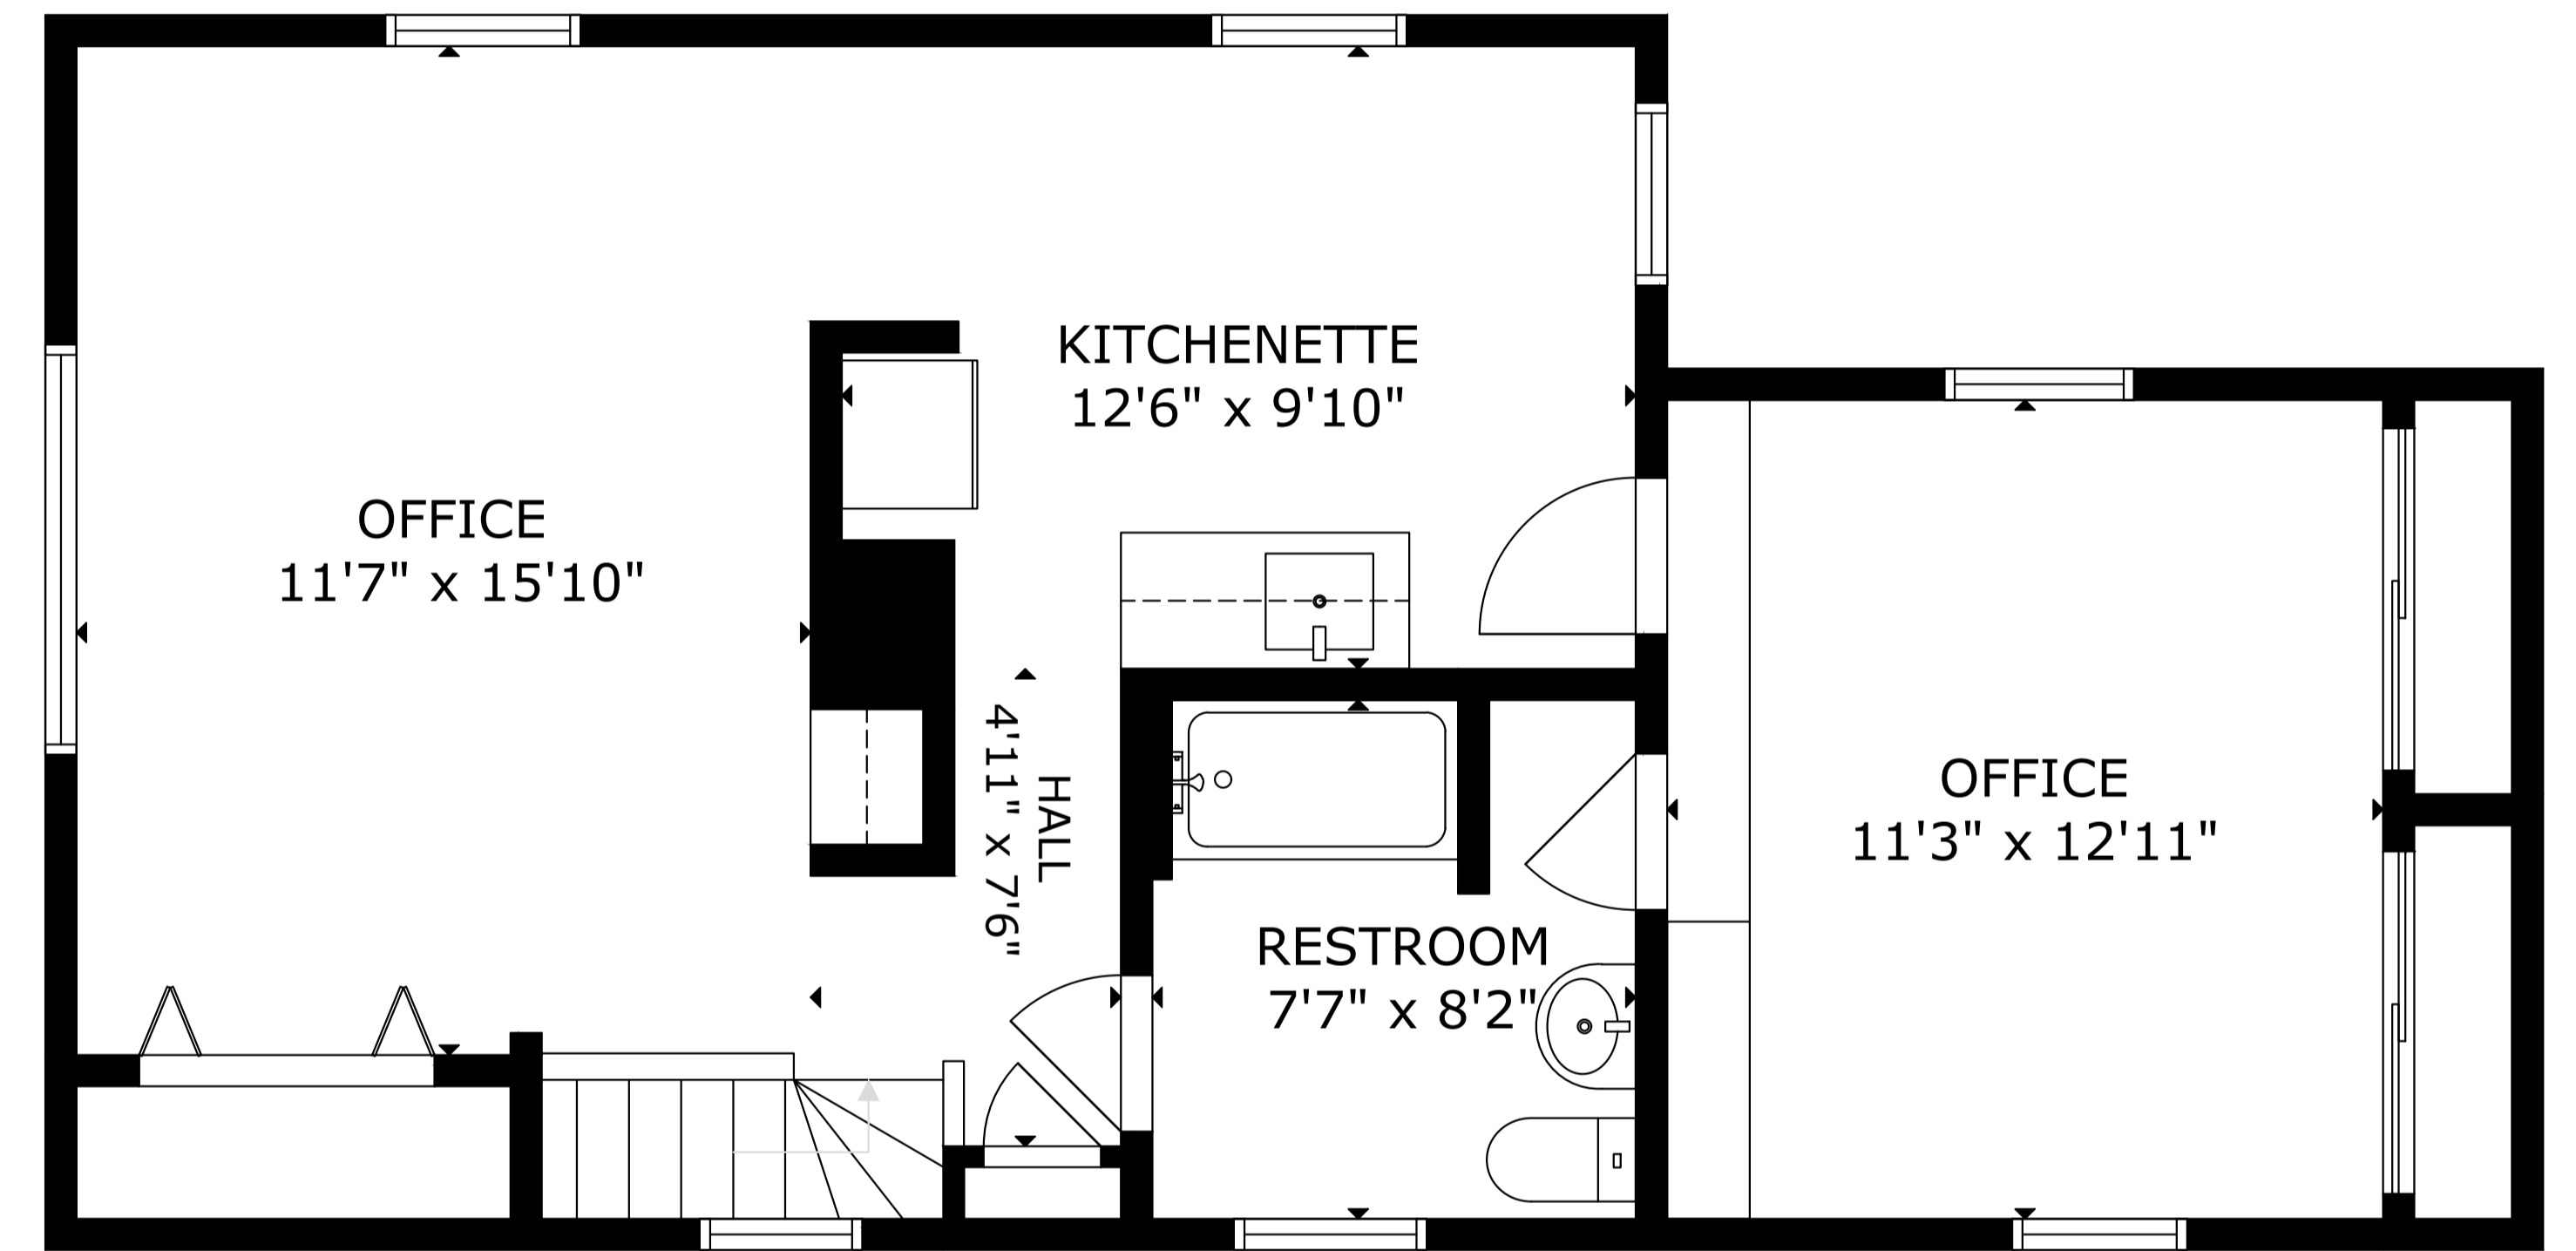

FLOOR 1

FLOOR 2

GROSS INTERNAL AREA
 TOTAL: 1,613 sq ft
 FLOOR 1: 983 sq ft, FLOOR 2: 630 sq ft
 SIZE AND DIMENSIONS ARE APPROXIMATE, ACTUAL MAY VARY