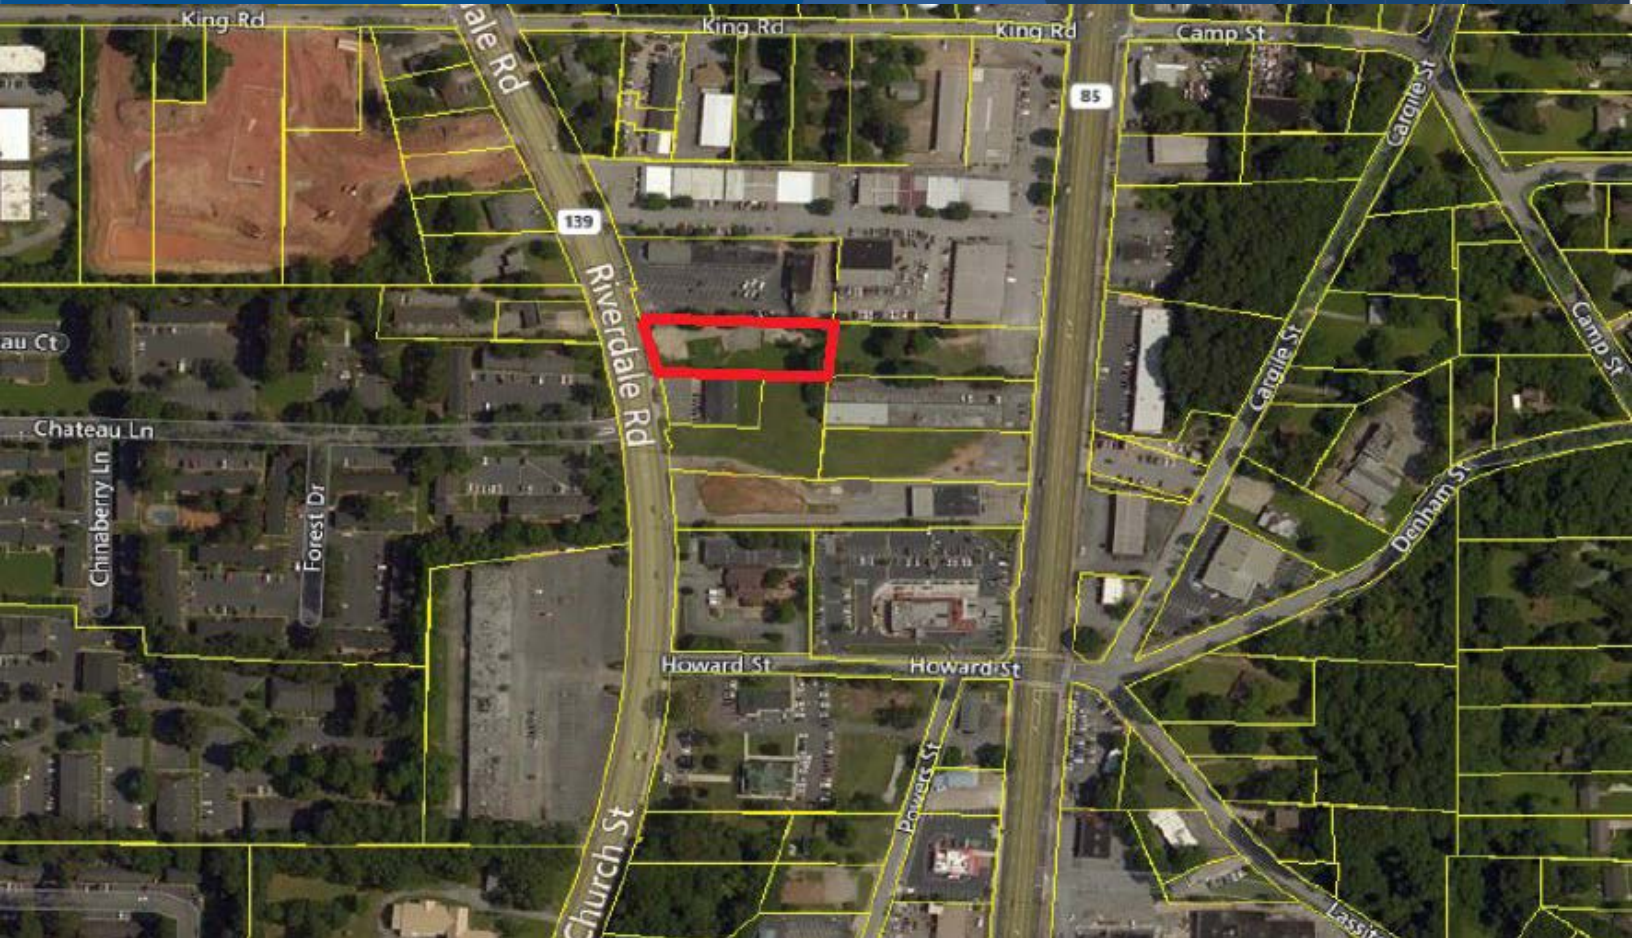

FOR SALE

± 0.76 Acres of LAND

6512 Church Street
Riverdale, GA 30274

PROPERTY HIGHLIGHTS

- ✓ Acres: ± 0.76
- ✓ Price: \$130,000
- ✓ Zoned GC (General Commercial)
- ✓ Minutes in proximity to I-285, I-75 & I-85
- ✓ Downtown Atlanta – 20 minutes away
- ✓ Hartsfield Jackson International Airport – 15 minutes away