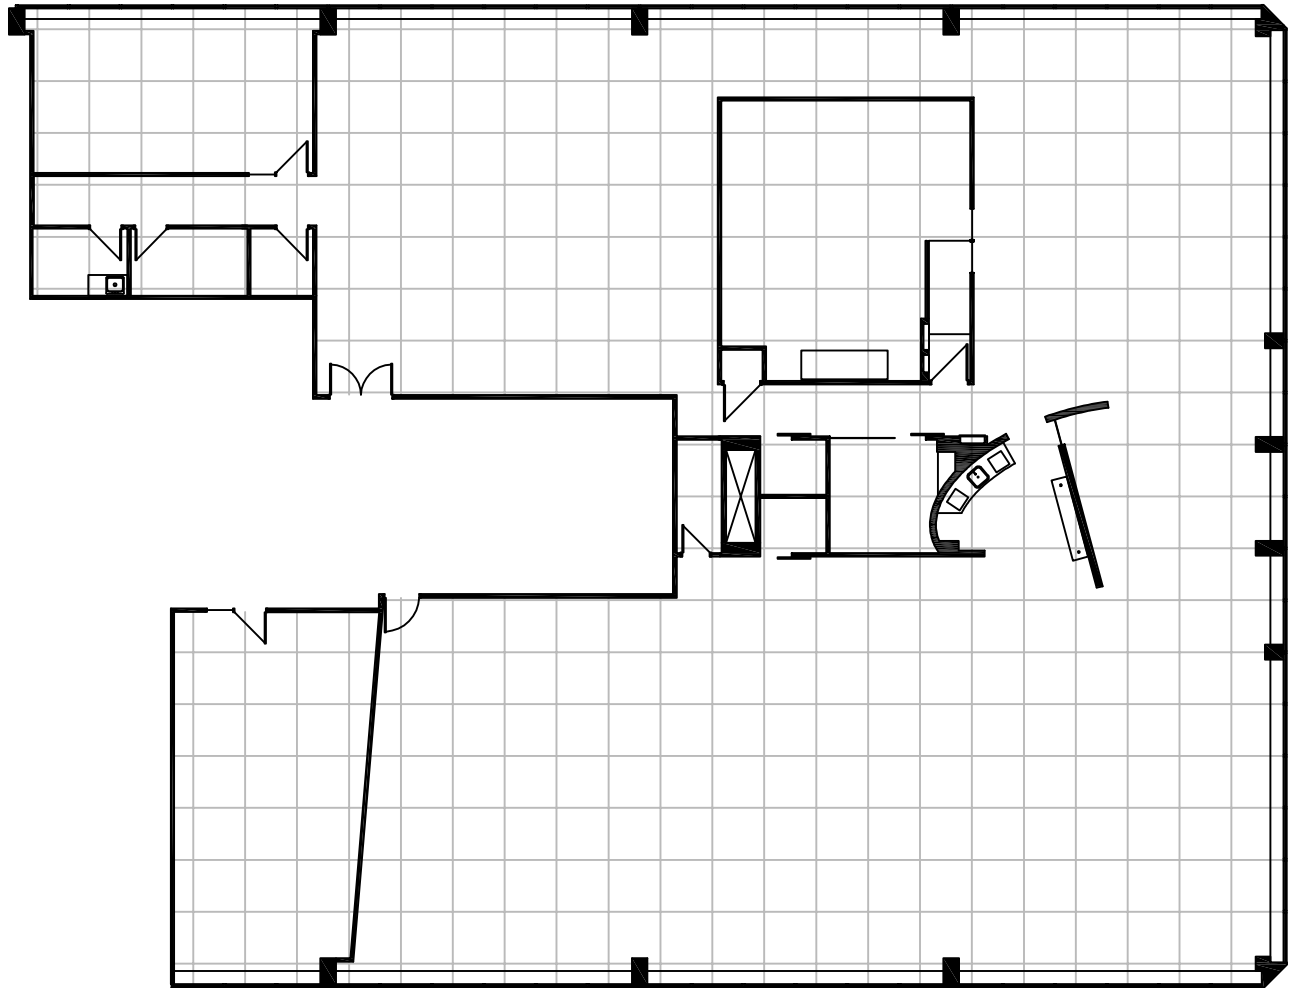

REAL

JAMES STREET NORTH

KING STREET WEST

SECOND REAL PROPERTIES LIMITED

ROBERT THOMSON BUILDING
110 King Street West
Hamilton, Ontario

Suite 410 - 9,269 Sq. Ft. Rentable
Existing Space Plan

www.realpropertieslimited.com