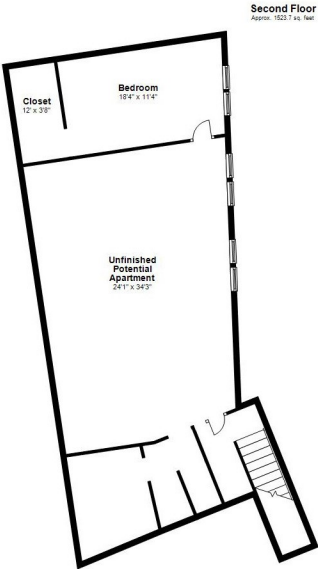

260 Lynnway, Lynn, MA

Total Sq. Ft - 13773.9

Room sizes and square footage estimates are approximate.