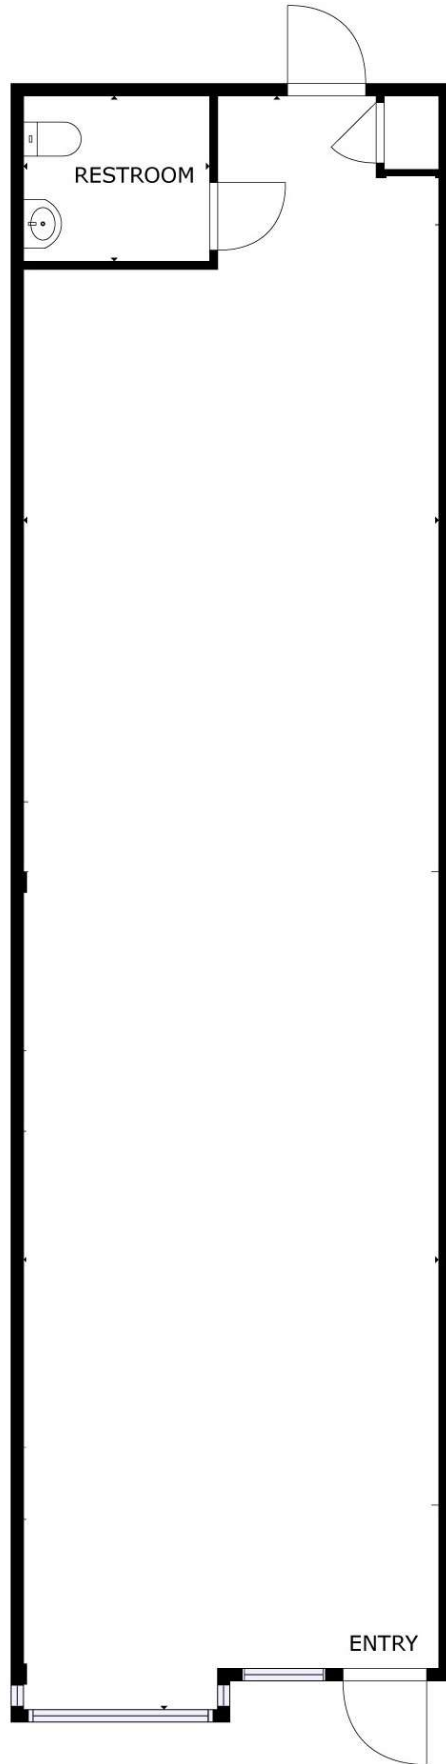

# STONE CREEK PLAZA

1159-1189 N. Euclid Street  
Anaheim, CA

## Unit 1185 - Floor Plan

---

Lessor Initials

---

Lessee Initials