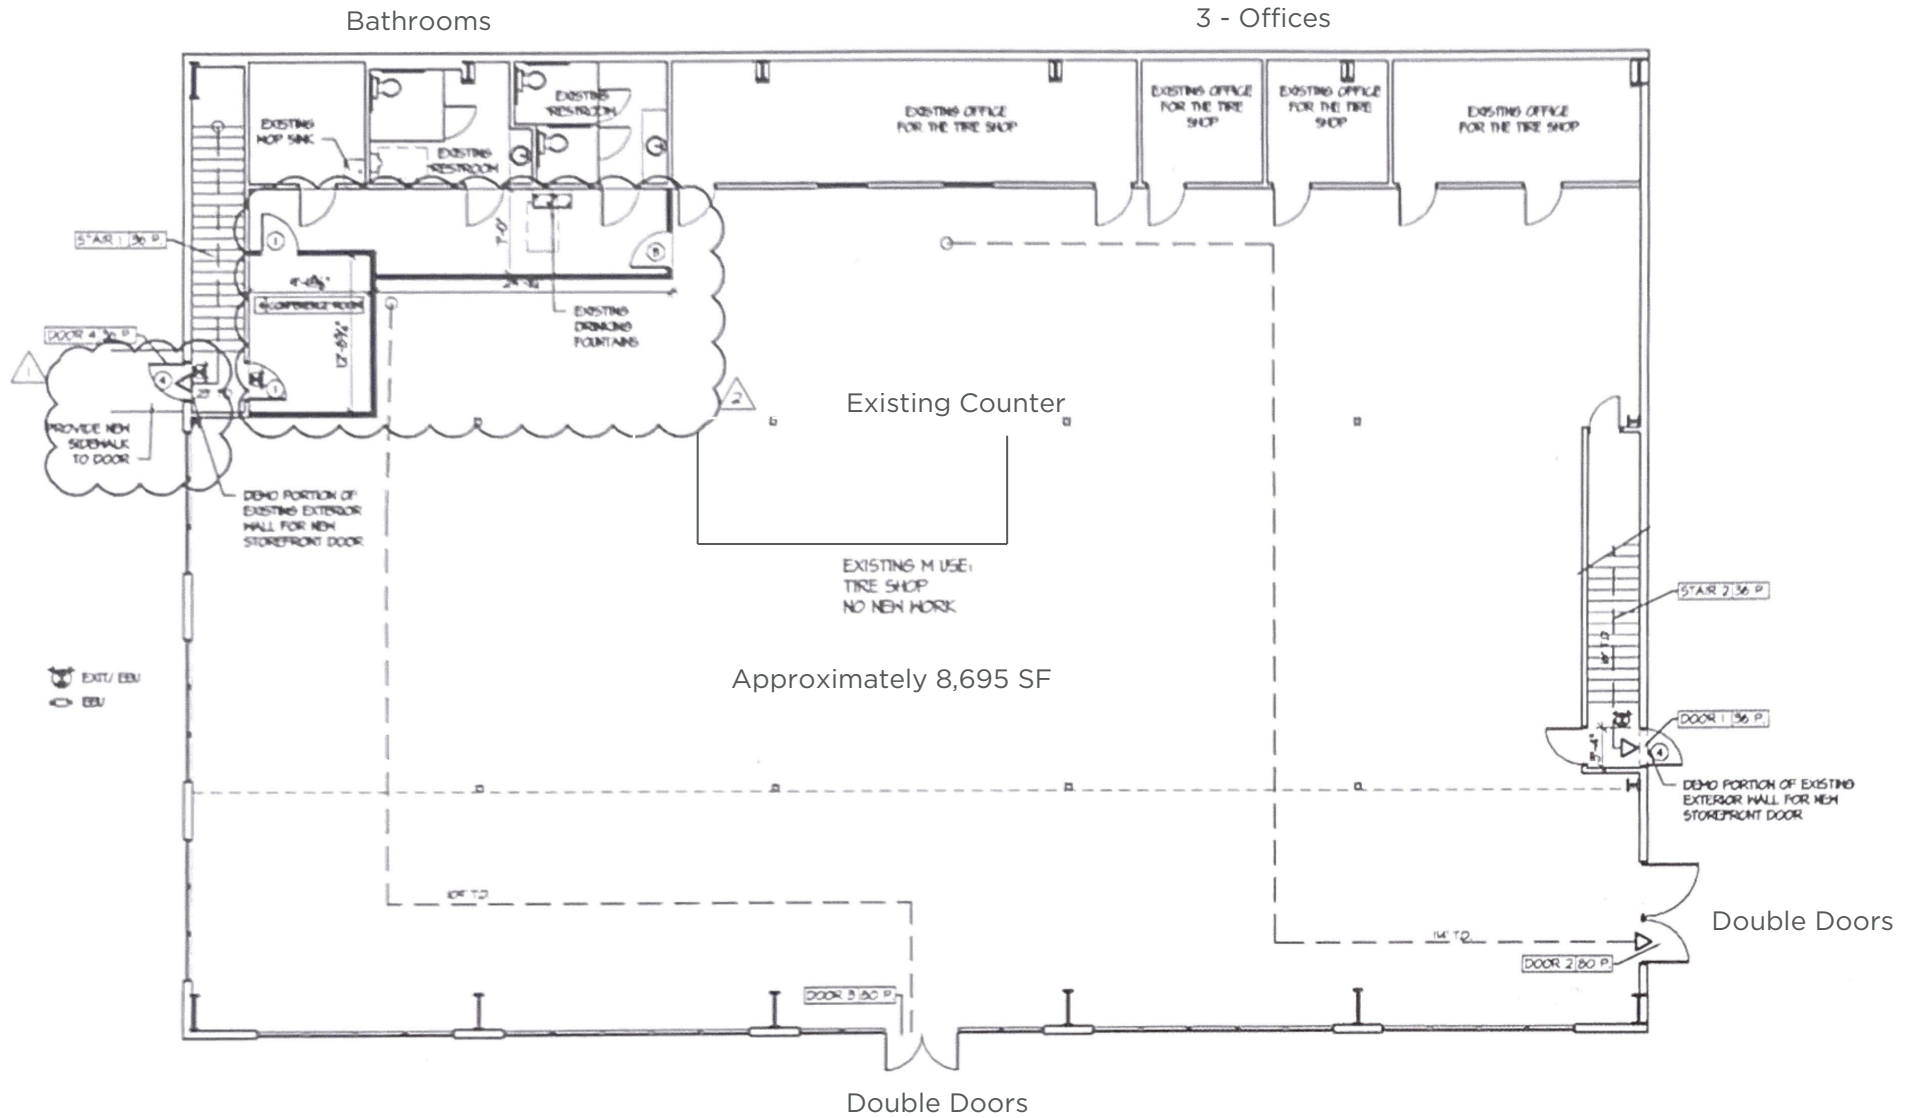

FOR LEASE

7851 AZALEA GARDEN ROAD

Norfolk, VA 23518

1st Floor Plan