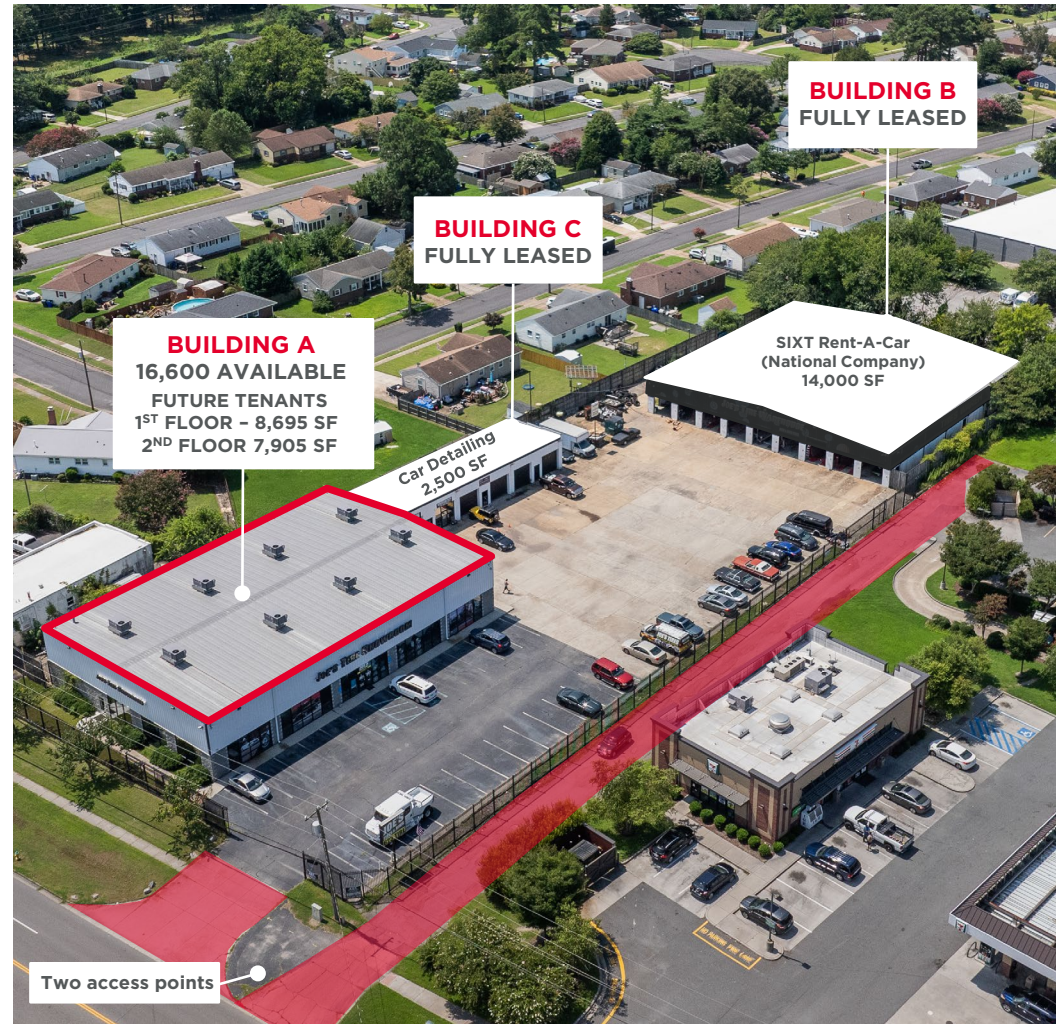

FOR LEASE

7851 AZALEA GARDEN ROAD

Norfolk, VA 23518

Property Features

Building Size:	±33,100 SF on ±1.98 Acres
Current Availability:	16,600 SF | $10.00 PSF / NNN ($1.27 PSF) •8,695 SF 1st Floor, open showroom area •7,905 SF 2nd Floor, new office area
Ceiling Height:	9' - 22'
Power:	Single-phase power, 600 amp / 240v
Zoning:	C-C (Community Commercial District)
Miscellaneous:	Two access points to property, fenced and gated parking, monument signage

86,307
POPULATION
3-Miles

$69,488
MEDIAN HHI
3-Miles

$318,409
MEDIAN HOME VALUE
3-Miles

36.6
MEDIAN AGE
3-Miles