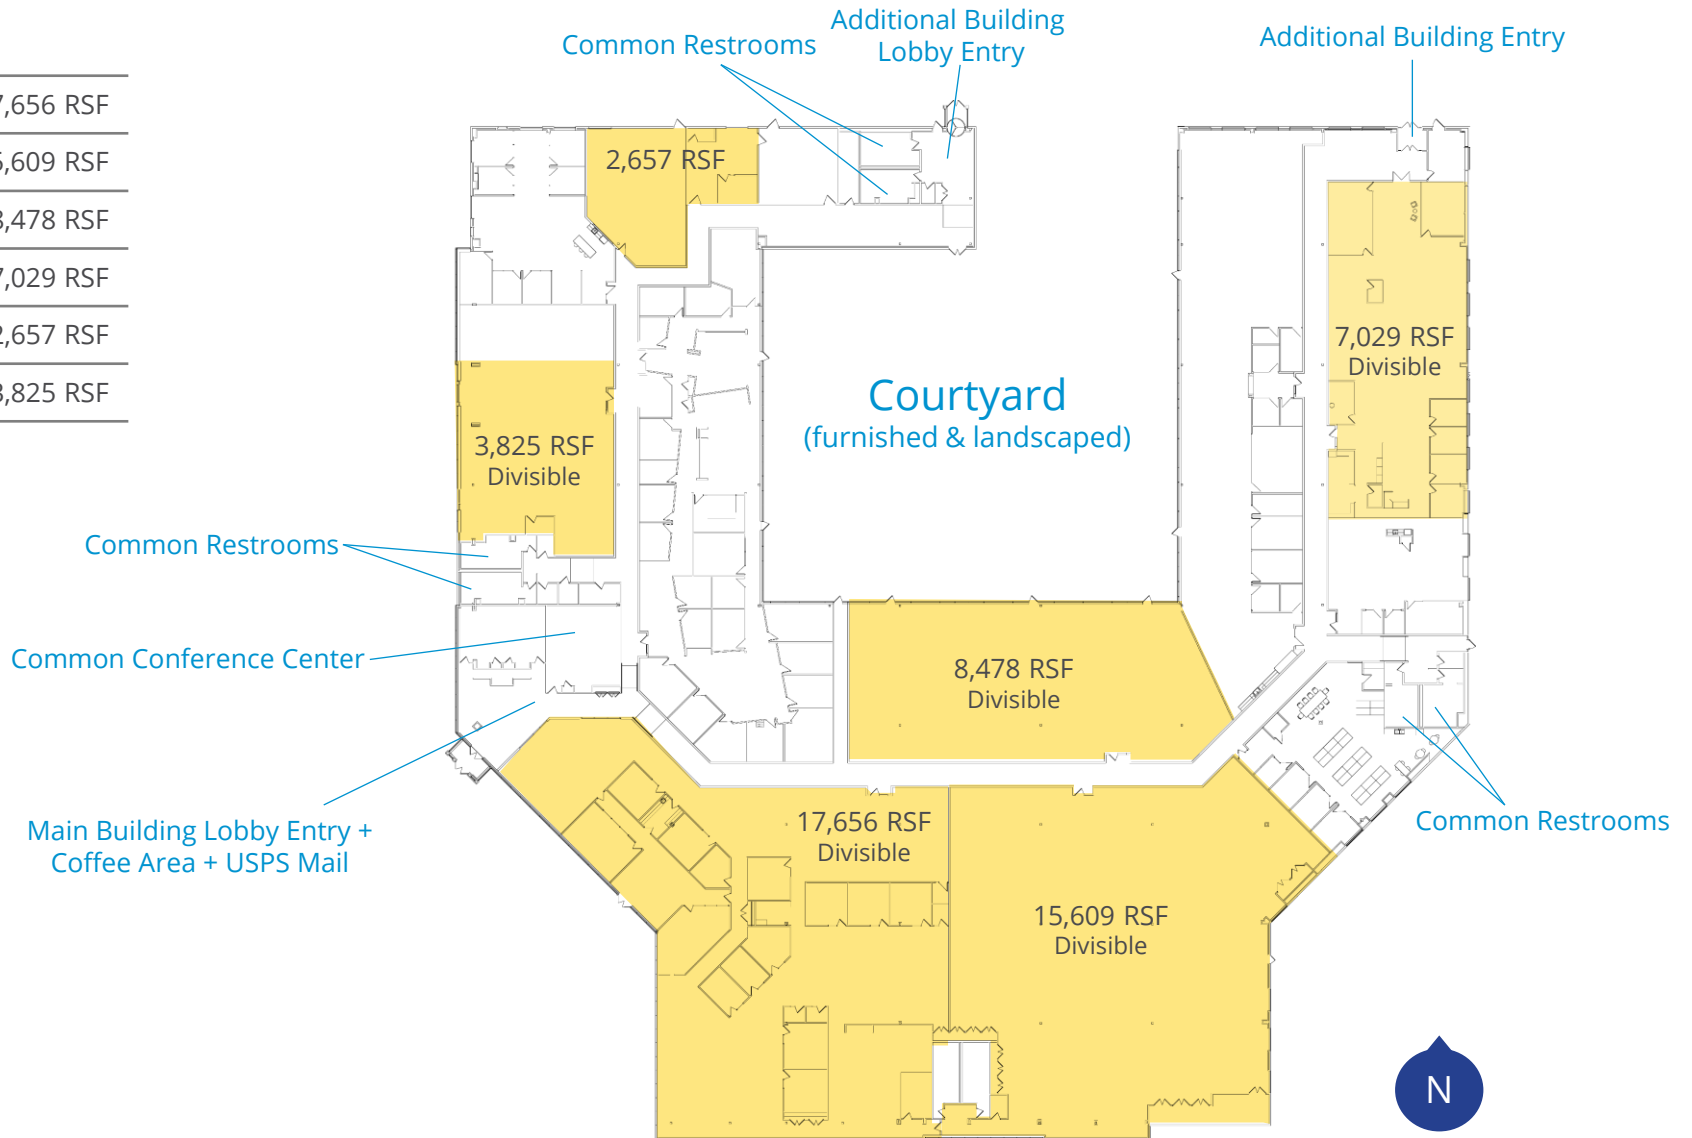

12115 Visionary Way, Fishers, IN

Block Plan

Suite 100	17,656 RSF
Suite 110	15,609 RSF
Suite 125	8,478 RSF
Suite 150	7,029 RSF
Suite 160	2,657 RSF
Suite 180	3,825 RSF

Aaron Snoddy
+1 317 713 2106
aaron.snoddy@colliers.com