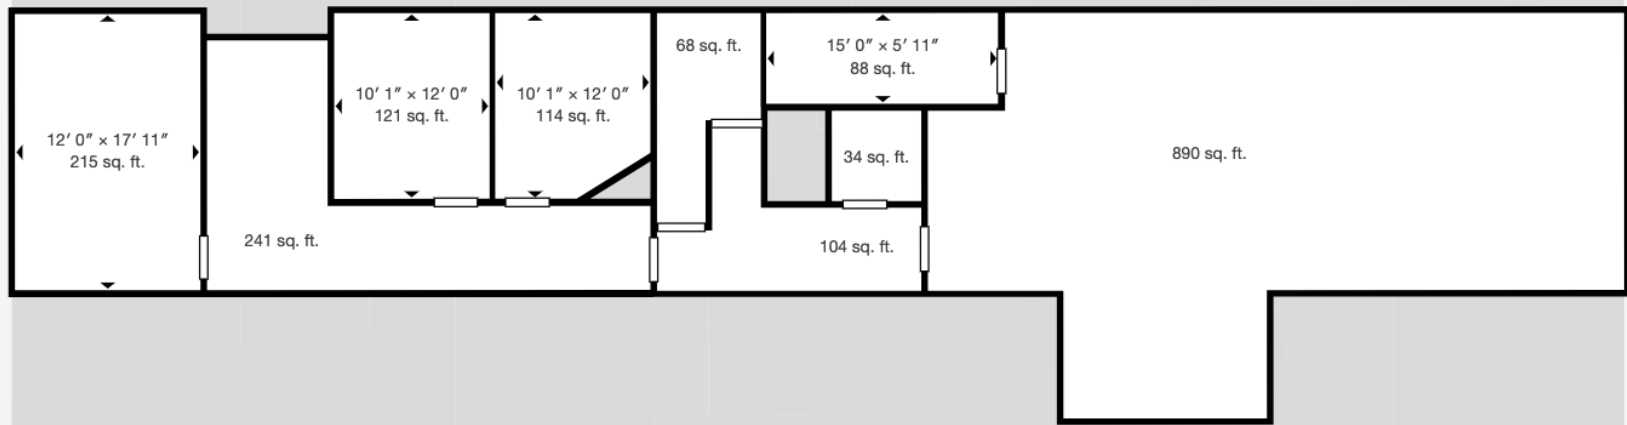

Matterport Property Report:

1802 Dearborn Ave

Indoor Scanned Area - Full Property 6,711 sq. ft. | Floor 1 4,836 sq. ft.

Sizes and dimensions are approximate, actual may vary

Visit 3D space on
Matterport

Matterport Property Report:

1802 Dearborn Ave

Indoor Scanned Area - Full Property 6,711 sq. ft. | Floor 2 1,875 sq. ft.

Sizes and dimensions are approximate, actual may vary

Visit 3D space on
Matterport