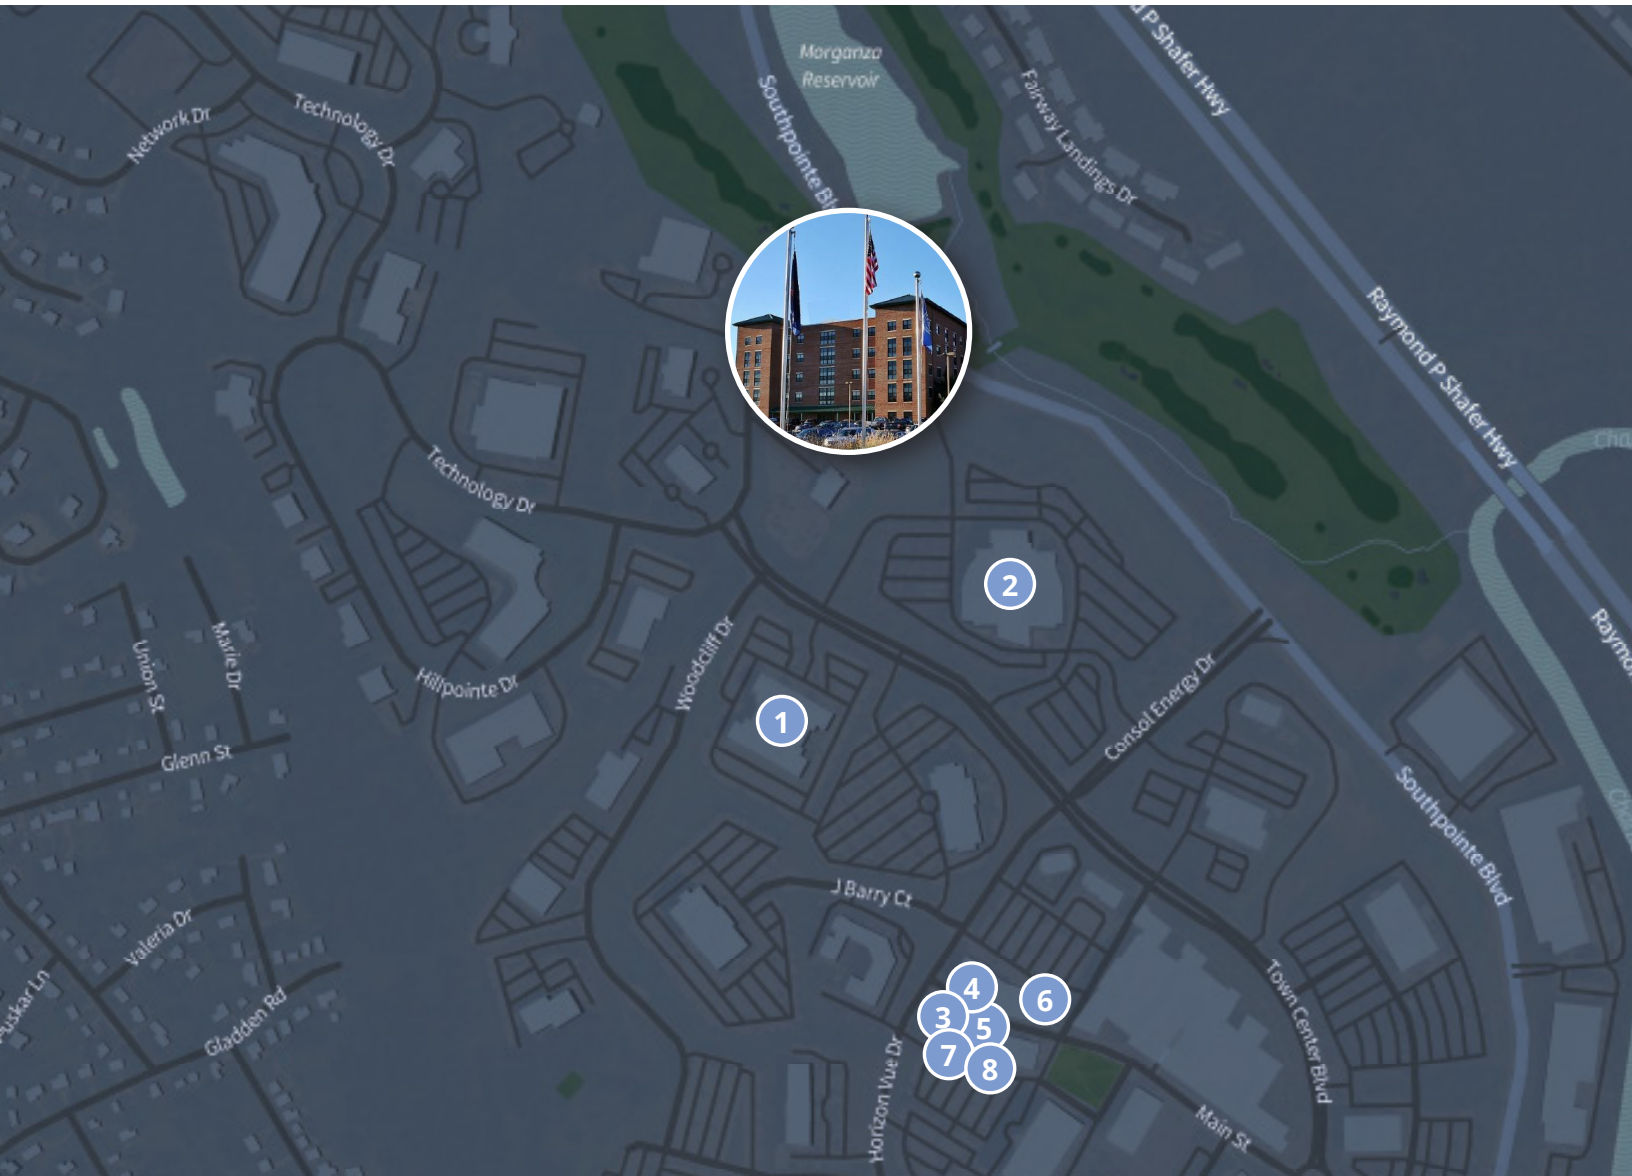

Bailey Center II

**AVISON
YOUNG**

Property Highlights:

- Available suites ranging from 775 SF to 3,664 SF
- Located in Southpointe Business Park
- 35 minute drive from Pittsburgh International Airport
- 25 minute drive to Downtown Pittsburgh
- Up to 190 (free) surface parking spaces available
- Walking distance to Southpointe Town Center
- Golf course views

Southpointe Town Center:

- All-Star Sports Bar & Grill
- R-Bar inside the AC Lounge at AC HOTEL Southpointe
- Zoup!
- Toscana Brick Oven
- Barre3
- Southpointe Nails
- On Pointe Dentistry

**For more
information**

David Auel
Vice President
D 412 944 2136
david.ael@avisonyoung.com

Map legend

- 1 Waynesburg University: Southpointe
- 2 CONSOL Energy
- 3 All-Star Sports Bar & Grill
- 4 Toscana Brick Oven
- 5 Southpointe Town Center
- 6 barre3
- 7 Toscana Brick Oven
- 8 On Pointe Dentistry