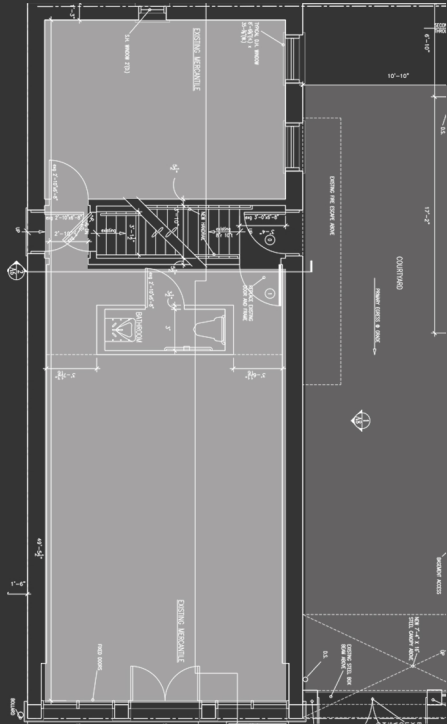

urban
FAST
FO>WA>>
REAL ESTATE & URBAN PLANNING

RETAIL FOR LEASE | 207 Woodward St, OTR | \$20/sf MG

- 1,000 SF at newly renovated Ziegler Park plaza just off of Main St.
- Next door to neighborhood favorites Collective Espresso and Yoli's OTR
- Directly across from Ziegler Park Pool

FLOOR PLAN | 207 Woodward St, OTR

- 1,000 SF plus adjacent patio
- Includes one restroom and rear office/storage area
- ADA access from patio space

LEASING CONTACT

Blake Bartley
513 675-6351
Blake@urbanfastforward.com