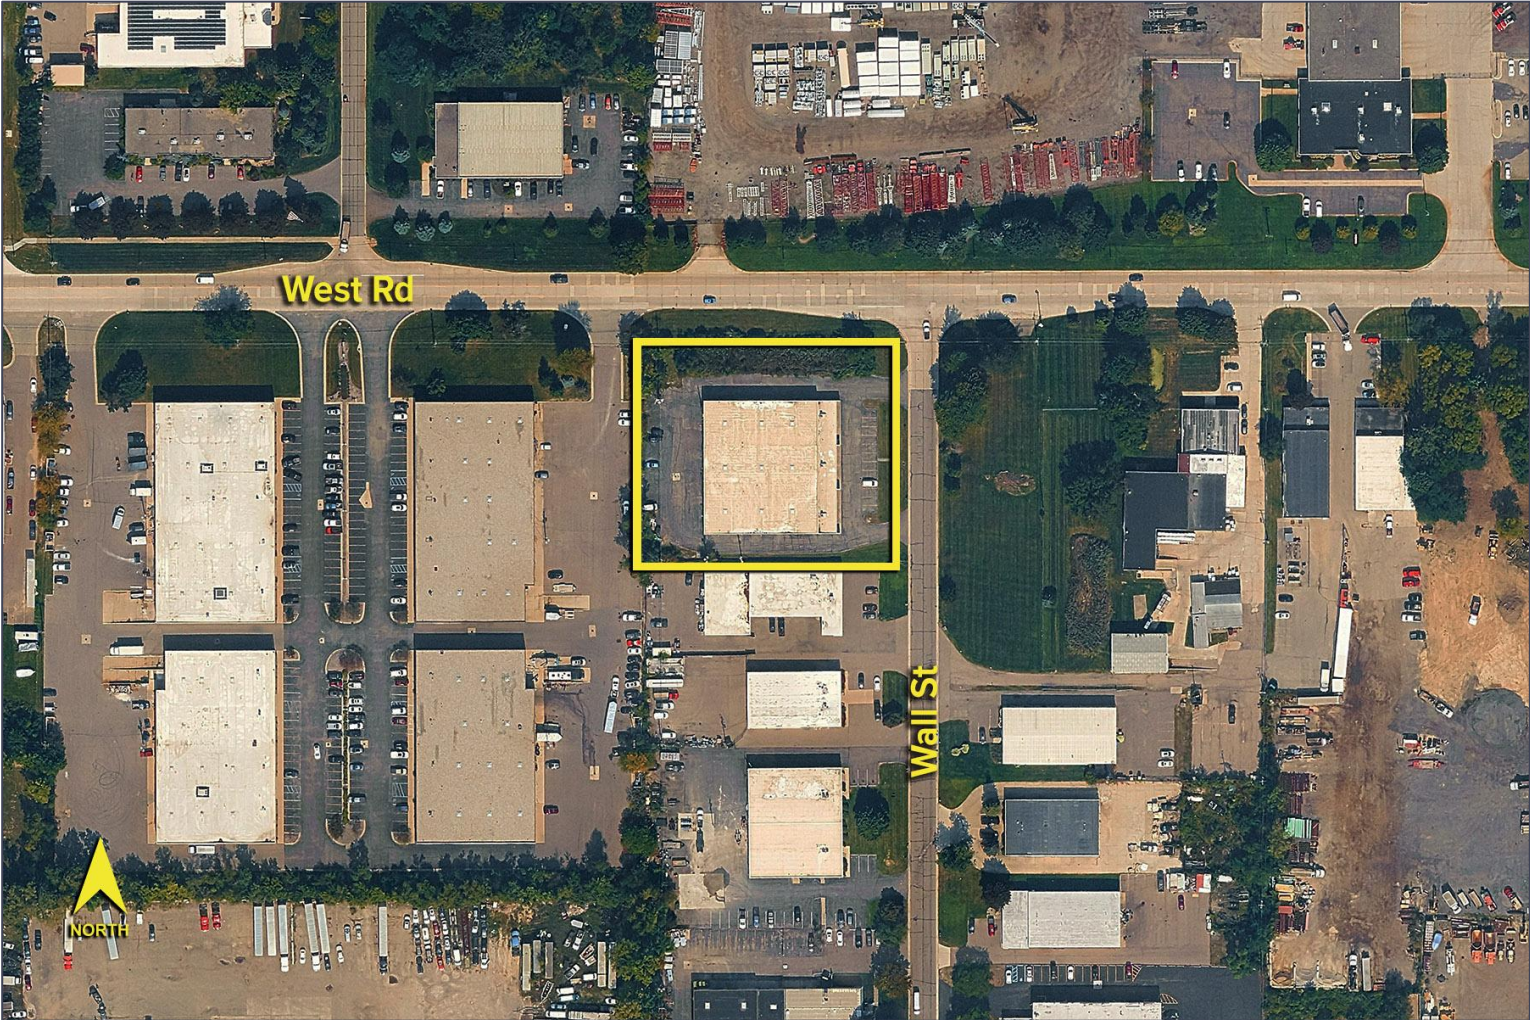

29425 – 29445 Wall Street - Wixom, Michigan

Industrial For Lease

7,000
Square Feet
AVAILABLE

Aerial

For more information, please contact:

JOE PLASKEY
(248) 948 0110
jplaskey@signatureassociates.com

DAVE GREEN
(248) 948 4184
dgreen@signatureassociates.com

SIGNATURE ASSOCIATES
One Towne Square, Suite 1200
Southfield, MI 48076
www.signatureassociates.com