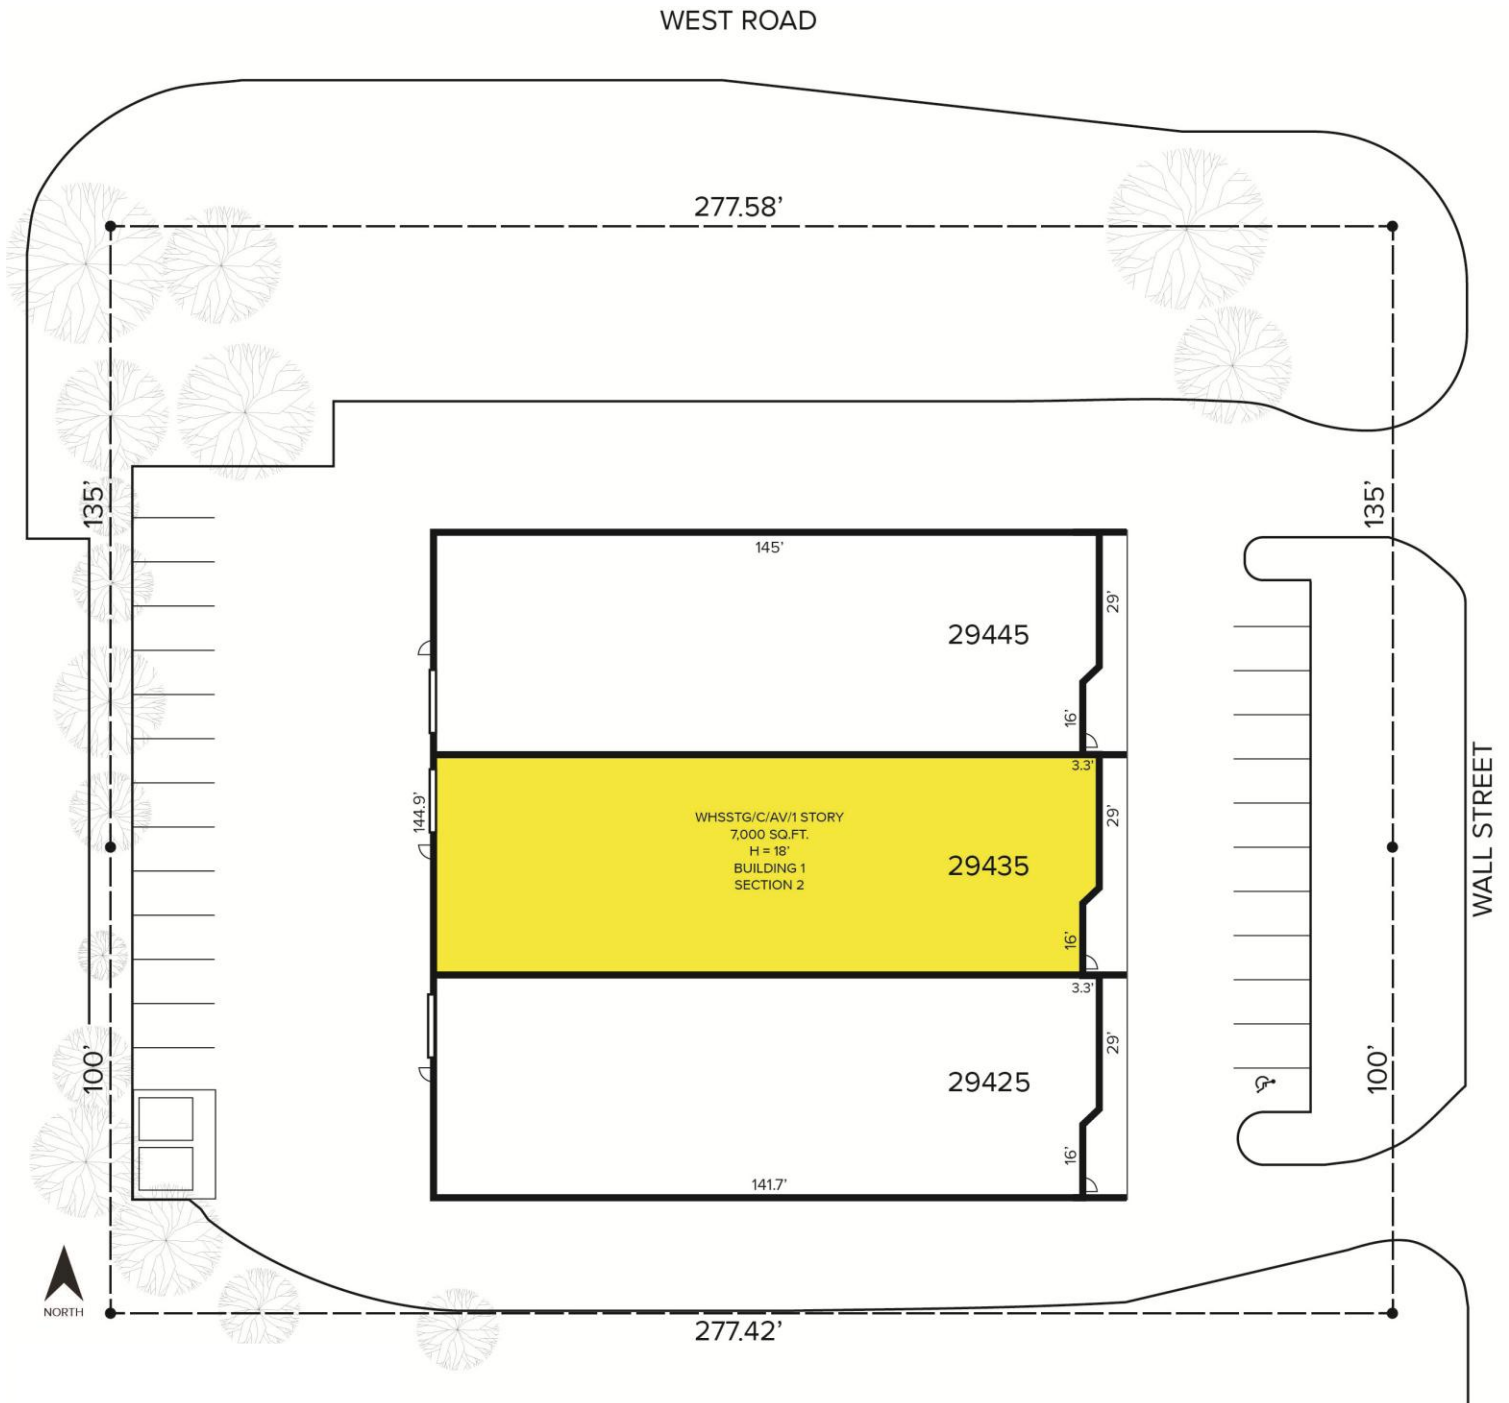

29425 – 29445 Wall Street - Wixom, Michigan

Industrial For Lease

7,000
Square Feet
AVAILABLE

Site Plan

For more information, please contact:

JOE PLASKEY
(248) 948 0110
jplaskey@signatureassociates.com

DAVE GREEN
(248) 948 4184
dgreen@signatureassociates.com

SIGNATURE ASSOCIATES
One Towne Square, Suite 1200
Southfield, MI 48076
www.signatureassociates.com