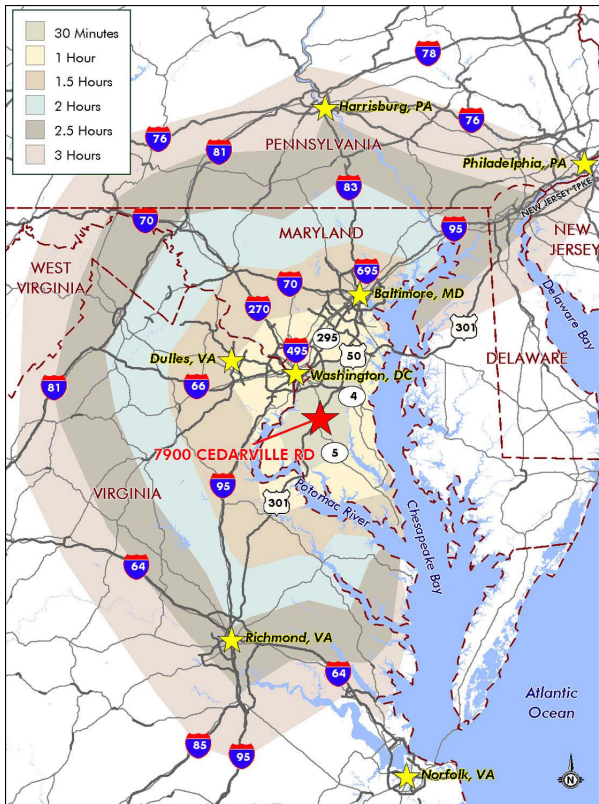

REGIONAL MAP

CITY	STATE	AIR (Mileage)	GROUND (Mileage)	DRIVE TIME (H.M.)
Atlanta	GA	540	629	11.08
Boston	MA	390	452	7.49
Charleston	SC	440	522	9.26
Charlotte	NC	330	389	7.11
Chicago	IL	610	724	12.12
Cincinnati	OH	420	535	9.04
Cleveland	OH	396	396	6.48
Detroit	MI	410	549	9.20
Indianapolis	IN	500	609	10.22
Memphis	TN	770	898	15.06
Miami	FL	910	1042	18.06
Nashville	TN	770	898	15.06
New Orleans	LA	960	1107	18.33
New York	NY	200	239	4.10
Philadelphia	PA	130	150	2.49
Pittsburgh	PA	220	270	4.40
St. Louis	MO	720	852	14.22
Tampa	FL	800	896	16.09

RADIUS MAP

© 2018 CBRE, Inc. This information has been obtained from sources believed reliable. We have not verified it and make no guarantee, warranty or representation about it. Any projections, opinions, assumptions or estimates used are for example only and do not represent the current or future performance of the property. You and your advisors should conduct a careful, independent investigation of the property to determine to your satisfaction the suitability of the property for your needs