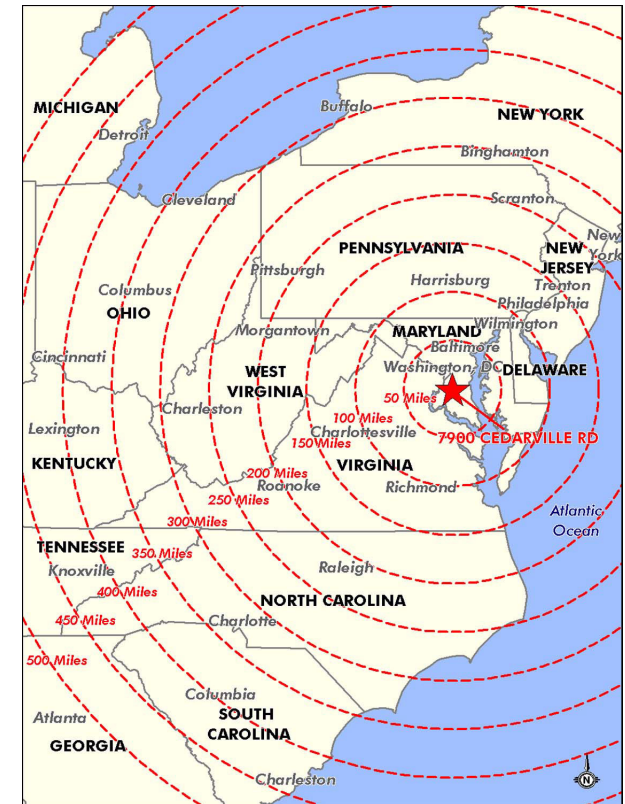

Associate
+1 202 585 5667
Dustin.Schade@cbre.com

CBRE

FOR LEASE
MID-ATLANTIC DISTRIBUTION CENTER

7900 Cedarville Road
Brandywine, Maryland

SITE PLAN

FOR LEASE MID-ATLANTIC DISTRIBUTION CENTER

7900 Cedarville Road
Brandywine, Maryland

REGIONAL MAP

CITY	STATE	AIR (Mileage)	GROUND (Mileage)	DRIVE TIME (H.M.)
Atlanta	GA	540	629	11.08
Boston	MA	390	452	7.49
Charleston	SC	440	522	9.26
Charlotte	NC	330	389	7.11
Chicago	IL	610	724	12.12
Cincinnati	OH	420	535	9.04
Cleveland	OH	396	396	6.48
Detroit	MI	410	549	9.20
Indianapolis	IN	500	609	10.22
Memphis	TN	770	898	15.06
Miami	FL	910	1042	18.06
Nashville	TN	770	898	15.06
New Orleans	LA	960	1107	18.33
New York	NY	200	239	4.10
Philadelphia	PA	130	150	2.49
Pittsburgh	PA	220	270	4.40
St. Louis	MO	720	852	14.22
Tampa	FL	800	896	16.09

RADIUS MAP

© 2018 CBRE, Inc. This information has been obtained from sources believed reliable. We have not verified it and make no guarantee, warranty or representation about it. Any projections, opinions, assumptions or estimates used are for example only and do not represent the current or future performance of the property. You and your advisors should conduct a careful, independent investigation of the property to determine to your satisfaction the suitability of the property for your needs