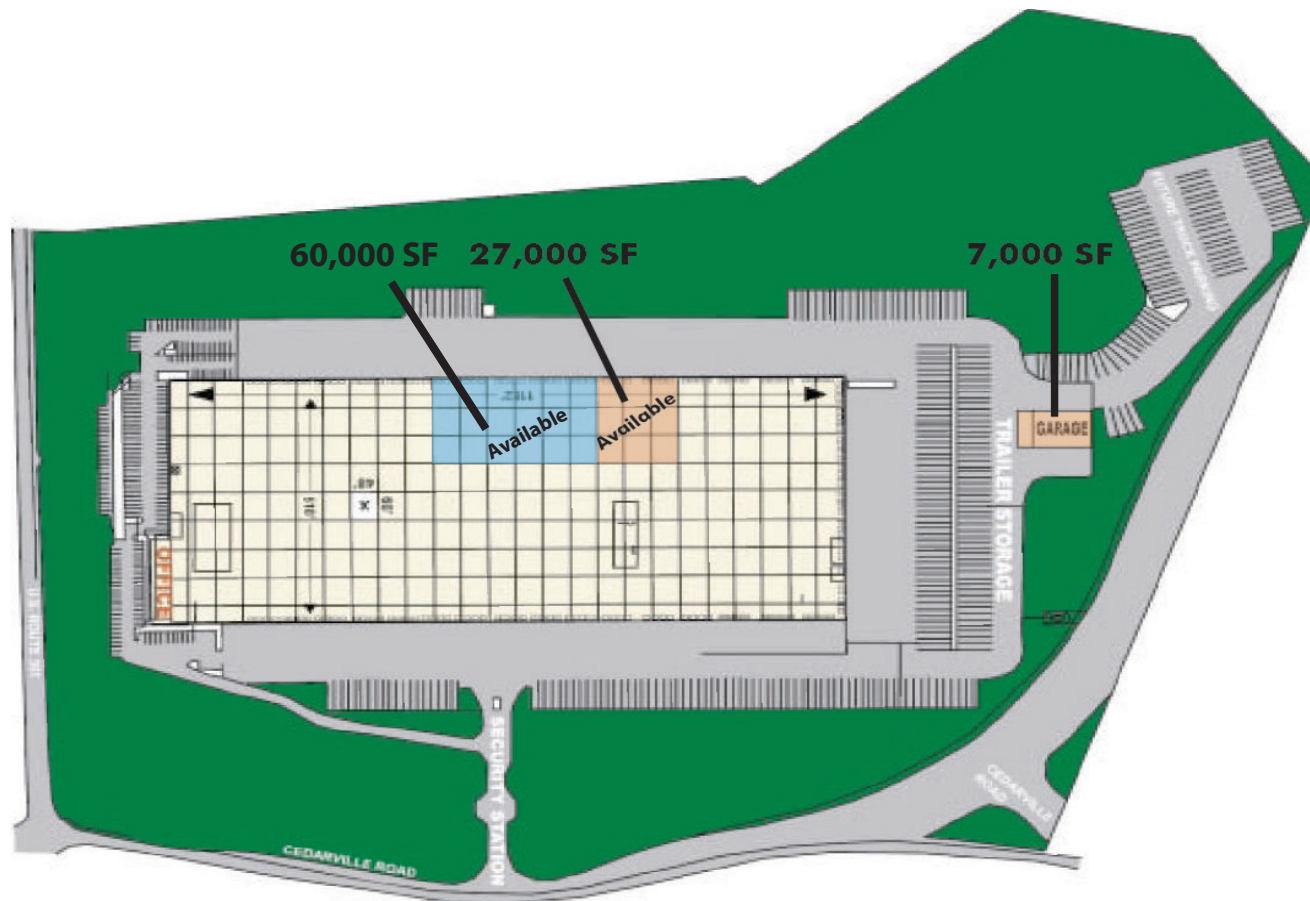

FOR LEASE
MID-ATLANTIC DISTRIBUTION CENTER

7900 Cedarville Road
Brandywine, Maryland

SITE PLAN