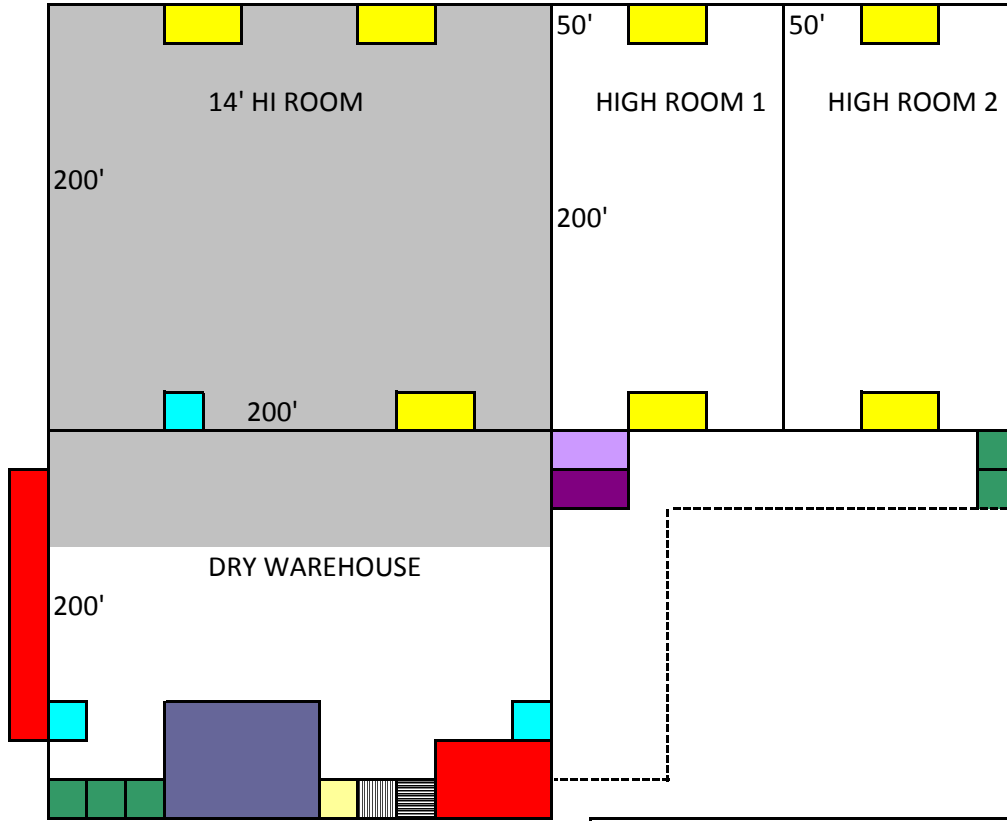

**JEFFERSON STORAGE  
GROUND LEVEL ROOMS**

**471 Cold Storage Road  
Charles Town, WV 25414**

FRUIT CAPACITY	
14' HIGH ROOM	158000
ROOM 1	218000
ROOM2	218000

Brittany Bates  
540-662-4151 ext 13  
[bbates@winchestercold.com](mailto:bbates@winchestercold.com)

LEGEND	
	MAN DOOR
	OFFICE SPACE
	LARGE ROLL UP DOOR
	RAMP TO BASEMENT
	RAMP TO LOT AREA
	STAIRS
	STAIRS
	RESTROOM AND STORAGE
	LEASED SPACE
	DOCK PLATE