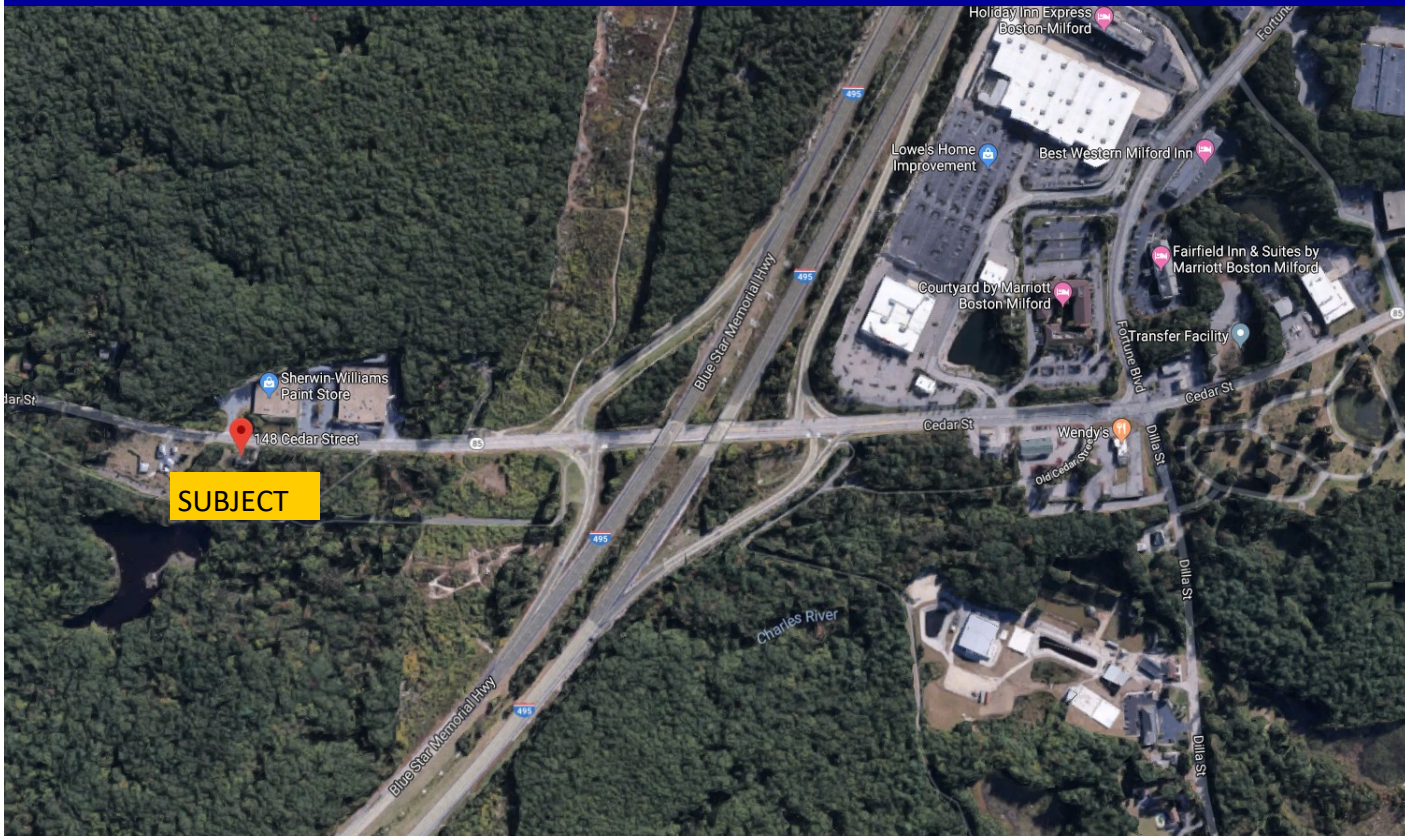

AVAILABLE

SUBJECT

148 - 150 Cedar Street, Milford, MA

Desirable development project at the intersection of Route 495 and Route 85 great location for assisted living. Property is adjacent to Milford Bike Trail and overlooks wildcat pond.

SUBJECT

148-150 Cedar Street Milford, MA 4.26 Acres of Land