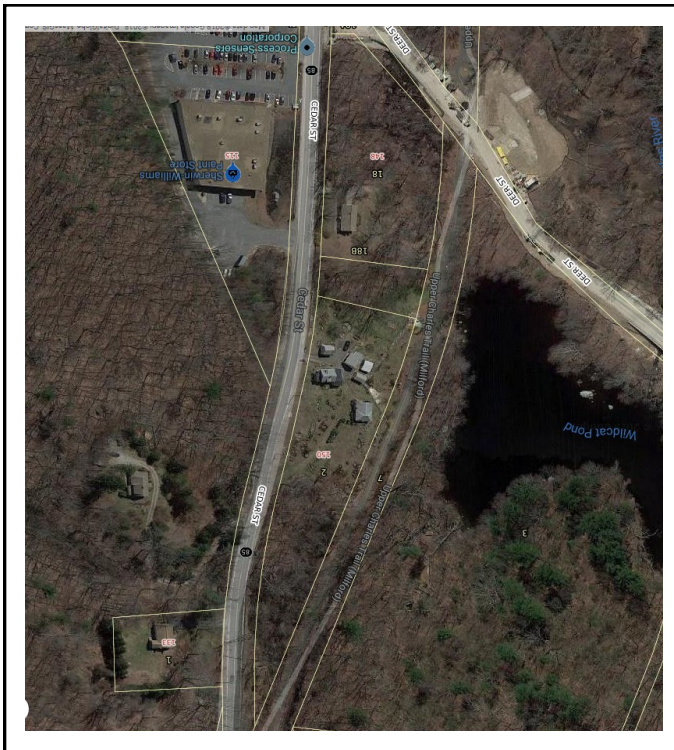

AVAILABLE

SUBJECT

148 - 150 Cedar Street, Milford, MA

Desirable development project at the intersection of Route 495 and Route 85 great location for assisted living. Property is adjacent to Milford Bike Trail and overlooks wildcat pond.

2 Parcels of Land
4.26 Acers

PINTO
REAL ESTATE

100 Medway Road, Milford, MA

Call Tony Pinto

Tel. 508-473-2600
Fax. 508-478-6216

AVAILABLE

4.26 Acres

148 - 150 Street, Milford, MA

SUBJECT

148-150 Cedar Street Milford, MA 4.26 Acres of Land