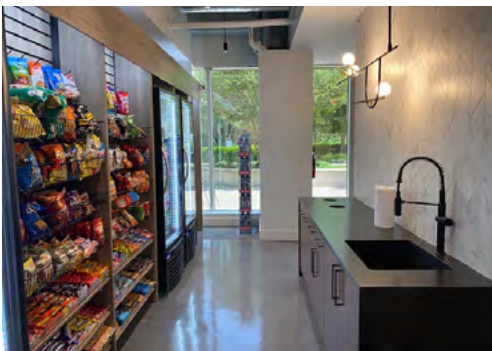

Esplanade at SouthPark

AMENITY MARKET

CONFERENCE LOUNGE

AMENITY SPACES

The Amenity Market offers a diverse selection of food and beverages to cater to various cravings, whether one desires a quick snack or a comforting beverage.

Our reservable Conference Center is specifically designed for high-level meetings, offering a professional and conducive setting for meaningful and productive exchanges.

Adjacent to the Conference Center, the Conference Lounge provides a more relaxed and informal atmosphere, making it suitable for unofficial meetings and casual gatherings.

MOTION FITNESS CLUB

CONFERENCE CENTER

Esplanade
at SouthPark

Introducing Motion Fitness Club

We're excited to be the home of Motion Fitness Club, a brand new 40,000 square foot state-of-the-art fitness and wellness facility. Motion Fitness offers a wide array of services that span personal training and group exercise classes including strength training, conditioning, yoga and pilates as well as specialized training and recovery programs including chiropractic and physical therapy. Members also have access to the "Recovery Room" featuring saunas, UV & cold plunges.