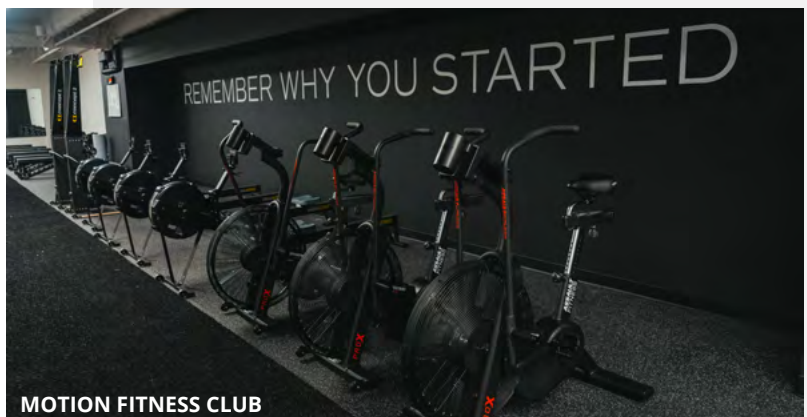

Esplanade at SouthPark

AMENITY MARKET

CONFERENCE LOUNGE

AMENITY SPACES

The Amenity Market offers a diverse selection of food and beverages to cater to various cravings, whether one desires a quick snack or a comforting beverage.

Located conveniently within the Esplanade building, the Motion Fitness Club is a brand-new, state-of-the-art gym and wellness facility, boasting an impressive 40,000 SF and operating on a membership basis.

Our reservable Conference Center is specifically designed for high-level meetings, offering a professional and conducive setting for meaningful and productive exchanges.

Adjacent to the Conference Center, the Conference Lounge provides a more relaxed and informal atmosphere, making it suitable for unofficial meetings and casual gatherings.

MOTION FITNESS CLUB

CONFERENCE CENTER

Esplanade
at SouthPark

Introducing Motion Fitness Club

We're excited to be the home of Motion Fitness Club, a brand new 40,000 square foot state-of-the-art fitness and wellness facility. Motion Fitness offers a wide array of services that span personal training and group exercise classes including strength training, conditioning, yoga and pilates as well as specialized training and recovery programs including chiropractic and physical therapy. Members also have access to the "Recovery Room" featuring saunas, UV & cold plunges.