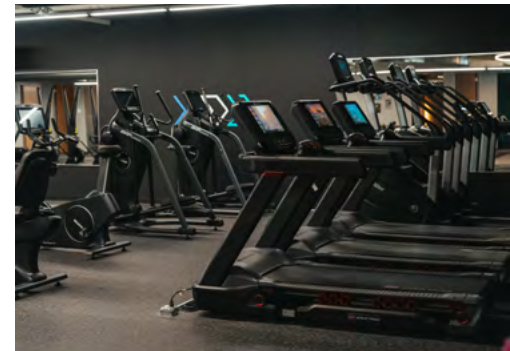

Located conveniently within the Esplanade building, the Motion Fitness Club is a brand-new, state-of-the-art gym and wellness facility, boasting an impressive 40,000 SF and operating on a membership basis.

Our reservable Conference Center is specifically designed for high-level meetings, offering a professional and conducive setting for meaningful and productive exchanges.

Adjacent to the Conference Center, the Conference Lounge provides a more relaxed and informal atmosphere, making it suitable for unofficial meetings and casual gatherings.

MOTION FITNESS CLUB

CONFERENCE CENTER

Esplanade
at SouthPark

Introducing Motion Fitness Club

We're excited to be the home of Motion Fitness Club, a brand new 40,000 square foot state-of-the-art fitness and wellness facility. Motion Fitness offers a wide array of services that span personal training and group exercise classes including strength training, conditioning, yoga and pilates as well as specialized training and recovery programs including chiropractic and physical therapy. Members also have access to the "Recovery Room" featuring saunas, UV & cold plunges.

Membership Benefits Include:

- **Full Access:** Enjoy full gym access at the SouthPark location.
- **State-of-the-Art Equipment:** Utilize top-of-the-line fitness equipment in a welcoming environment.
- **Convenient Location:** No need to travel far; your gym is right where you work.