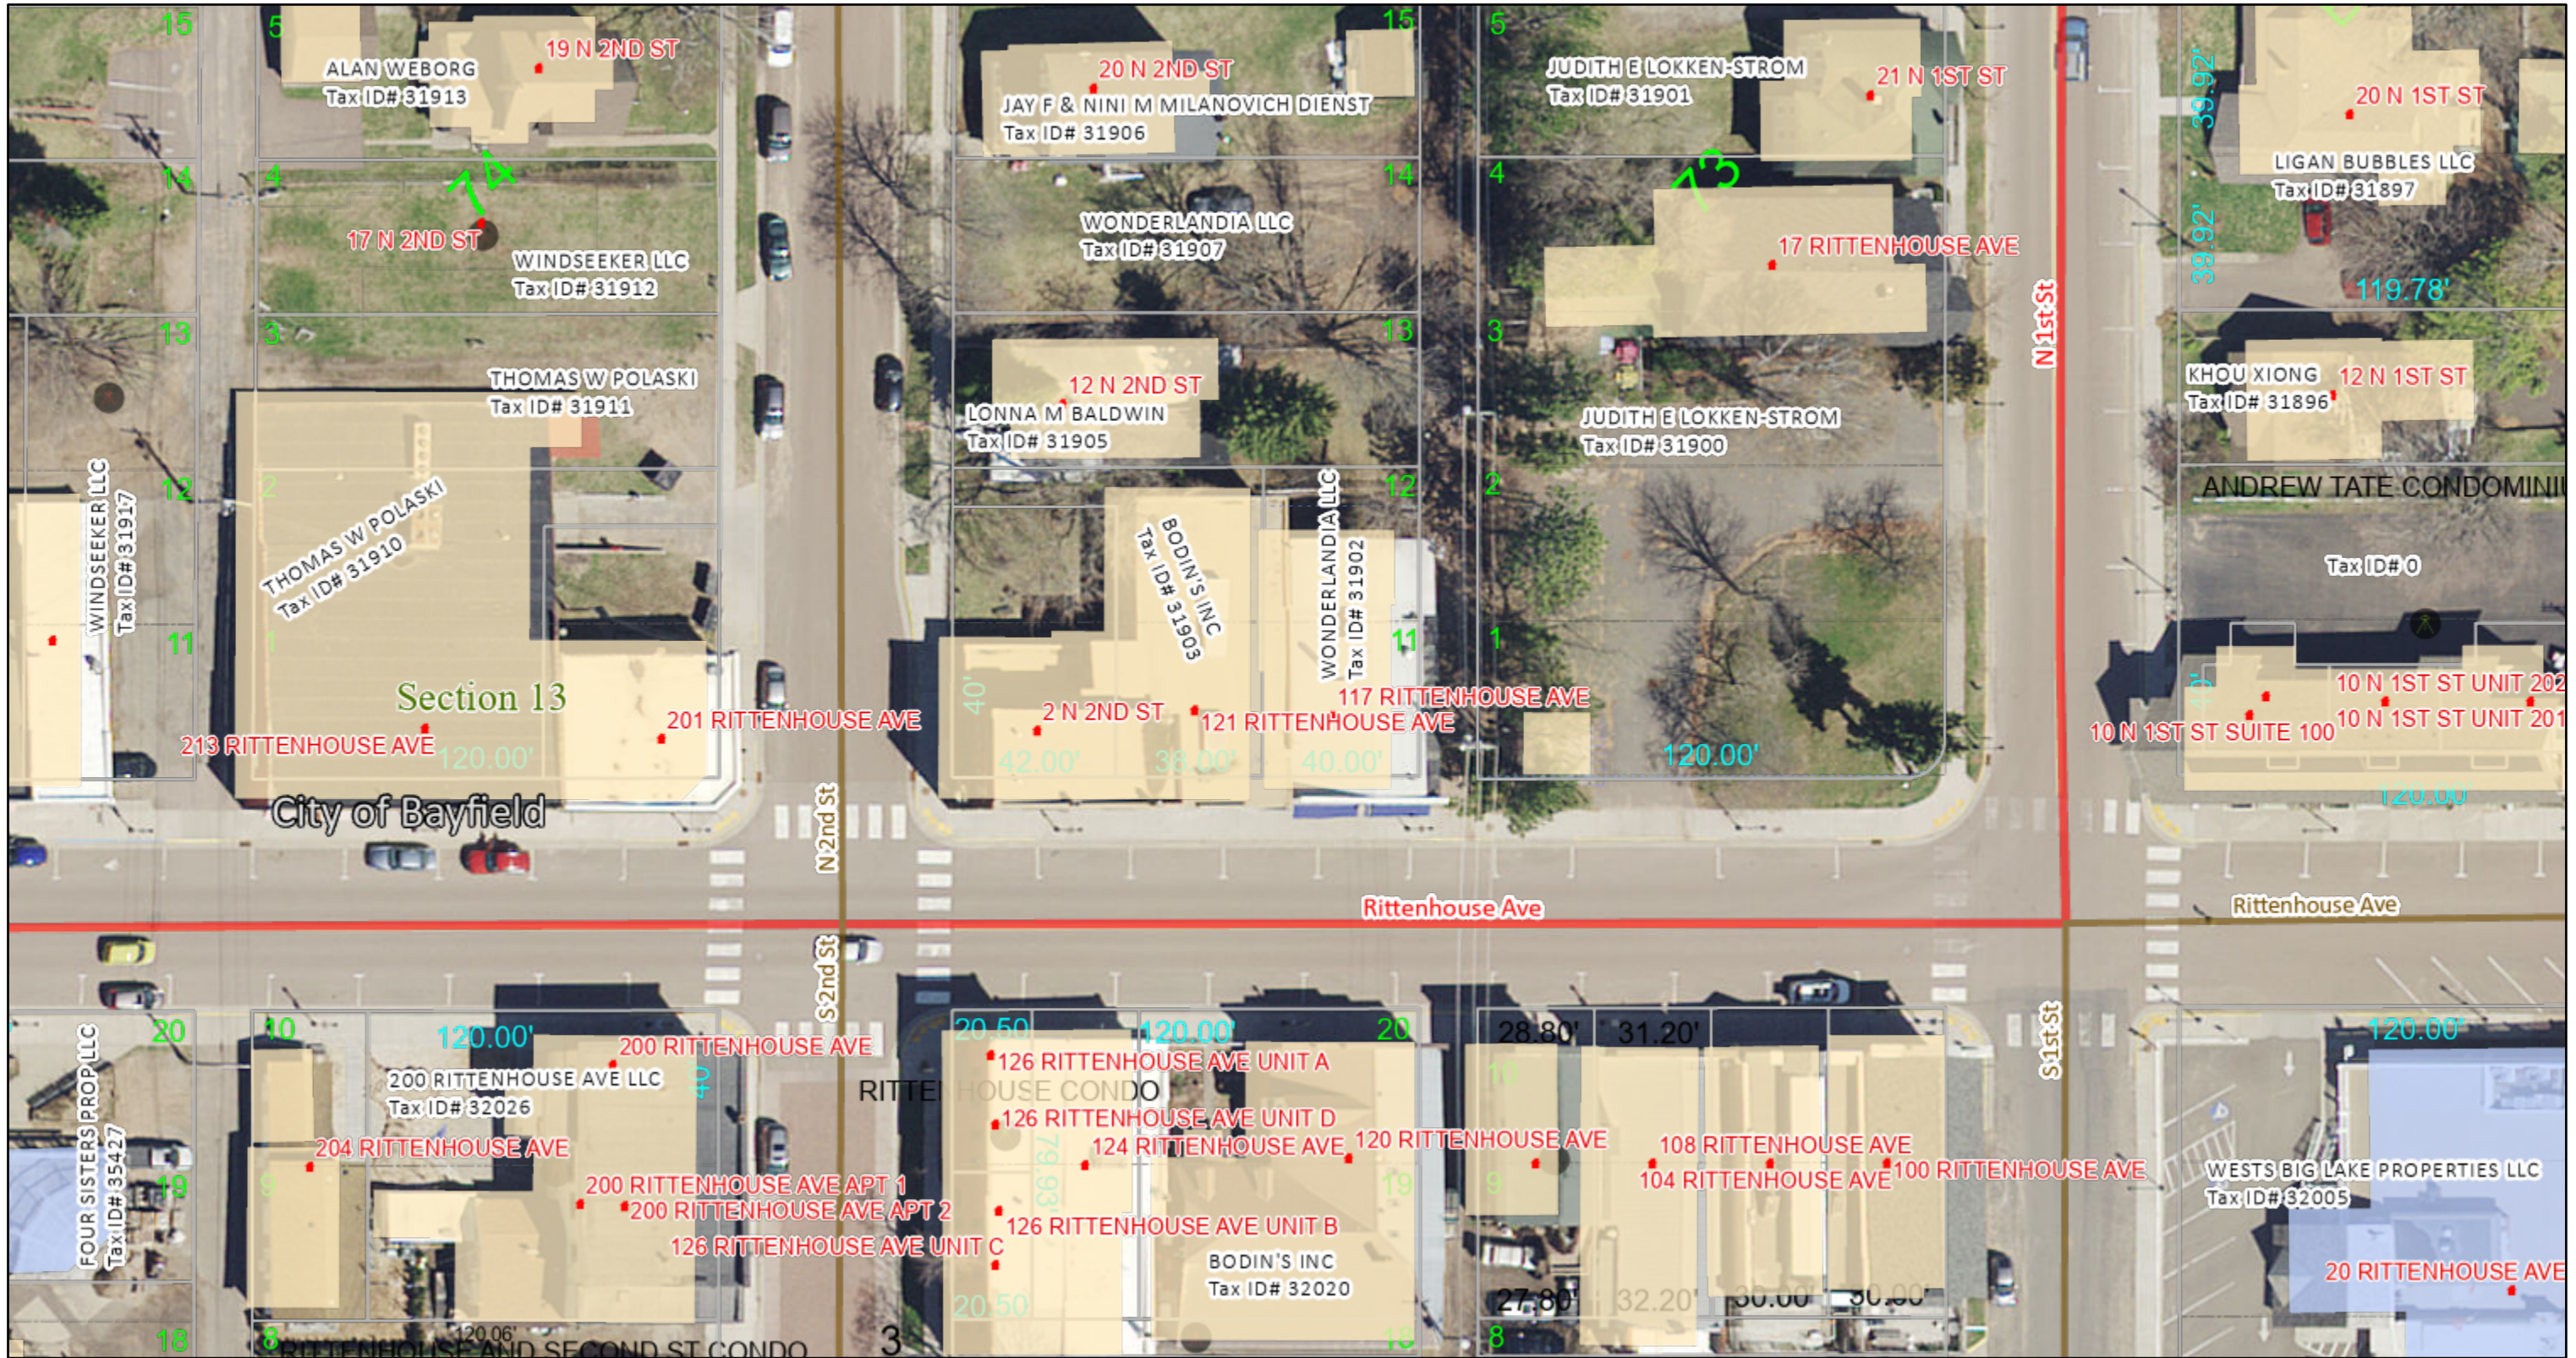

# Bayfield County, WI

2/23/2025, 5:01:41 PM

1:500

- |                             |                    |                                     |            |
|-----------------------------|--------------------|-------------------------------------|------------|
| Tie Lines                   | Municipal Boundary | <b>Survey Maps</b>                  | Demolished |
| Meander Lines               | All Roads          | UnRecorded Map                      | Existing   |
| Approximate Parcel Boundary | State              | Recorded Map                        | Buildings  |
| Section Lines               | Town               | <b>Building Footprint 2009-2015</b> | Changed    |

Bayfield