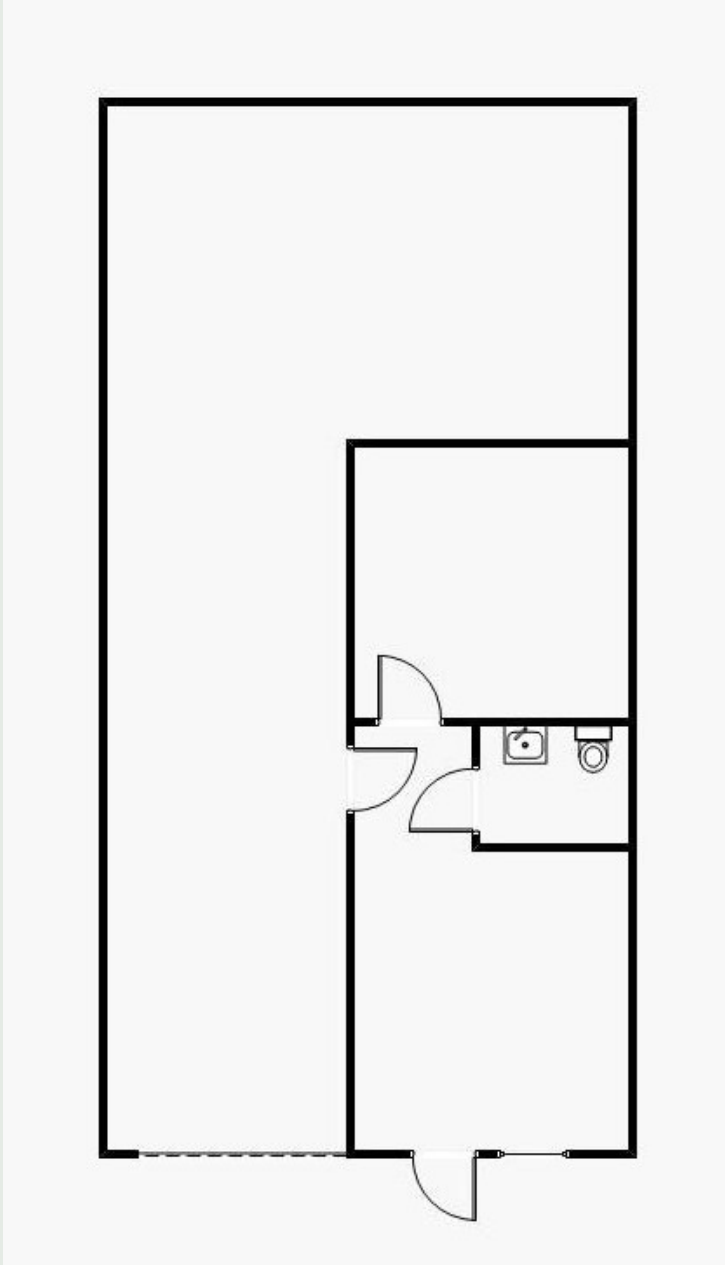

1,360 sf Drive-In Warehouse

Warehouse Space Includes:

- 2 Finished Offices
- Private restroom
- 10' Drive-In Overhead Door
- Upgraded Lighting
- Gas Heating

* Drawing not to scale