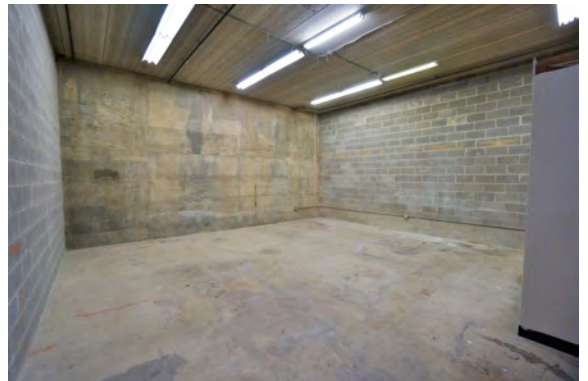

WE ARE DEAL MAKERS !!!

Kossow Management Corp.

1,360 sf Drive-In Warehouse with HVAC

Warehouse Space Includes:

- Finished Office
- Private restroom
- Kitchenette
- HEAT & AC THROUGHOUT
- 10' Drive-In Overhead Door

* Drawing not to scale

Warehouse Interior

Warehouse Interior

Kitchenette and Front Office

Kossow Management Corp.

(301) 309-9500

1,360 sf Drive-In Warehouse

Warehouse Space Includes:

- 2 Finished Offices
- Private restroom
- 10' Drive-In Overhead Door
- Upgraded Lighting
- Gas Heating

* Drawing not to scale

Warehouse Interior

Warehouse Interior

Front Office

Kossov Management Corp.

(301) 309-9500