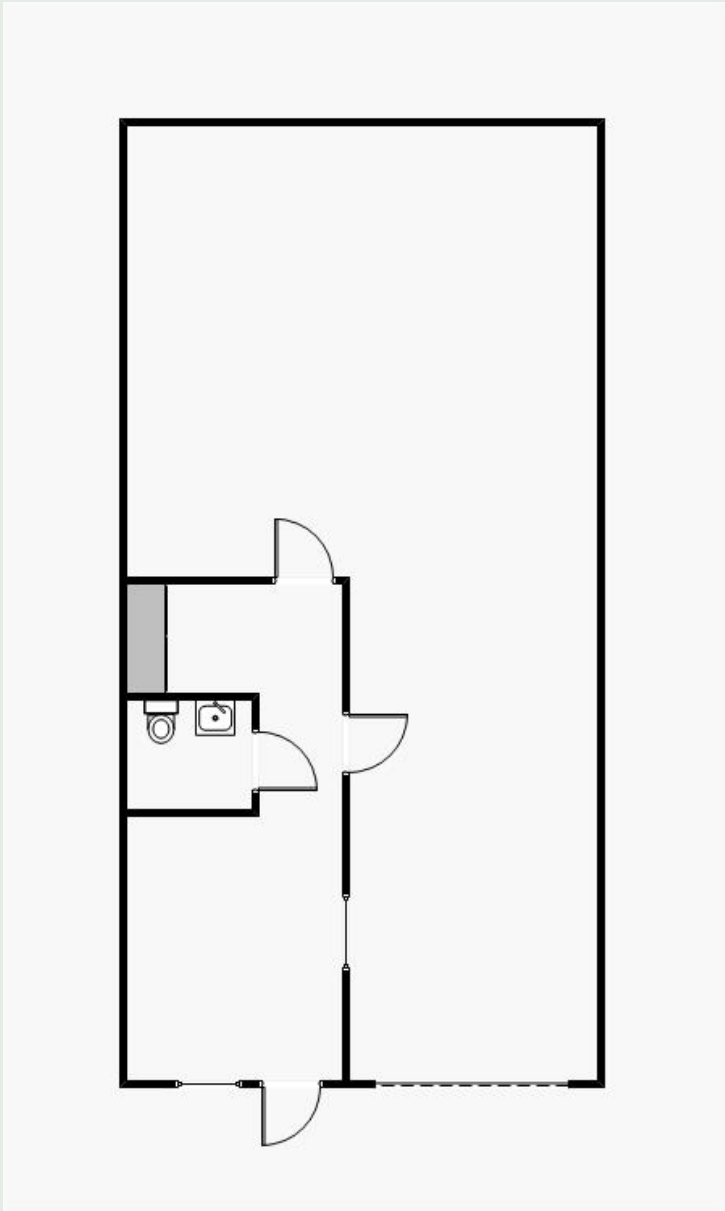

Warehouse Space For Lease

SILVER SPRING, MD

**Exceptionally
Clean, Newly
Renovated
Warehouse &
Showroom
Space !!!**

2201-2353 DISTRIBUTION CIRCLE

1. Drive-in Bays
2. Space is Exceptionally Clean
3. I-1 Zoning
4. Excellent Location!!!
5. Minutes to Georgia Avenue, North West, DC and 495

WE ARE DEAL MAKERS !!!

Kossow Management Corp.

1,360 sf Drive-In Warehouse with HVAC

Warehouse Space Includes:

- Finished Office
- Private restroom
- Kitchenette
- HEAT & AC THROUGHOUT
- 10' Drive-In Overhead Door