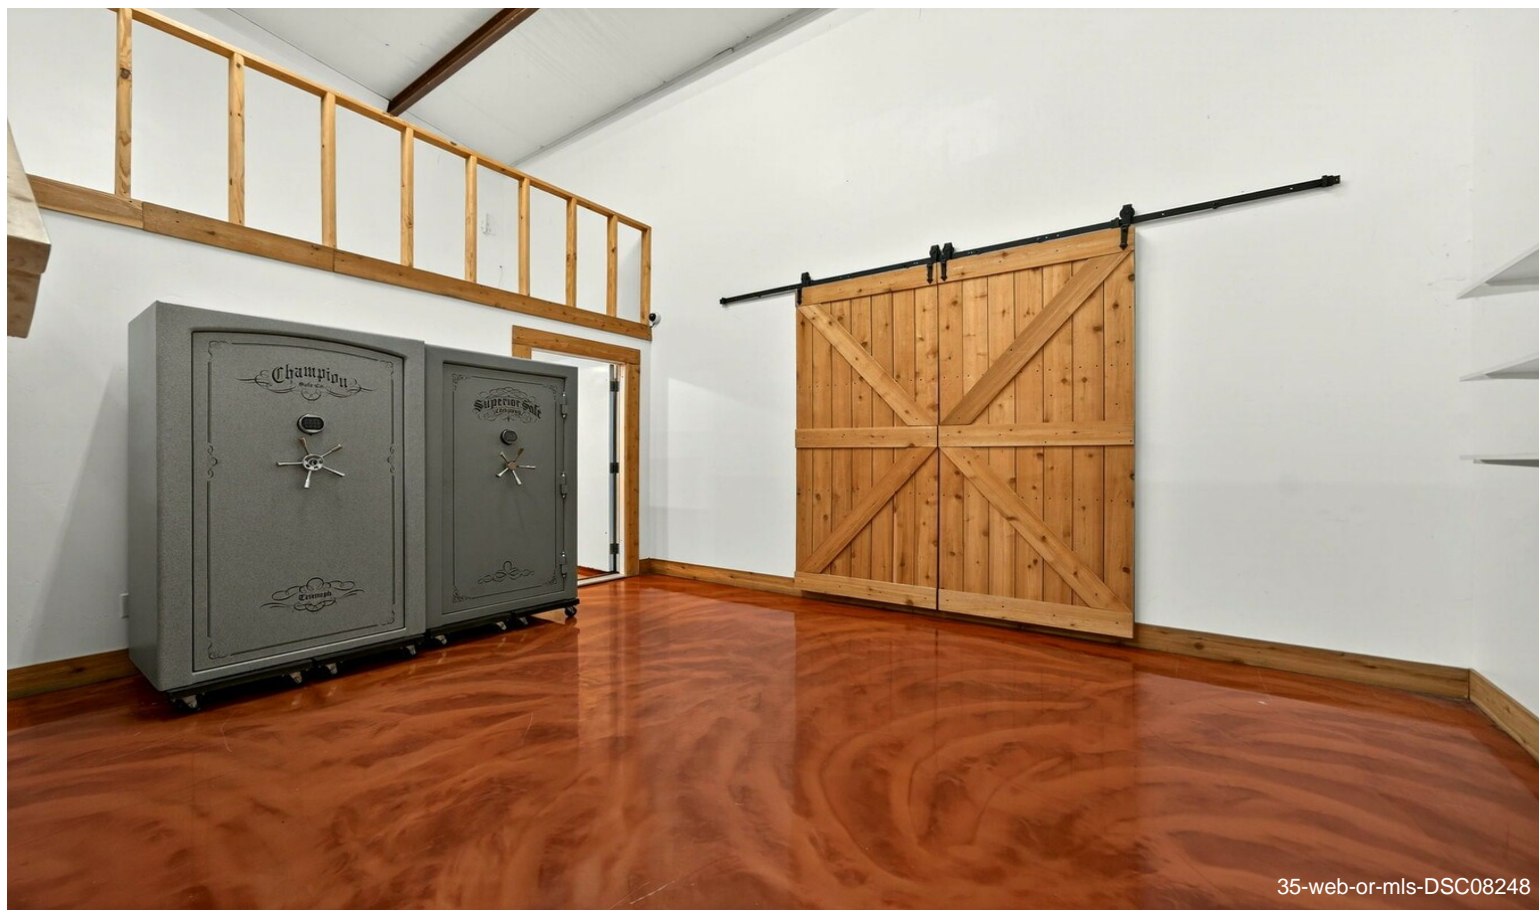

Property Photos

35-web-or-mls-DSC08248