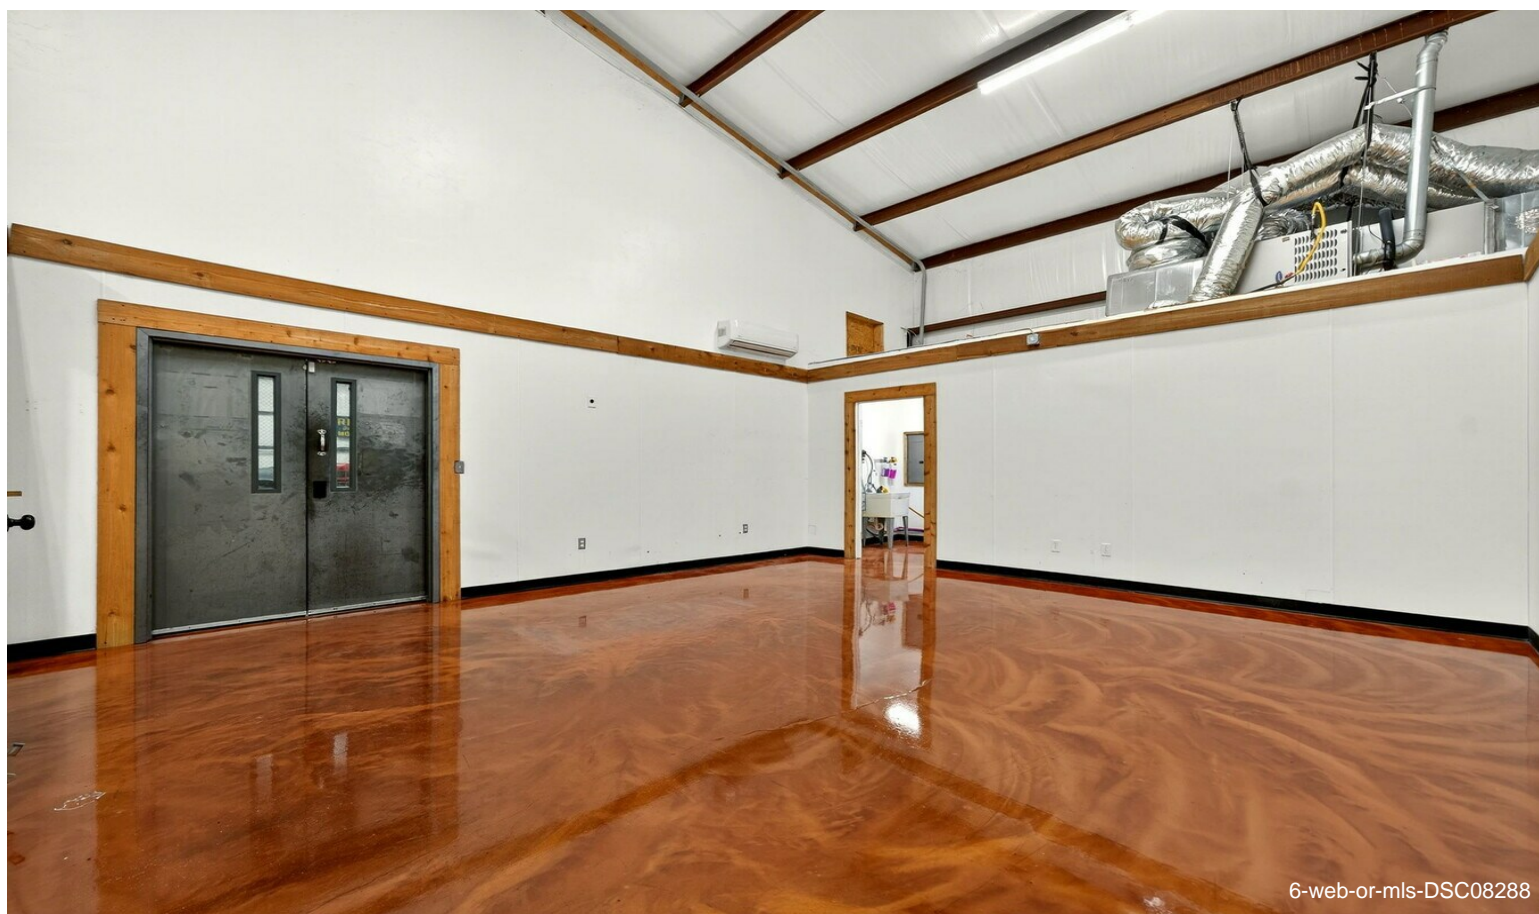

Property Photos