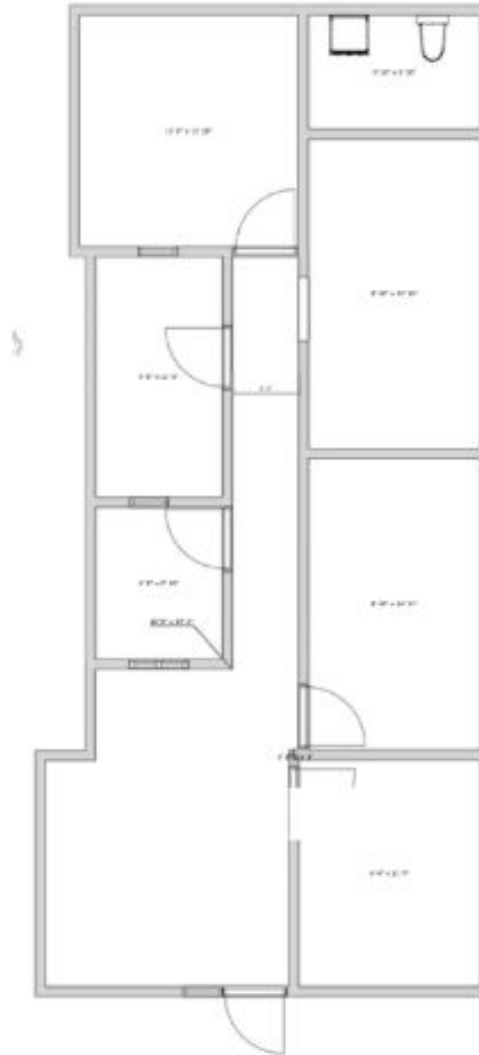

# Site Plan

Tammiey Linscomb  
409 – 673 - 6057  
tammiey@cbcaaa.com

Suite J – 1001 SF

 **COLDWELL BANKER  
COMMERCIAL**  
ARNOLD AND ASSOCIATES