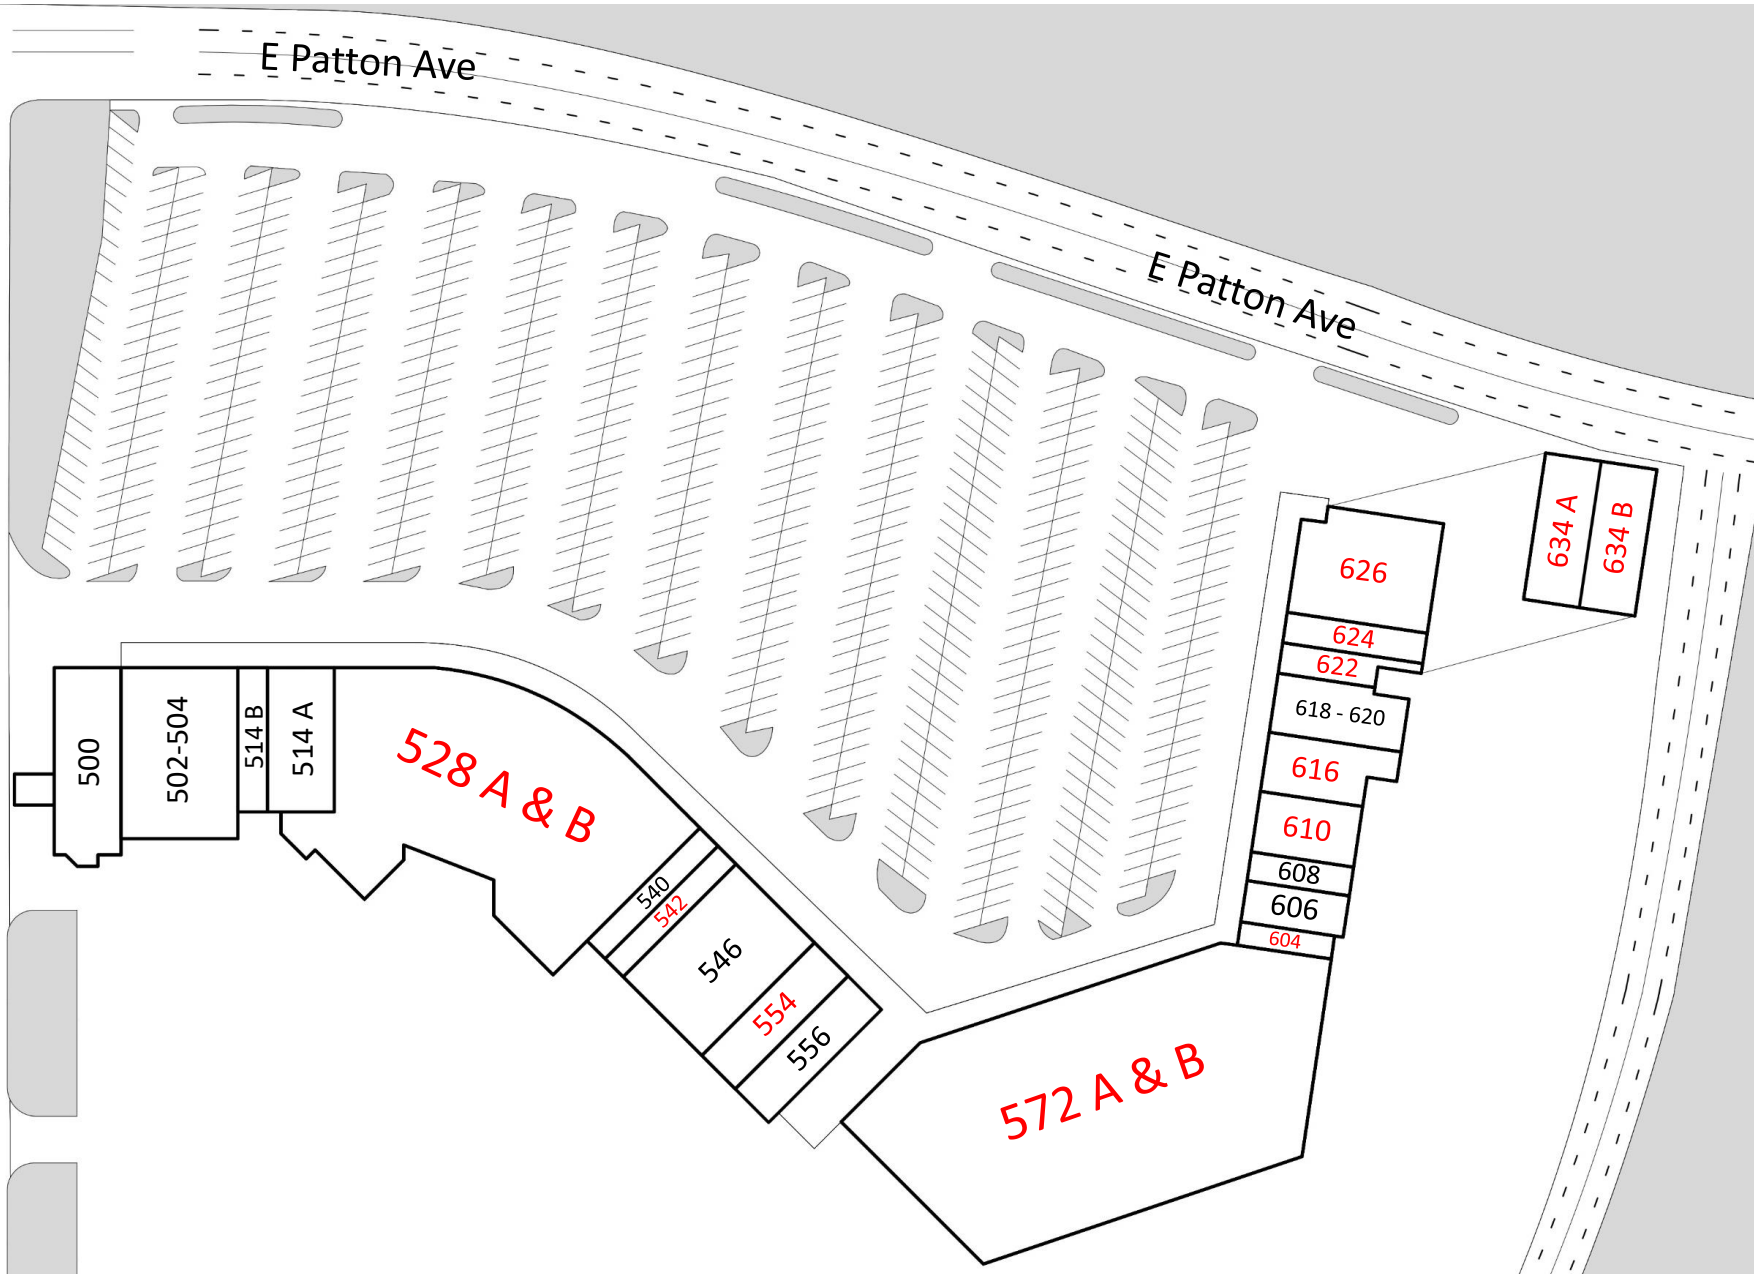

Site Plan

500 E Patton Ave, Montgomery, AL 36111

<u>Unit number</u>	<u>Size</u>	<u>Business name</u>
500	6,421	Recording studio
502 - 504	9,280	Convenient store
514 B	810	China Chef
514 A	3,066	Coin Laundry
528 A	17,000	Available
528 B	18,000	Available
540	1,200	Clothing Store
542	1,757	Available
546	7,027	Event Center
554	3,500	Available
556	3,850	Recording studio
604	1,000	Available
606	1,500	Security company
608	1,000	Tax Office
610	2,000	Available
616	922	Available
618	1,000	Event center
620	1,200	Event center
622	1,411	Available
624	6,000	Available
626	6,000	Available
634	6,000	Available
572 A & B	80,000	Available