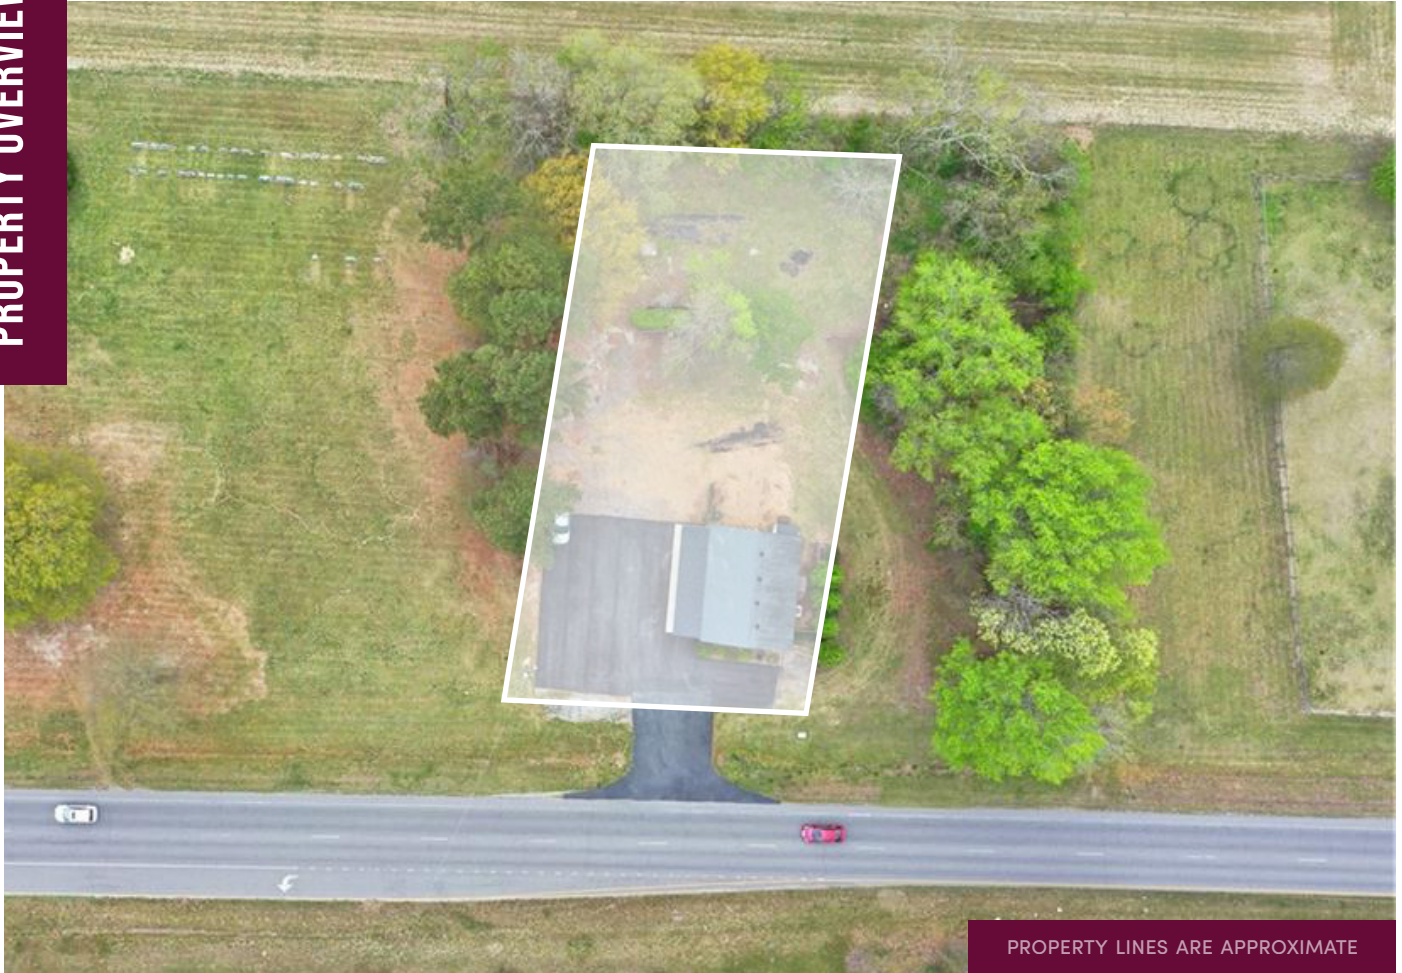

**BERKSHIRE
HATHAWAY**
HOMESERVICES

RW TOWNE
REALTY

FOR SALE

15450 BENNS CHURCH BLVD

SMITHFIELD, VA 23430

Commercial/Industrial
1,280 Square Feet
0.51 Acre Lot

Michael Amory, Associate Broker, REALTOR®
757-810-2455 • michaelamoryrealtor.com • michael.amory@rwtowne.com

LeAnn Amory, REALTOR®
757-332-0991 • leannlovesrealestate.com • leann.amory@rwtowne.com

PROPERTY OVERVIEW

PROPERTY LINES ARE APPROXIMATE

ADDRESS	15450 Benns Church Blvd Smithfield, VA 23430 Isle of Wight
BUILDING SIZE	1,280 Square Feet
YEAR BUILT	1940
PARCEL SIZE	0.51 Acre Lot
ZONING	01
SALES PRICE	\$500,000
SALE TYPE	Investment or Owner User

RADIUS	2 MILES	5 MILES	10 MILES
POPULATION	2,585	25,836	88,760
HOUSEHOLDS	990	10,216	34,763
AVG HOUSEHOLD INCOME	\$114,678	\$122,377	\$113,400

PHOTO GALLERY

AERIAL VIEW

COLLECTION STREET	CROSS STREET	TRAFFIC VOLUME	DISTANCE
Muddy Cross Dr	Bennis Church Blvd E	1,400	0.27 mi
Bennis Church Blvd	Muddy Cross Dr NW	11,173	0.44 mi
Bennis Church Blvd	Latimer Ct N	11,363	0.68 mi
Brewers Neck Blvd	Queen Annes Ct W	25,600	0.99 mi
Bennis Church Blvd	Riddick Rd S	11,105	1.01 mi