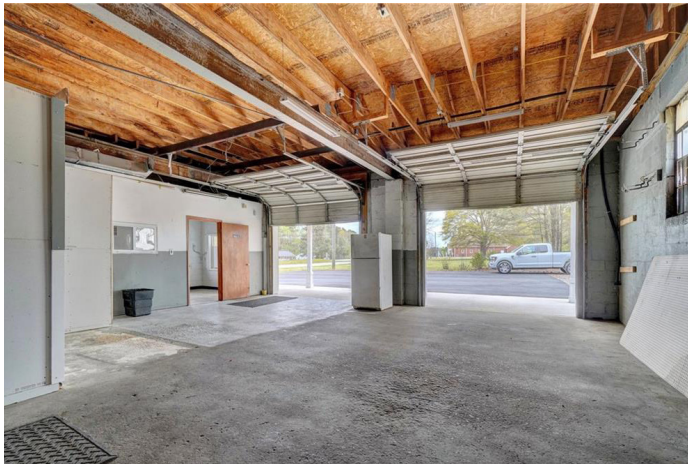

PHOTO GALLERY