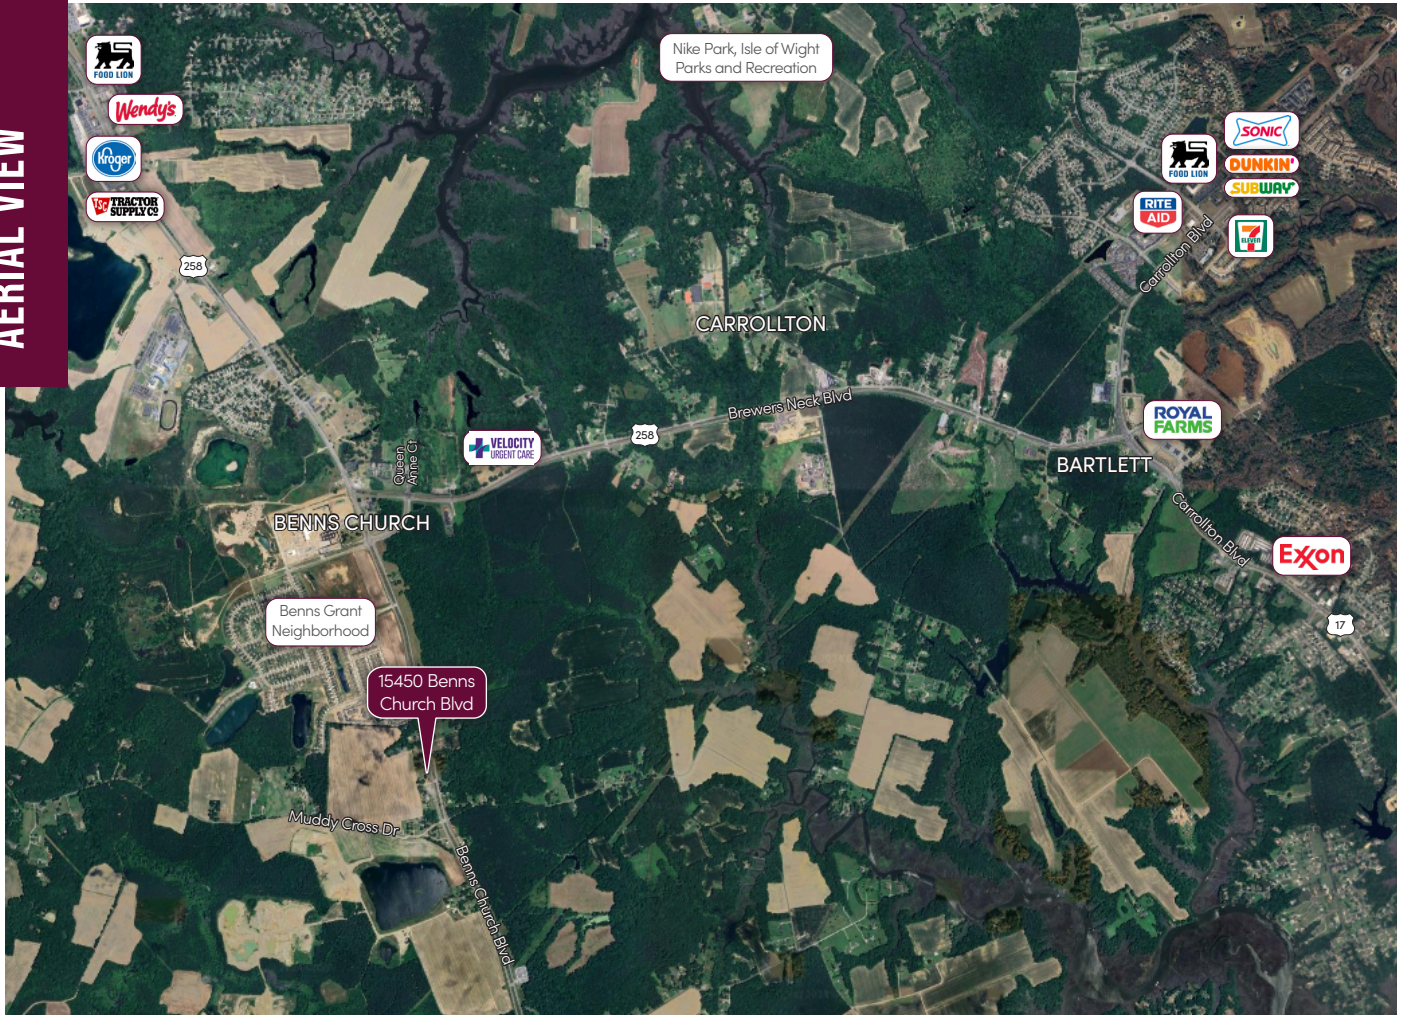

AERIAL VIEW

COLLECTION STREET	CROSS STREET	TRAFFIC VOLUME	DISTANCE
Muddy Cross Dr	Bennis Church Blvd E	1,400	0.27 mi
Bennis Church Blvd	Muddy Cross Dr NW	11,173	0.44 mi
Bennis Church Blvd	Latimer Ct N	11,363	0.68 mi
Brewers Neck Blvd	Queen Annes Ct W	25,600	0.99 mi
Bennis Church Blvd	Riddick Rd S	11,105	1.01 mi

Last measured 2022

**BERKSHIRE
HATHAWAY
HOMESERVICES**

**RW TOWNE
REALTY**

Michael Amory, Associate Broker, REALTOR®

757-810-2455 • michaelamoryrealtor.com • michael.amory@rwtowne.com

LeAnn Amory, REALTOR®

757-332-0991 • leannlovesrealestate.com • leann.amory@rwtowne.com

Office: 5857 Harbour View Blvd, Suite 100, Suffolk, VA 23435 • 757-935-9000