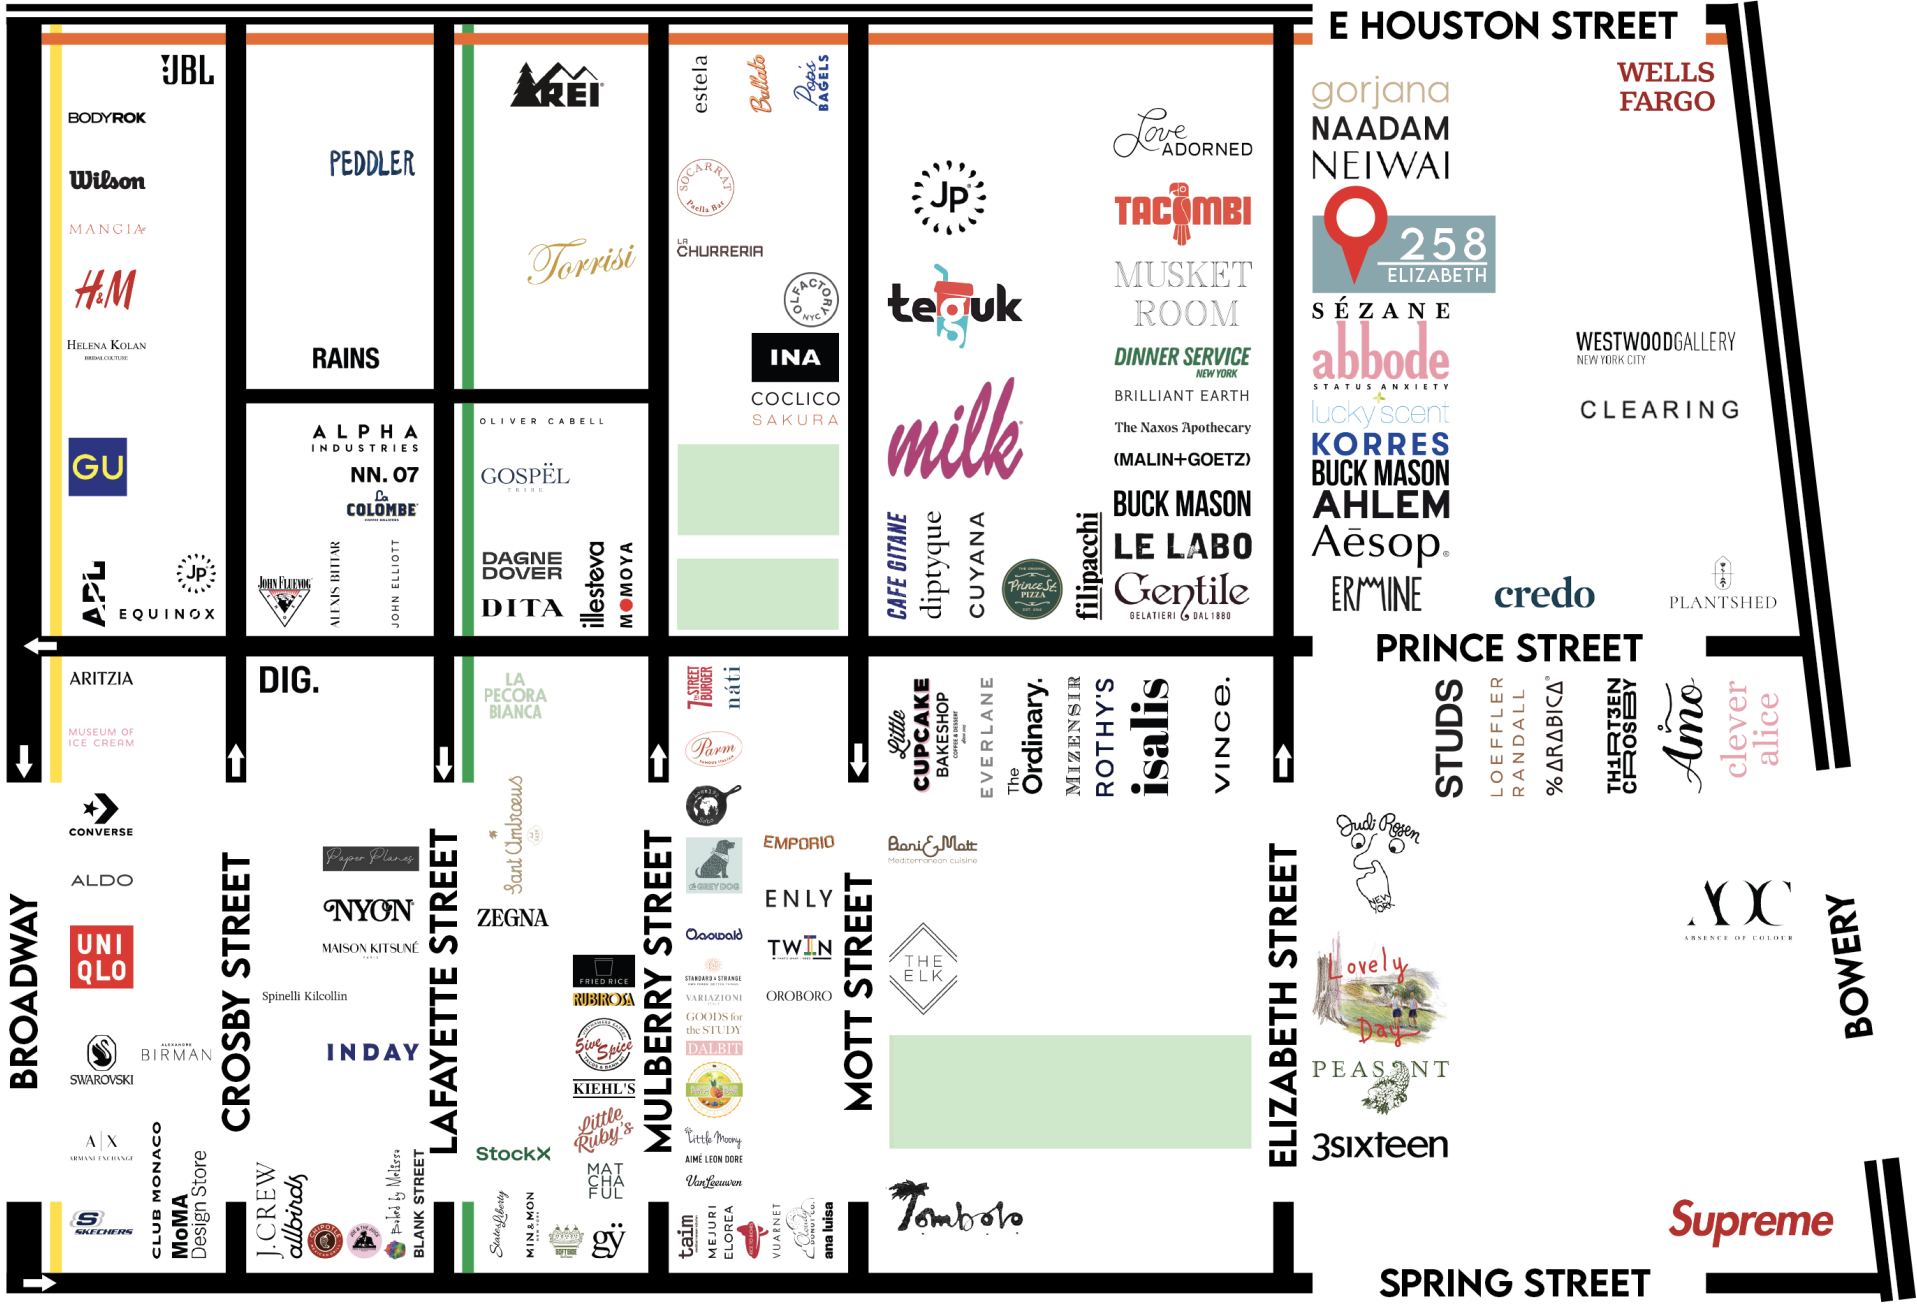

E HOUSTON STREET

WELLS FARGO

gorjana
NAADAM
NEIWAI

258
ELIZABETH

S É Z A N E
abbode
STATUS ANXIETY
lucky'scent
KORRES
BUCK MASON
AHLEM
Aēsop.

WESTWOODGALLERY
NEW YORK CITY

CLEARING

ERMINE

credo

PLANTSHED

PRINCE STREET

STUDS

LOEFFLER
RANDALL

% ARABICA

THIRTIEN
CROSBY

Aino

clever
alice

PEASANT

3sixteen

AC
ABSSENCE OF GOLDEN

BOWERY

Supreme

SPRING STREET

JBL

BODYROK

Wilson

MANGIA

H&M

HELENA KOLAN
IRAMA CULTURE

GU

APL EQUINOX
Jp

PEDDLER

RAINS

ALPHA
INDUSTRIES
NN. 07
LA COLOMBE

JOHN FLEMMING
MIN'S BHAR
JOHN ELLIOTT

KREI

Torrise

OLIVER CABELL

GOSPËL

DAGNE
DOVER
DITA
illestevo
MOMOYA

estela
Bullato
Papas
BAGELS

SOCARATA
PASTA INC.

CHURRERIA

OLFACTO
RUBIN

INA

COCLICO
SAKURA

Jp

teBuk

milk

CAFE GITANE
diptyque
CUYANA

Prince St
PIZZA

filpacchi

Love
ADORNED

TACOMBI

MUSKET
ROOM

DINNER SERVICE
NEW YORK

BRILLIANT EARTH

The Naxos Apothecary

(MALIN+GOETZ)

BUCK MASON

LE LABO

Gentile
DELIATIERI 6 DAL 1880

ARITZIA
MUSEUM OF
ICE CREAM

CONVERSE

ALDO

UNI QLO

SWAROVSKI
BIRMAN

AX
ARMAI FASHING

CLUB MONACO
MoMA
Design Store

J.CREW
allbirds

Blank by Melissa
BLANK STREET

DIG.

LA PECORA
BIANCA

Santi Cimbrotos

ZEGNA

Paper Planes

NYON

MAISON KITSUNÉ

Spinelli Kilcollin

INDAY

StockX

SwamyDandy
MINI & MON
SY

7 STREET
BURGER
nati

Ram