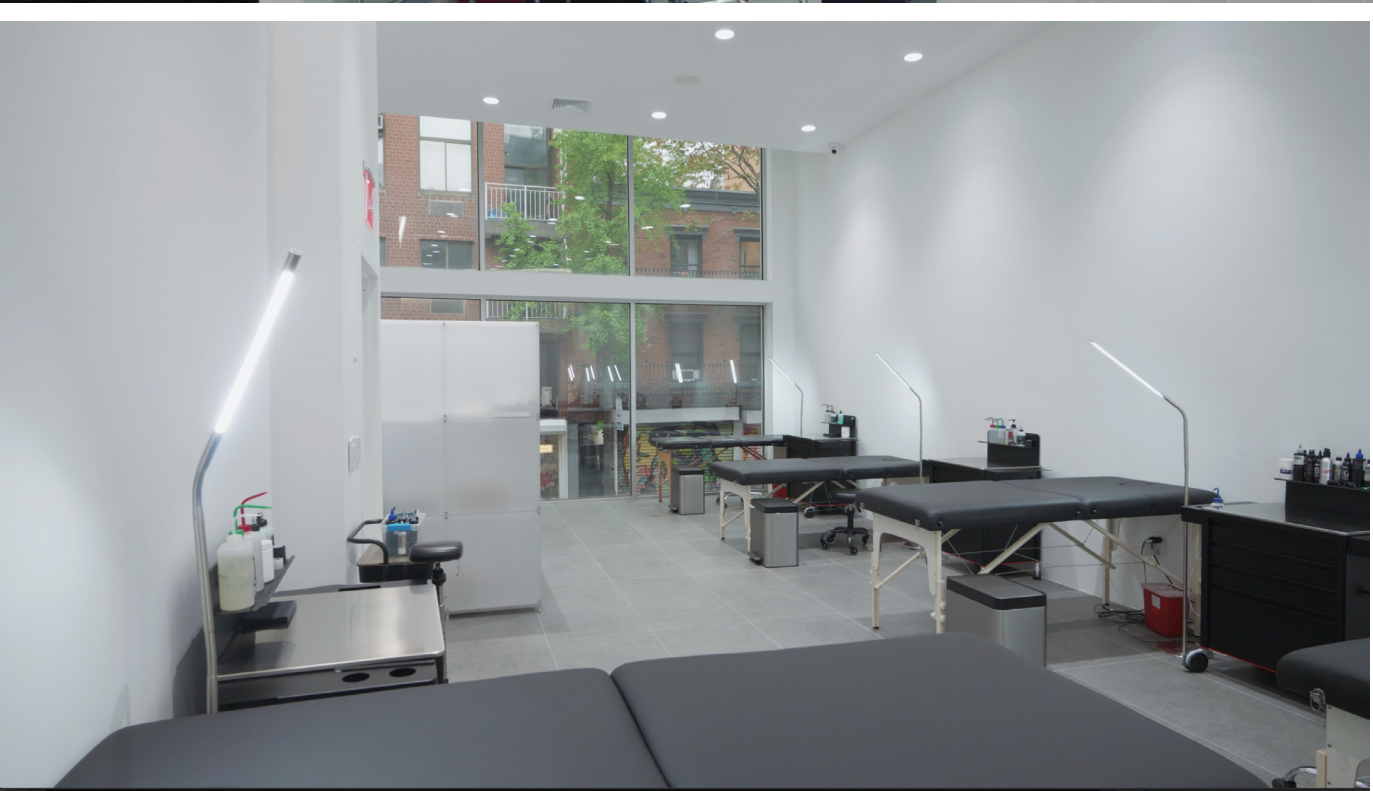

INTERIOR PHOTOS