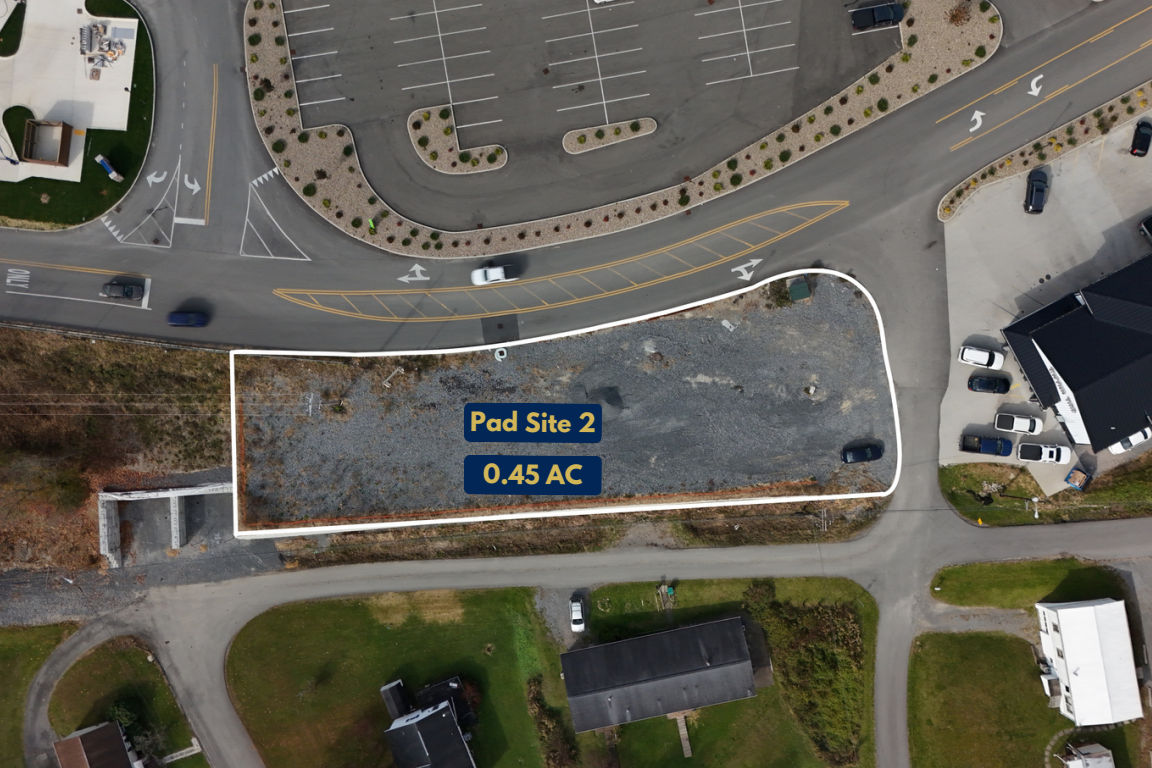

US 250

New Plaza Coming Soon!

Car Wash

Pad Site 1

0.76 AC

**Grease
Monkey**

Starbucks

Pad Site 2