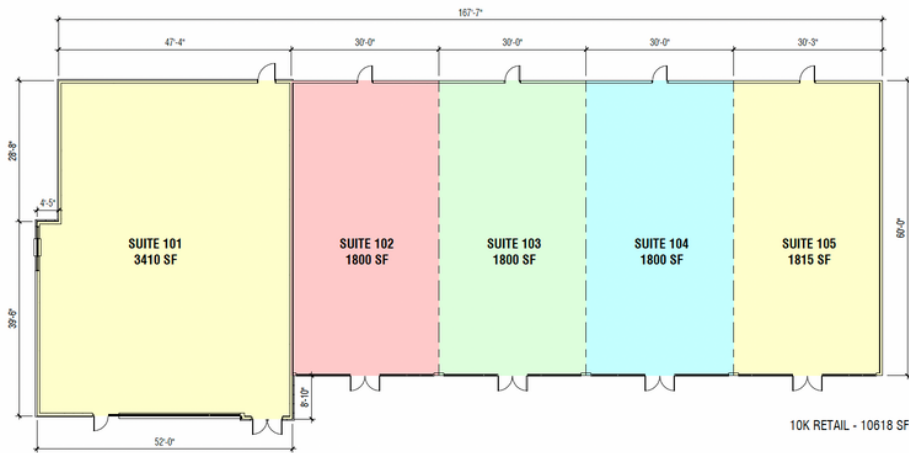

NEW PLAZA RENDERING