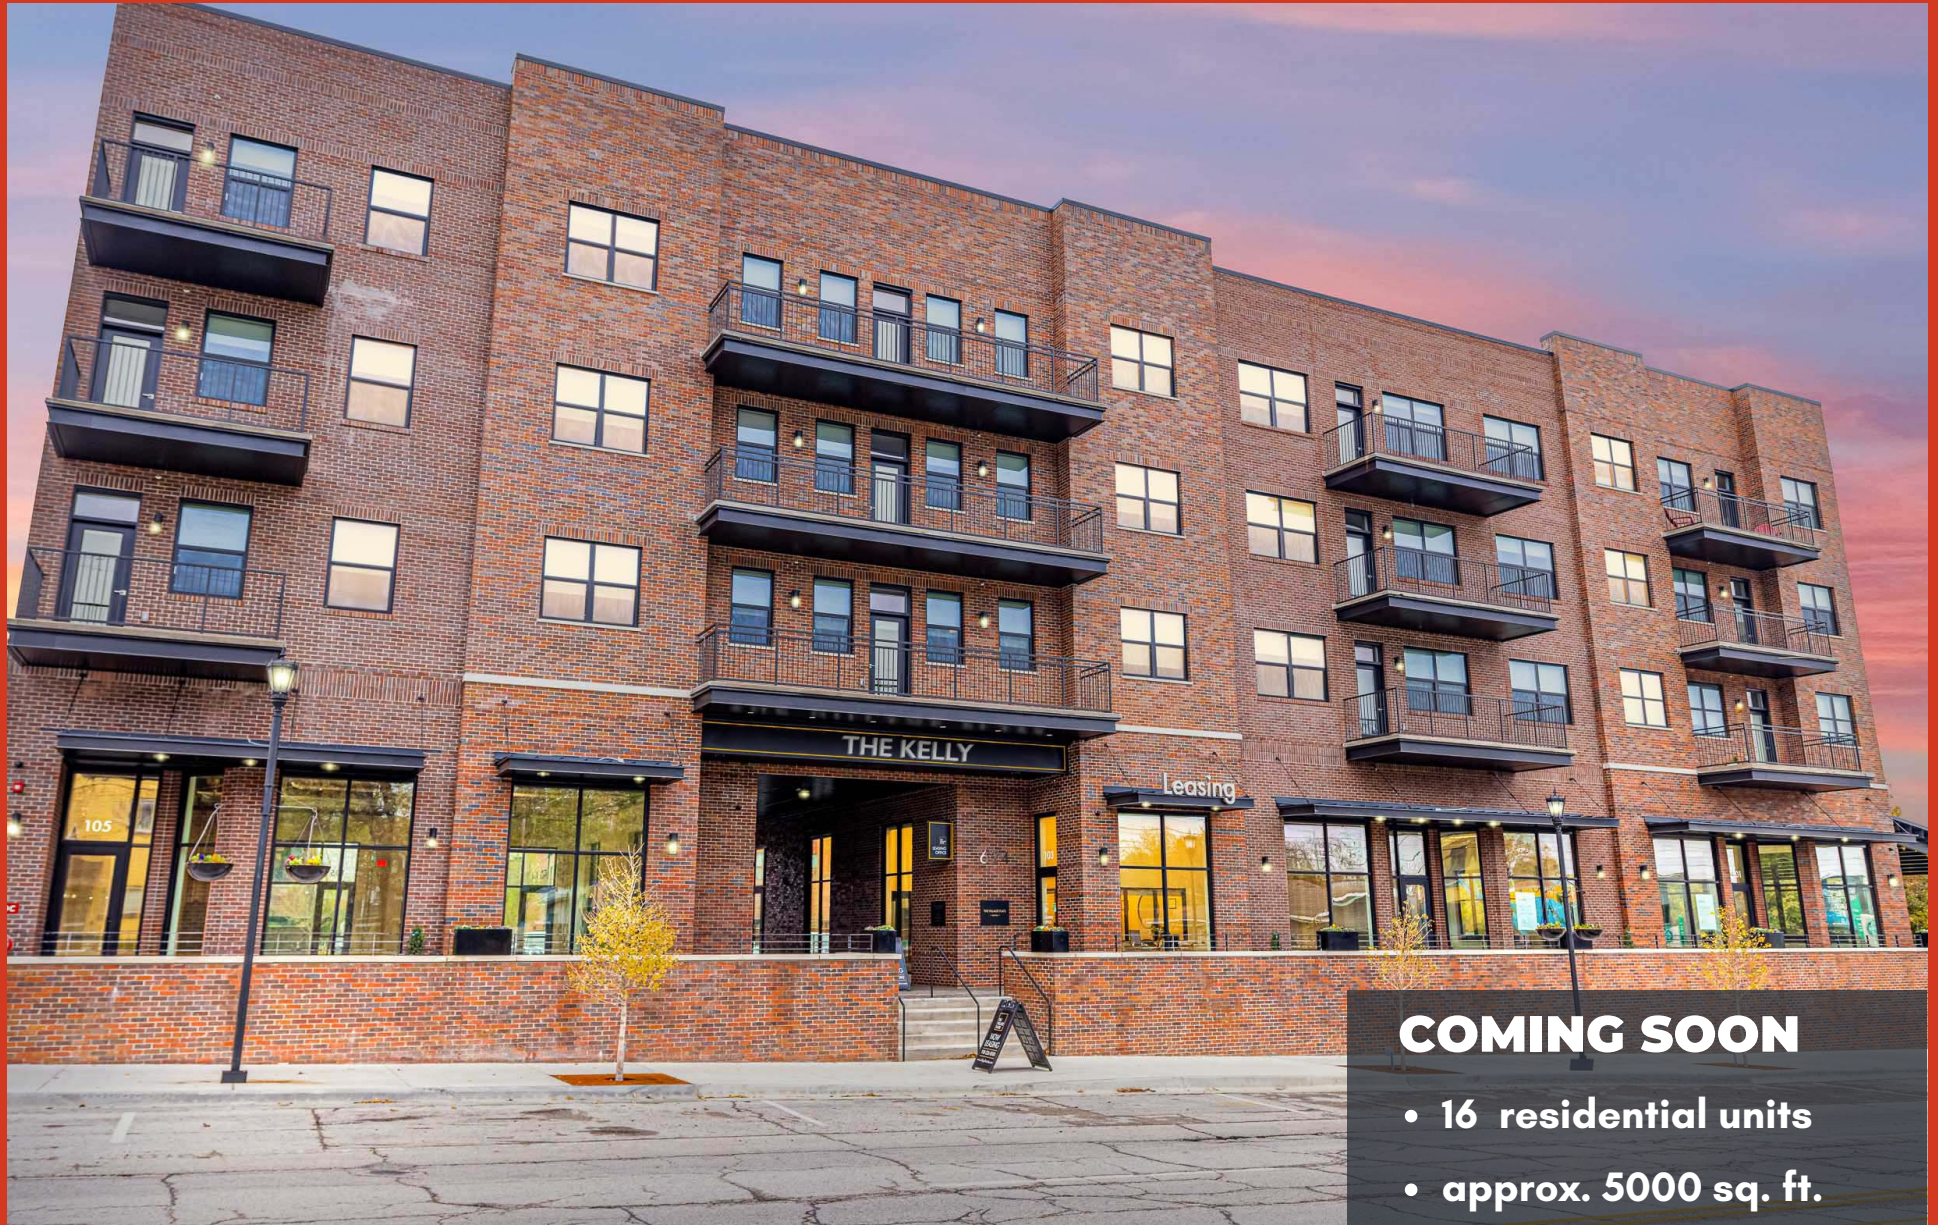

# THE KELLY

1907

MAIN STREET ADDITION

## COMING SOON

- 16 residential units
- approx. 5000 sq. ft. commercial
- Kelly & 1st

[www.MainStreetEdmond.com](http://www.MainStreetEdmond.com)