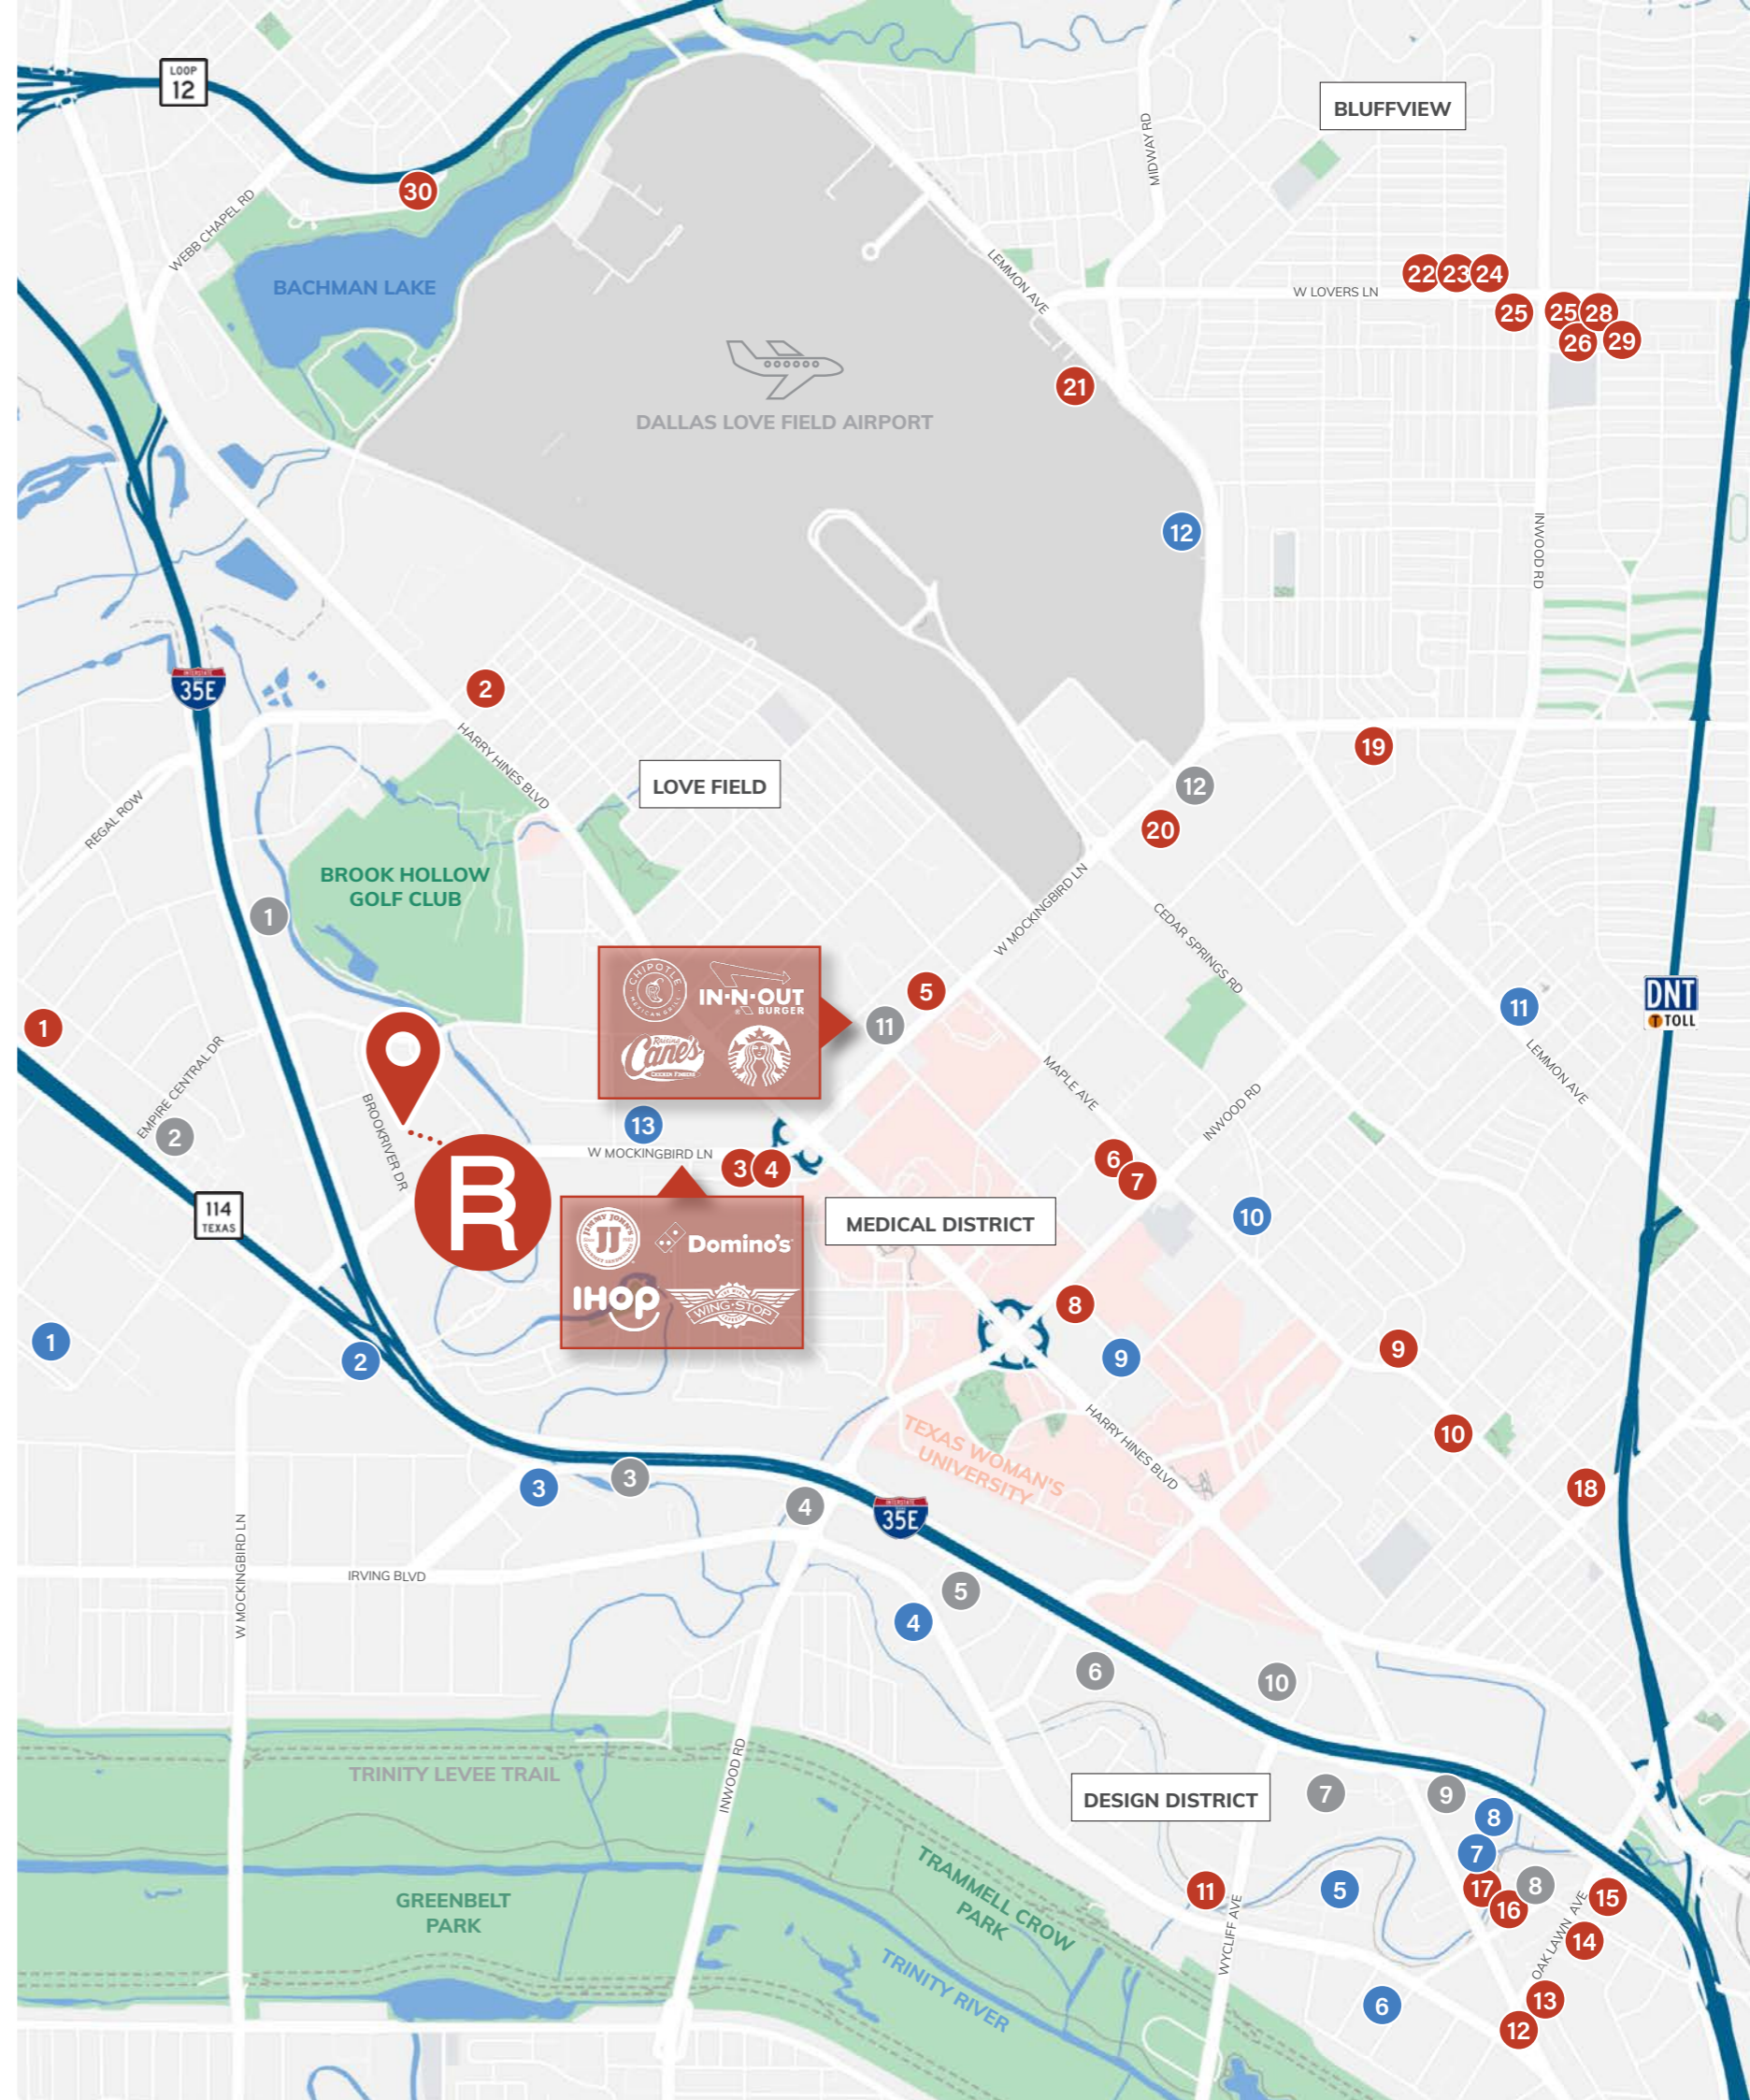

8150 - 8200 Brookriver Dr | Dallas, TX

BROOKRIVER

NORTH & SOUTH

BROOKRIVER

NORTH & SOUTH

Brookriver North & South conveniently sit between Mockingbird Lane and Empire Central Drive, offering a prime location near the Medical District and Love Field.

The two interconnected towers provide immediate access to Stemmons Freeway, allowing tenants to effortlessly reach prominent destinations, airports, and reputable neighborhoods in Dallas.

WHAT YOU NEED TO KNOW

- | | |
|---|-----------------------------------|
| 1. Derby Restaurant Dallas | 16. The Mexican |
| 2. Dunston's Steakhouse | 17. Rodeo Goat |
| 3. Smokey John's Bar-B-Que & Home Cooking | 18. Oishii Sushi |
| 4. Blue's Burgers | 19. Fuzzy's Taco Shop |
| 5. Texadelphia | 20. Heim Barbecue |
| 6. Maple Landing | 21. On Rotation Brewery & Kitchen |
| 7. Social Pie | 22. José |
| 8. Sonny Bryan's Smokehouse | 23. Drake's Hollywood |
| 9. Maple & Motor | 24. Neighborhood Services |
| 10. Ojeda's | 25. Lovers Seafood & Market |
| 11. Slow Bone BBQ | 26. Mesero |
| 12. Town Hearth | 27. Rise Soufflé |
| 13. The Charles | 28. Flower Child |
| 14. Carbone | 29. Bread Winners Cafe & Bakery |
| 15. Delucca Gaucho Pizza & Wine | 30. Tipico's |

PRIME LOCATION NEAR THE MEDICAL DISTRICT & LOVE FIELD

Brookriver North & South ensures a seamless officing experience for tenants, offering an optimal location for tenants to access various areas of the bustling DFW Metroplex with ease.