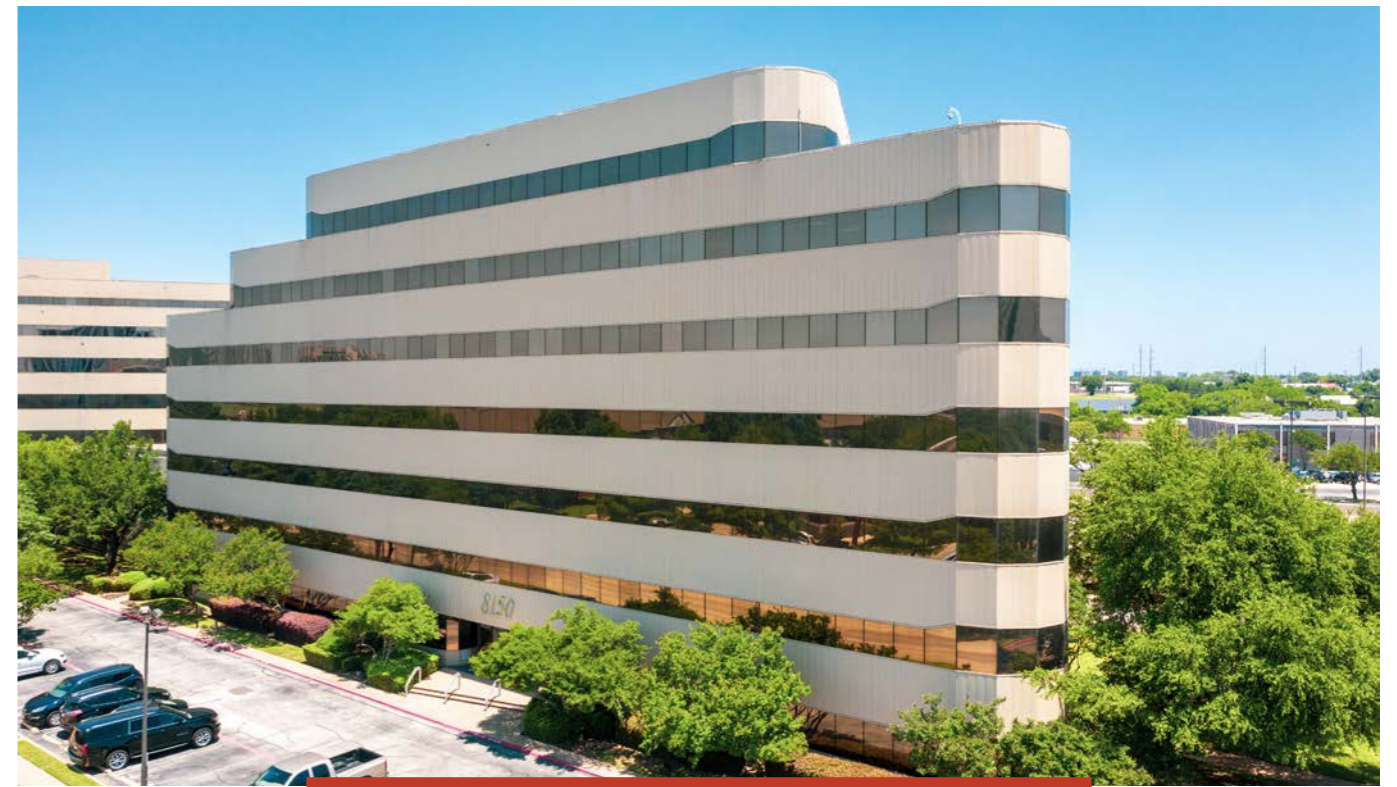

SIGNAGE OPPORTUNITY