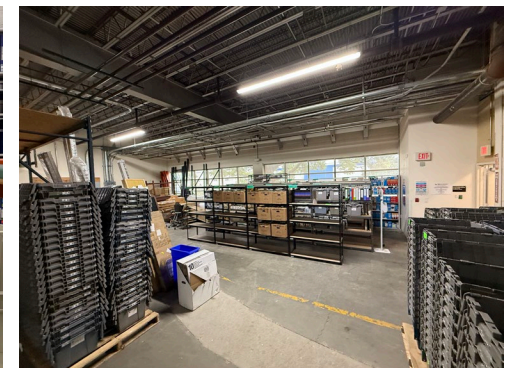

57 HARBOR VIEW AVENUE

Stamford, CT | Fairfield County

SHOWROOM/WAREHOUSE SPACE FOR LEASE

18,000 SF AVAILABLE

ROYAL
PROPERTIES