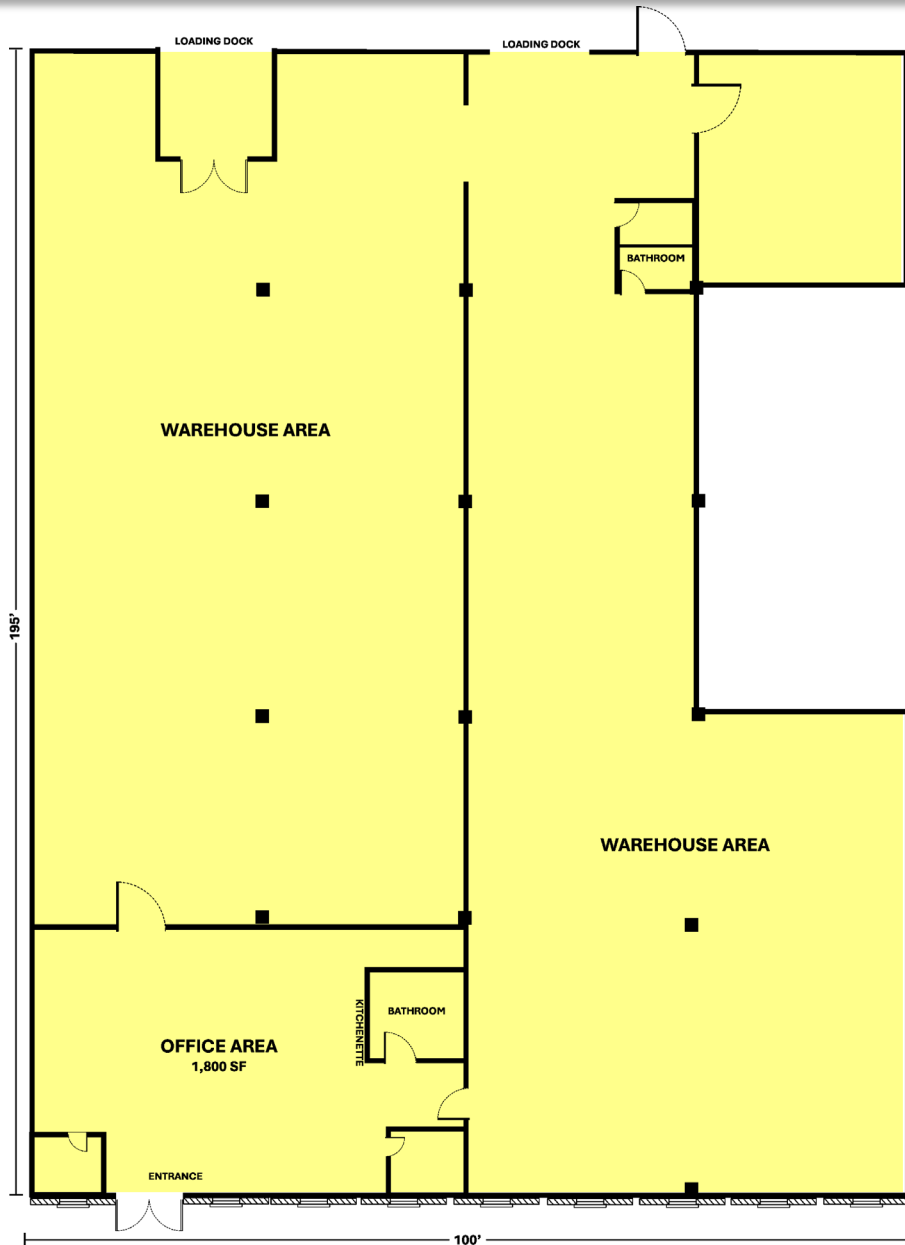

57 HARBOR VIEW AVENUE

Stamford, CT | Fairfield County

SHOWROOM/WAREHOUSE SPACE FOR LEASE

18,000 SF AVAILABLE

ROYAL
PROPERTIES