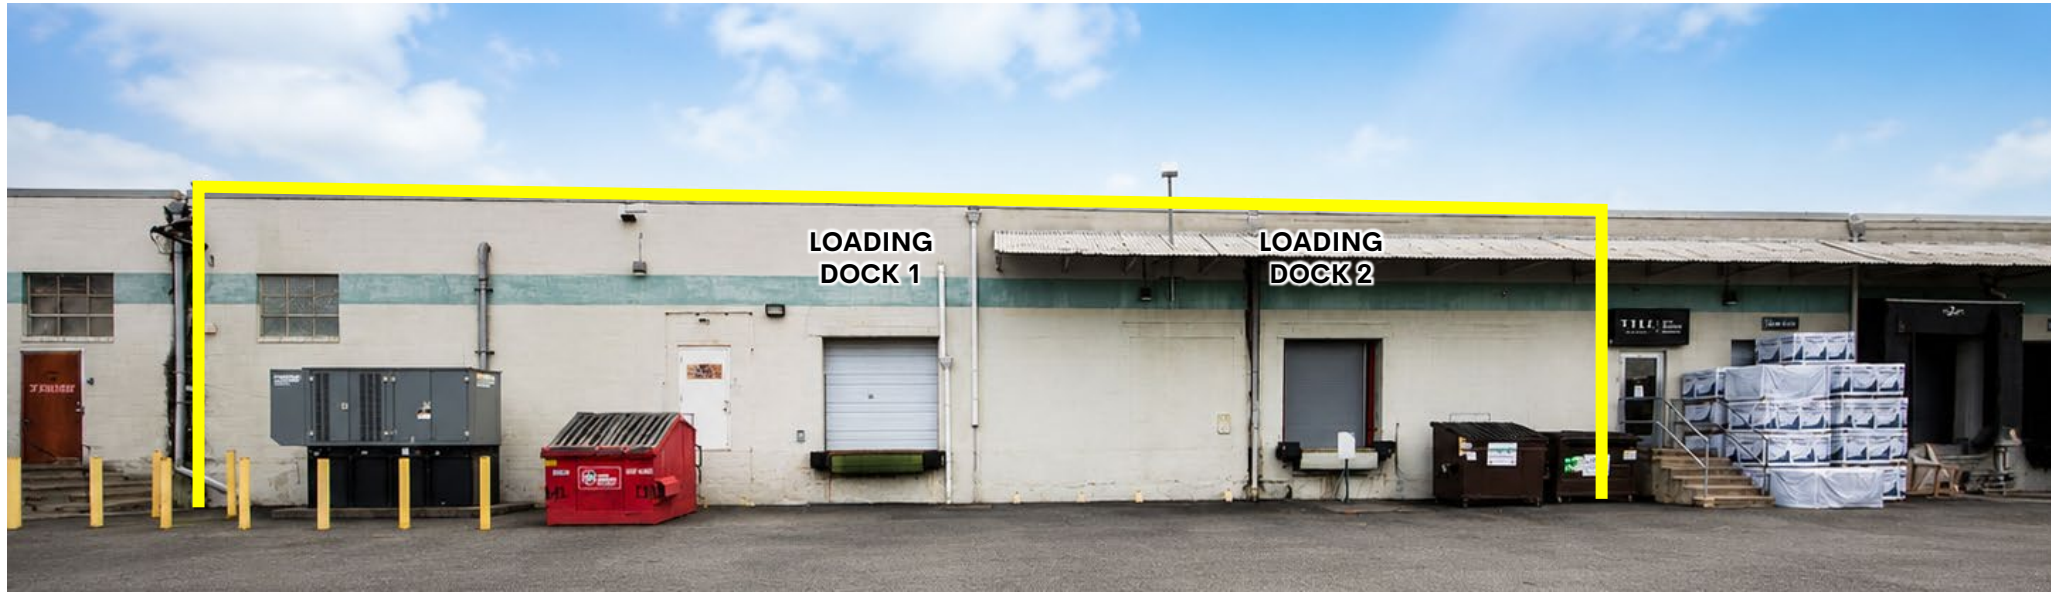

57 HARBOR VIEW AVENUE

Stamford, CT | Fairfield County

SHOWROOM/WAREHOUSE
SPACE FOR LEASE

18,000 SF AVAILABLE

ROYAL
PROPERTIES