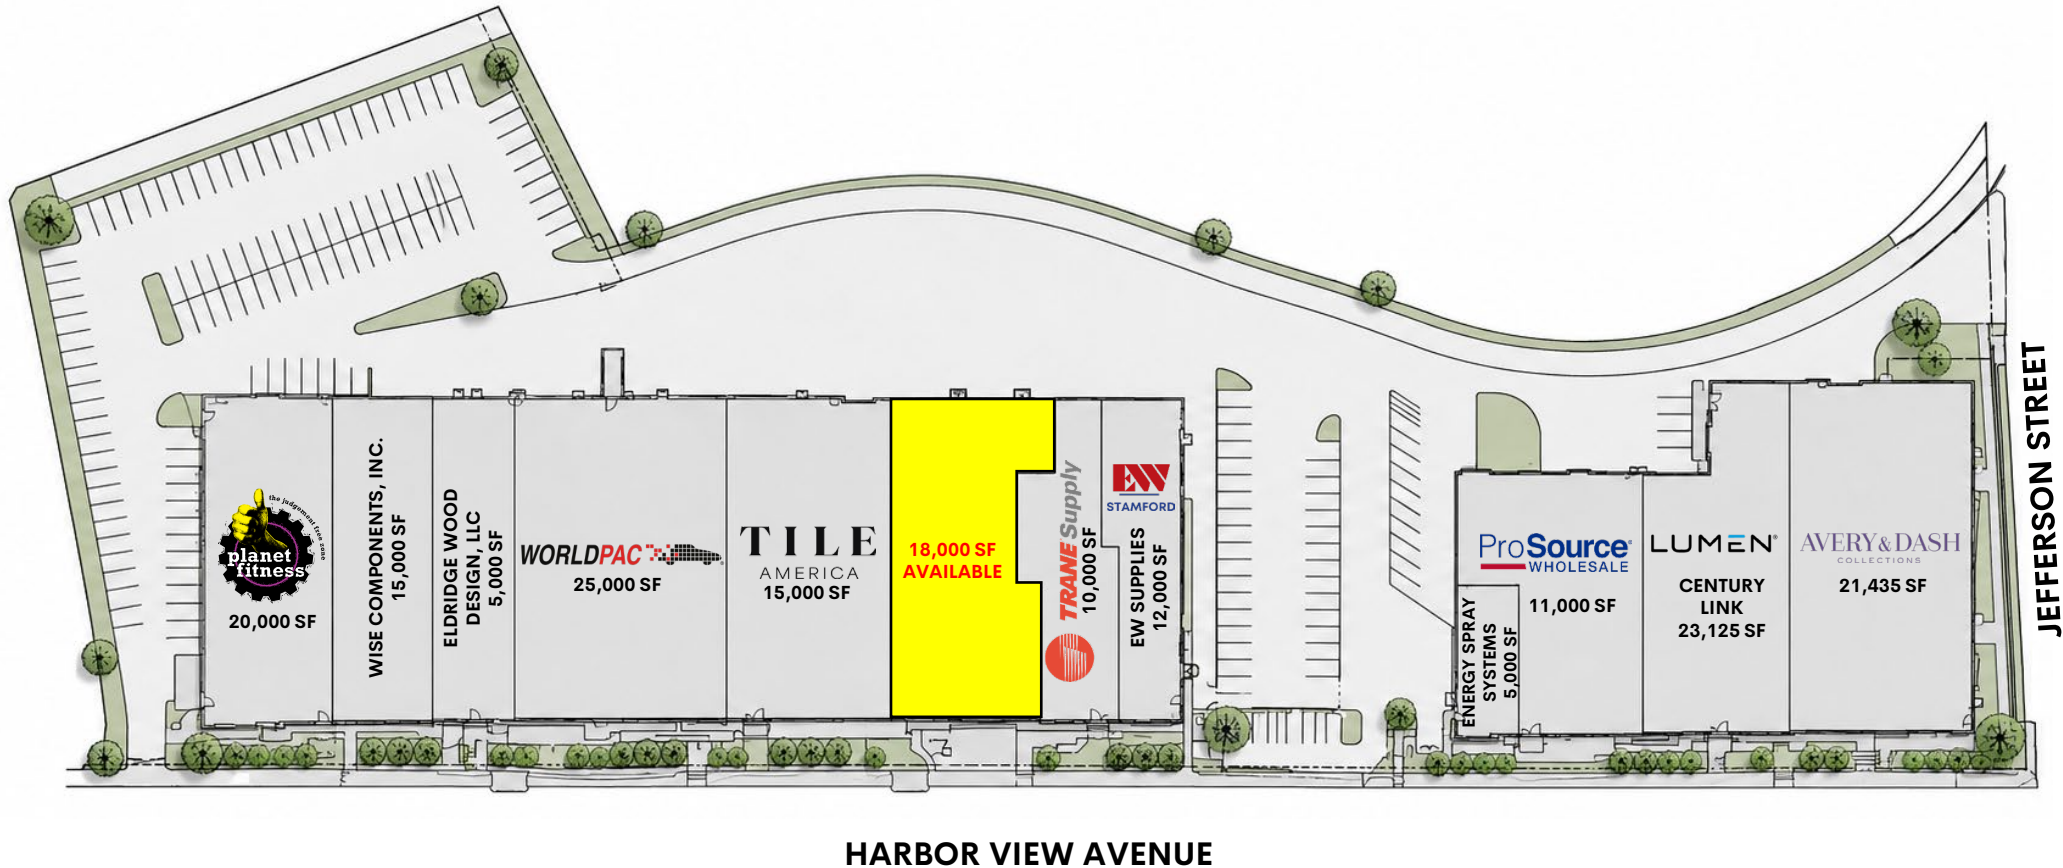

57 HARBOR VIEW AVENUE

Stamford, CT | Fairfield County

SHOWROOM/WAREHOUSE
SPACE FOR LEASE

18,000 SF AVAILABLE

ROYAL
PROPERTIES