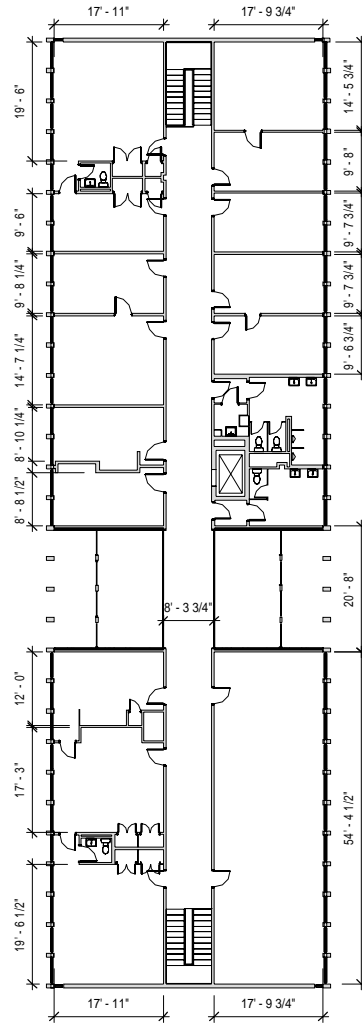

120 W. Saginaw Highway  
Yamasaki Building Suite #100  
East Lansing, MI 48823

USEABLE AREA: 12,538 SF  
RENTABLE AREA: 12,538 SF

FIRST FLOOR

SECOND FLOOR

BUILDING KEY  
NO SCALE

517-903-EYDE (3933)