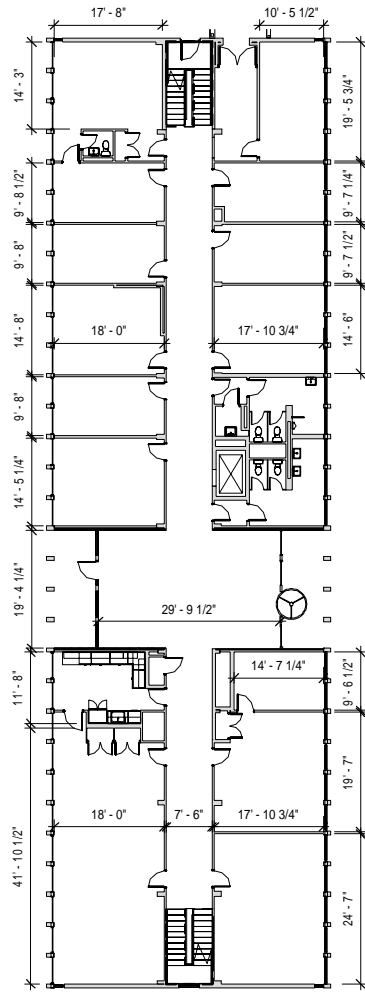

120 W. Saginaw Highway  
Yamasaki Building Suite #100  
East Lansing, MI 48823

USEABLE AREA: 12,538 SF  
RENTABLE AREA: 12,538 SF

FIRST FLOOR

SECOND FLOOR

BUILDING KEY  
NO SCALE

517-903-EYDE (3933)