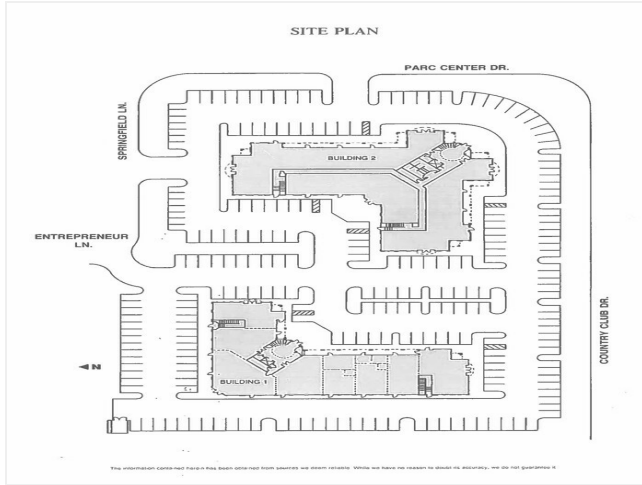

77564 Country Club Dr, Palm Desert, CA 92211

View the Site Plan