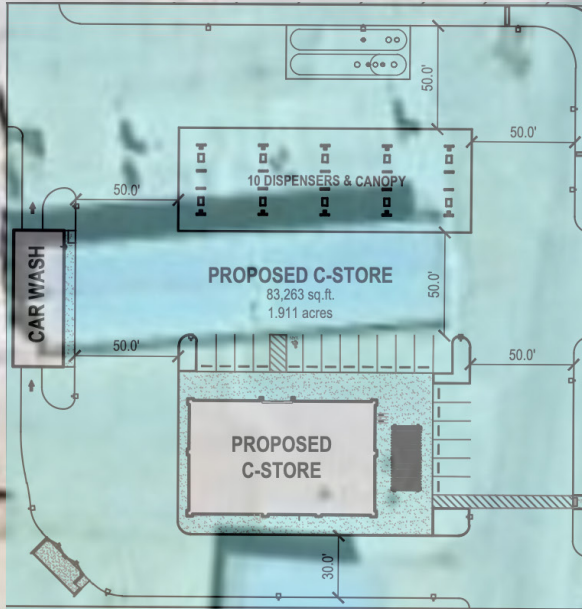

Concept only, this does not represent actual plans.

MOUNTAIN WEST
COMMERCIAL REAL ESTATE

MCSEAN THOMPSON

mthompson@mwcre.com
direct 385.444.2696

[View Profile](#)

MATTHEW PORTER

mporter@mwcre.com
direct 801.852.8575