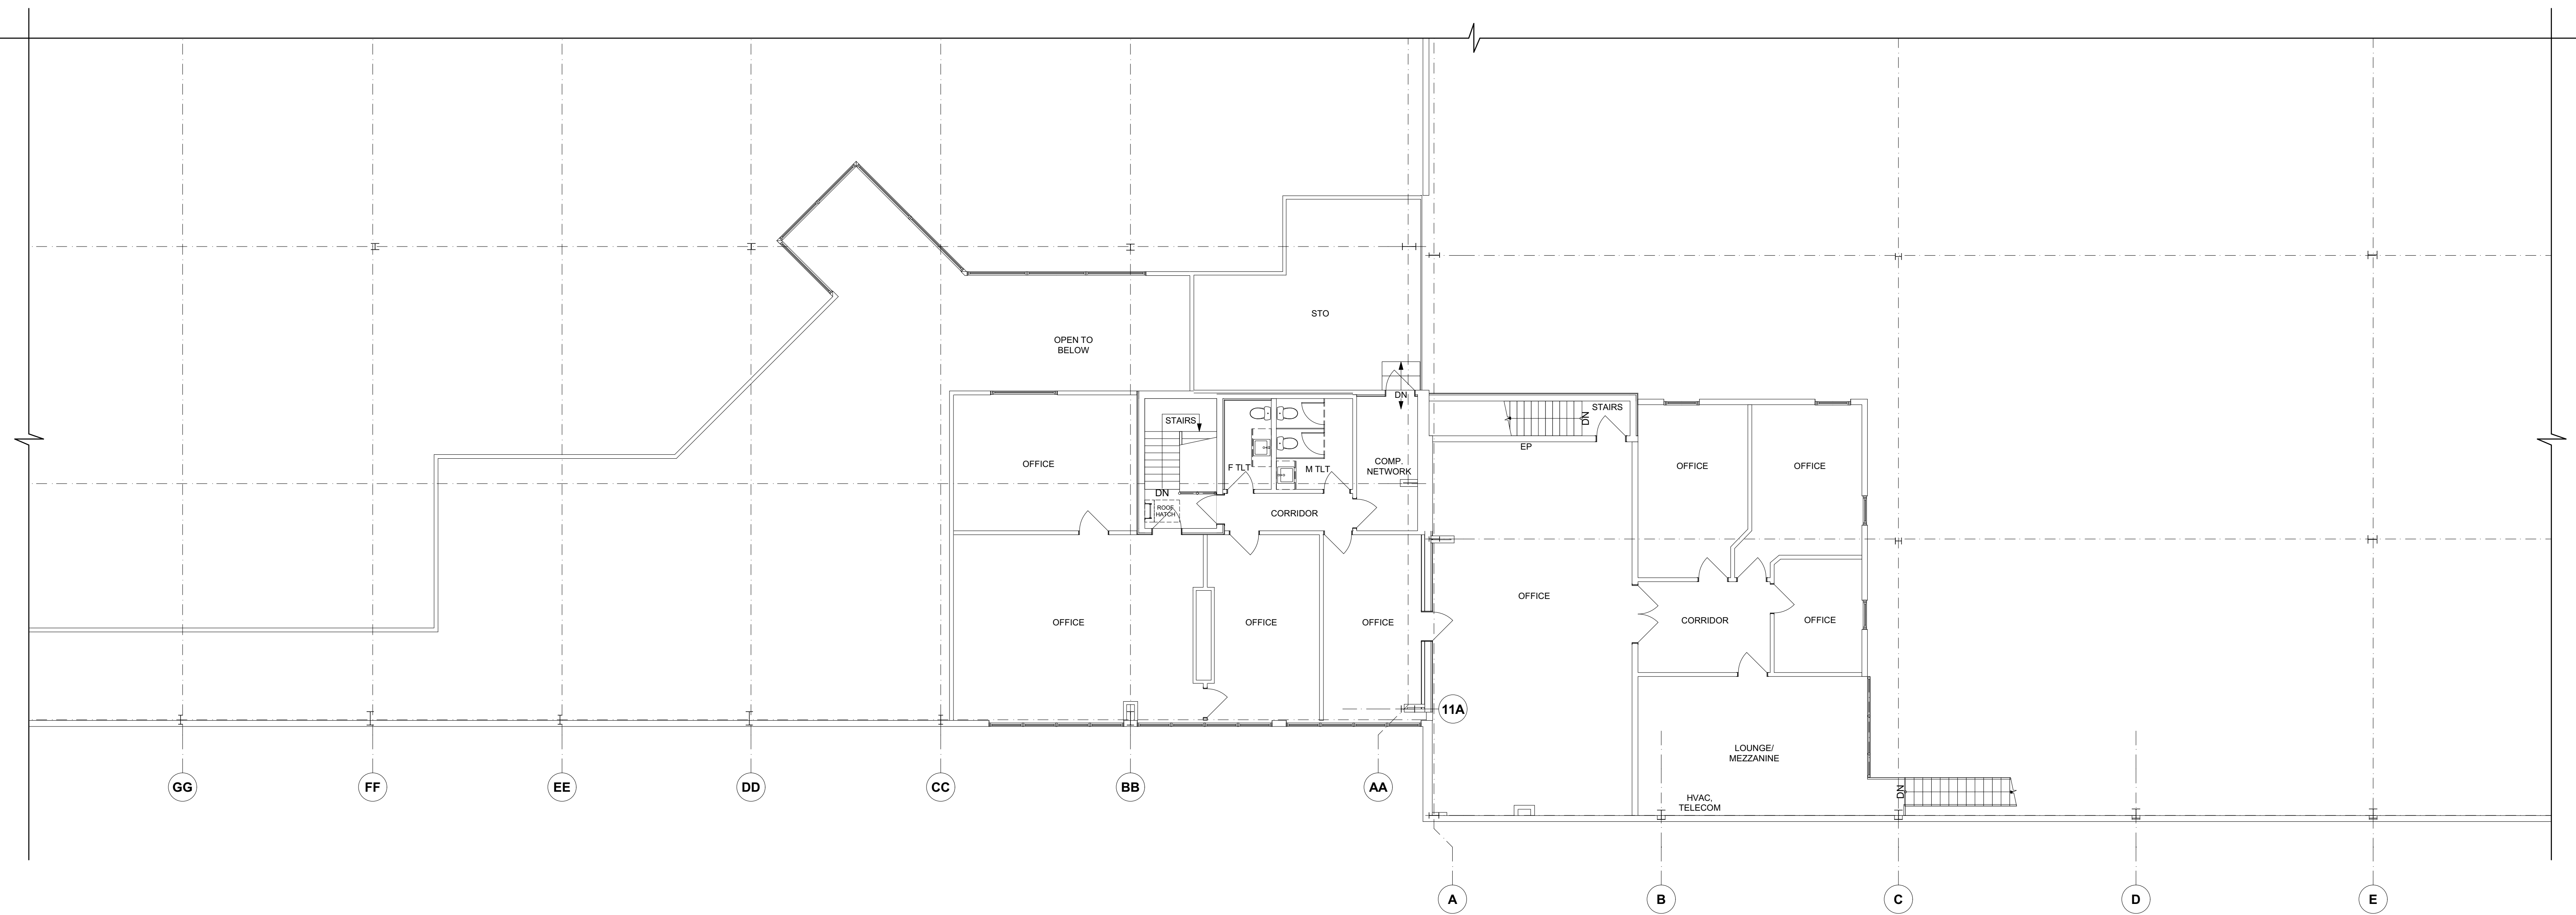

3550 LEE HILL DR. WAREHOUSE AS-BUILTS

3550 LEE HILL DR FREDERICKSBURG, VA 22408

42
01 FLOOR PLAN - 1ST FLOOR
SCALE: 1/16" = 1'-0"

3550 LEE HILL DR. WAREHOUSE AS-BUILTS

3550 LEE HILL DR FREDERICKSBURG, VA 22408

42 FLOOR PLAN - 2ND FLOOR
02 SCALE: 1/16" = 1'-0"

41
03 FLOOR PLAN - 1ST FLOOR - RIGHT HALF FRONT
SCALE: 1/8" = 1'-0"

3550 LEE HILL DR. WAREHOUSE AS-BUILTS
3550 LEE HILL DR FREDERICKSBURG, VA 22408

3550 LEE HILL DR. WAREHOUSE AS-BUILTS

3550 LEE HILL DR FREDERICKSBURG, VA 22408

41
05 FLOOR PLAN - 1ST FLOOR - LEFT HALF
SCALE: 1/8" = 1'-0"

3550 LEE HILL DR. WAREHOUSE AS-BUILTS

3550 LEE HILL DR FREDERICKSBURG, VA 22408

45
06 FLOOR PLAN - 2ND FLOOR - REAR
SCALE: 1/8" = 1'-0"

41
06 FLOOR PLAN - 2ND FLOOR - FRONT
SCALE: 1/8" = 1'-0"