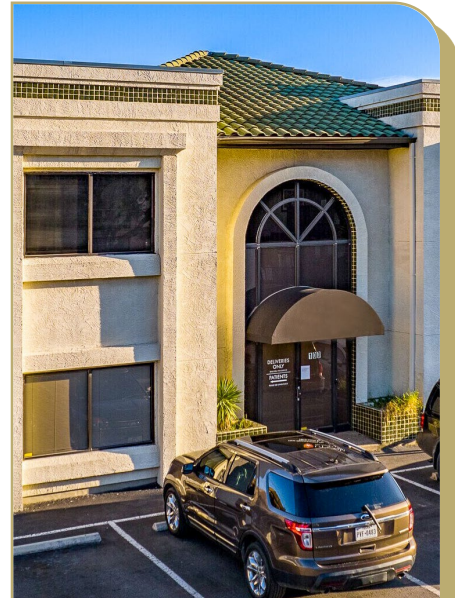

7810 Louis Pasteur Dr. - San Antonio, TX 78229

THE MEDICAL ARTS BUILDING AT
LOUIS PASTEUR

6,047 SF of First Floor Medical
Office Space For Lease

7810 Louis Pasteur Dr. - San Antonio, TX 78229

THE MEDICAL ARTS BUILDING AT LOUIS PASTEUR

is a 12,000 square foot, 2-story medical office building located in the heart of the vibrant Medical Center on the Northwest side of San Antonio. This medical plaza is strategically located near Fredericksburg Rd. on Louis Pasteur Dr.

Convenient ingress/egress to & from Louis Pasteur Dr.

Move-in ready first floor suite with ample clinical and administrative space

Ample, free, surface parking

Prominent signage opportunities available

Fenced and secure site with on-site guard during building hours

7810 Louis Pasteur Dr. - San Antonio, TX 78229

THE MEDICAL ARTS BUILDING AT LOUIS PASTEUR

AVAILABILITY

First Floor ~ 6,047 SF
Remodeled in 2022

Floorplan

Convenient
Parking

First Floor
Access

Building & Monument
Signage Opportunity