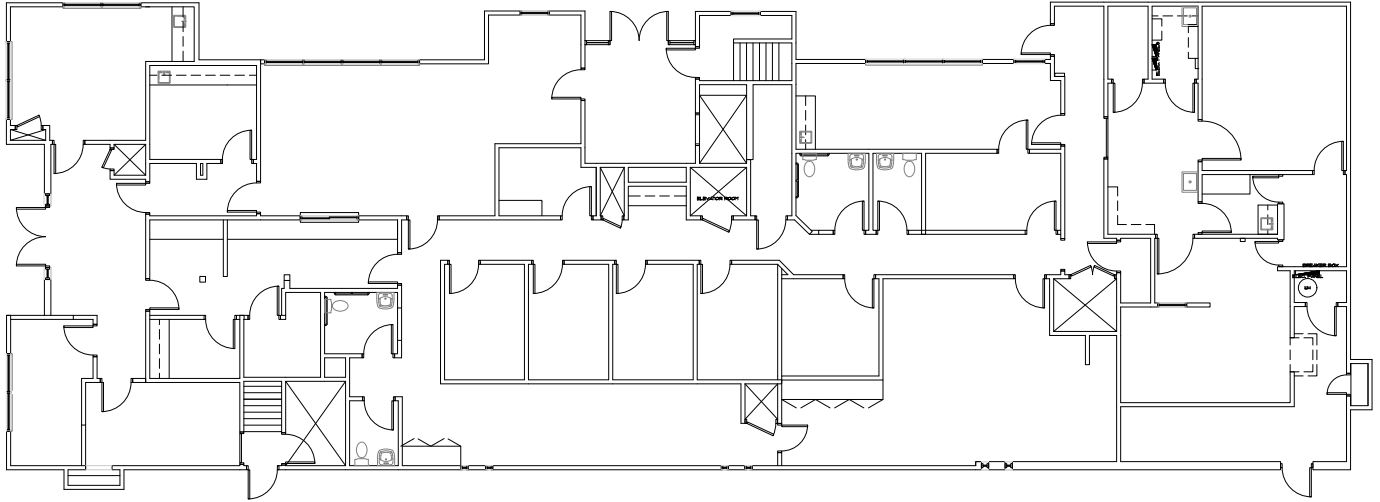

Convenient ingress/egress to & from Louis Pasteur Dr.

Move-in ready first floor suite with ample clinical and administrative space

Ample, free, surface parking

Prominent signage opportunities available

Fenced and secure site with on-site guard during building hours

7810 Louis Pasteur Dr. - San Antonio, TX 78229

THE MEDICAL ARTS BUILDING AT LOUIS PASTEUR

AVAILABILITY

First Floor ~ 6,047 SF
Remodeled in 2022

Floorplan

Convenient
Parking

First Floor
Access

Building & Monument
Signage Opportunity