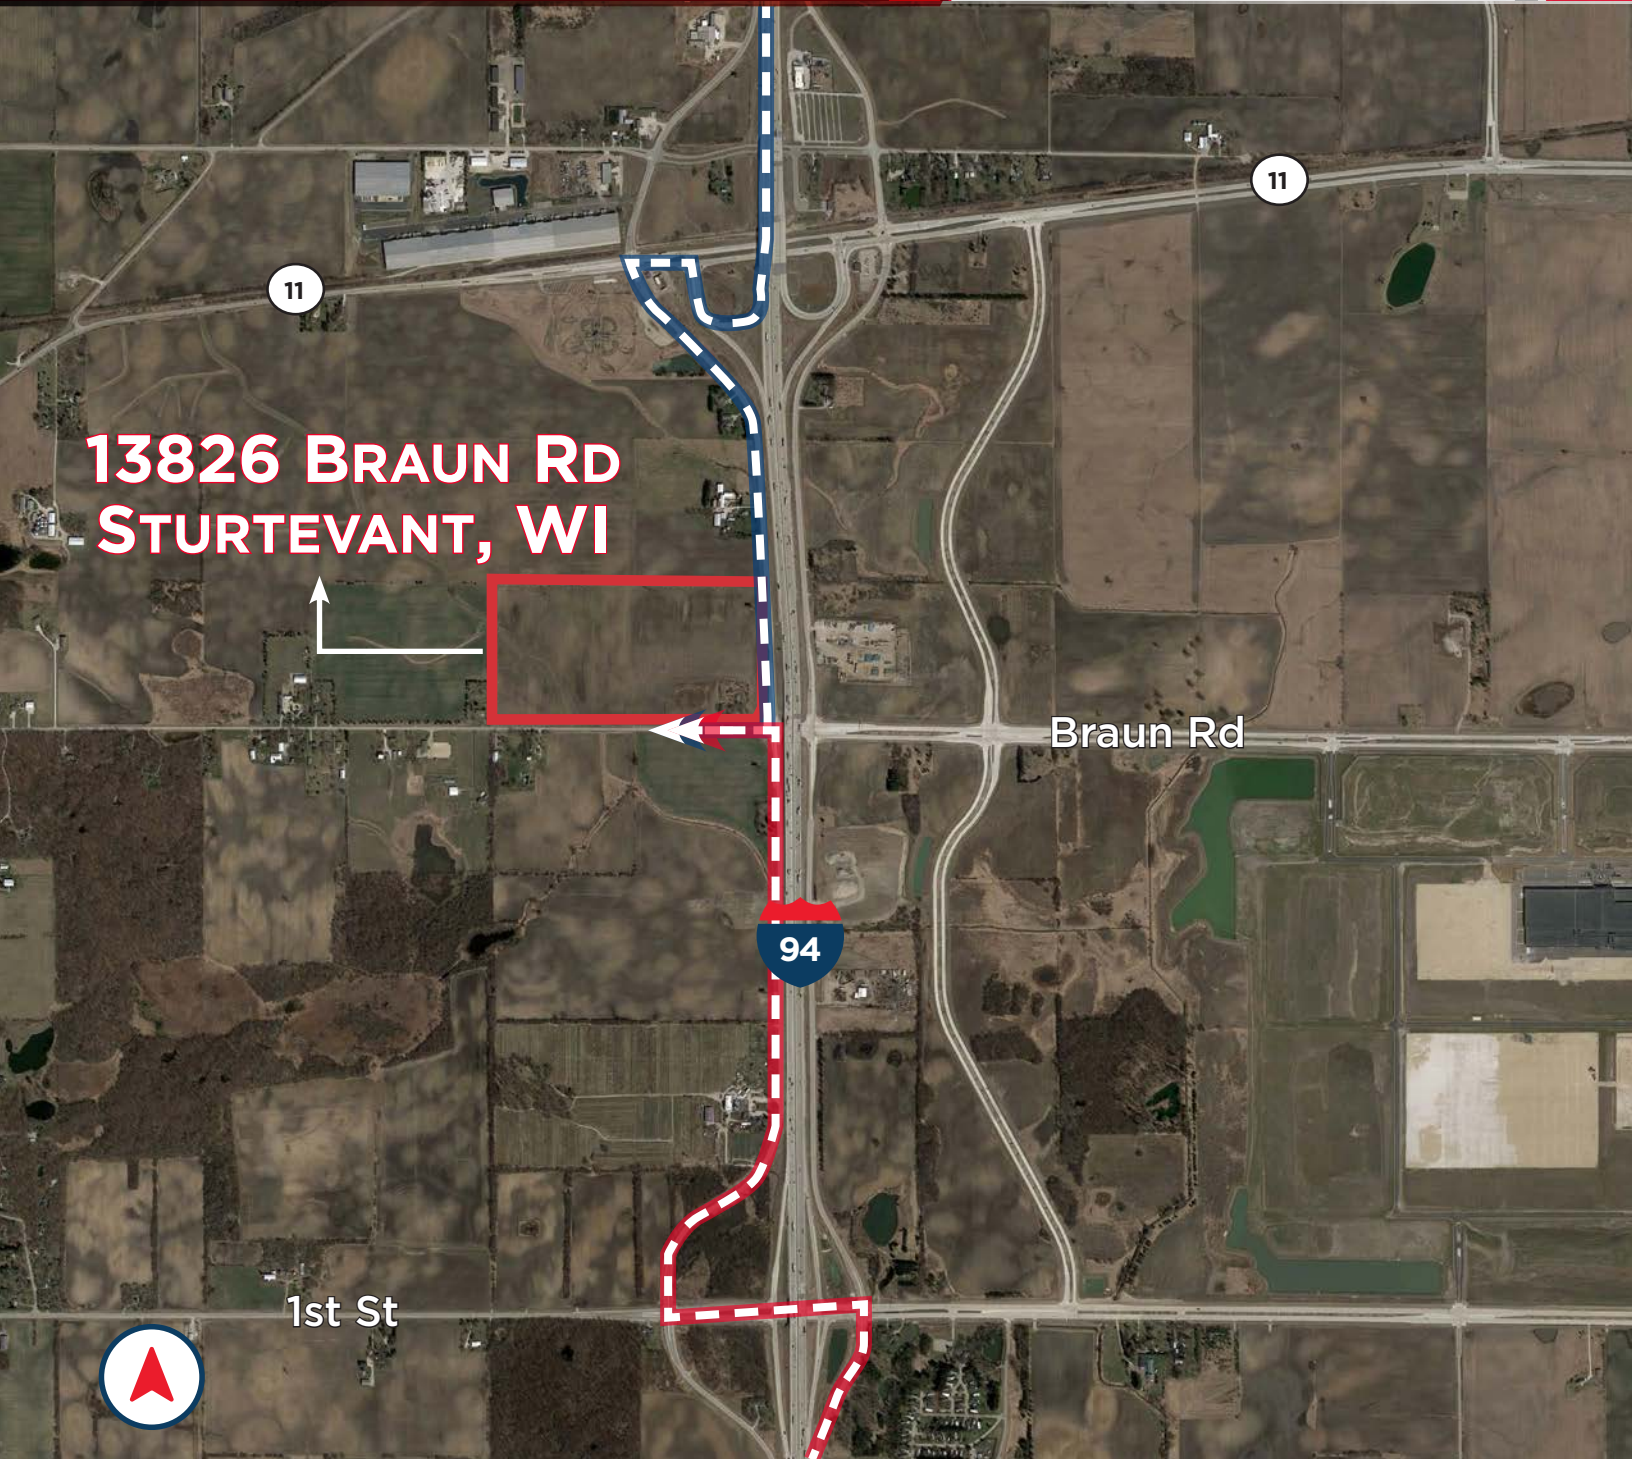

AVAILABLE 78 Acres Sturtevant, WI

Eric Fischer
Executive Managing Director
+1 847 720 1369
eric.fischer@cushwake.com

Jeff Hoffman
Principal
+1 414 203 3038
jhoffman@boerke.com

Keith Puritz
Executive Managing Director
+1 847 720 1366
keith.puritz@cushwake.com

Brett Kroner
Executive Managing Director
+1 847 720 1367
brett.kroner@cushwake.com