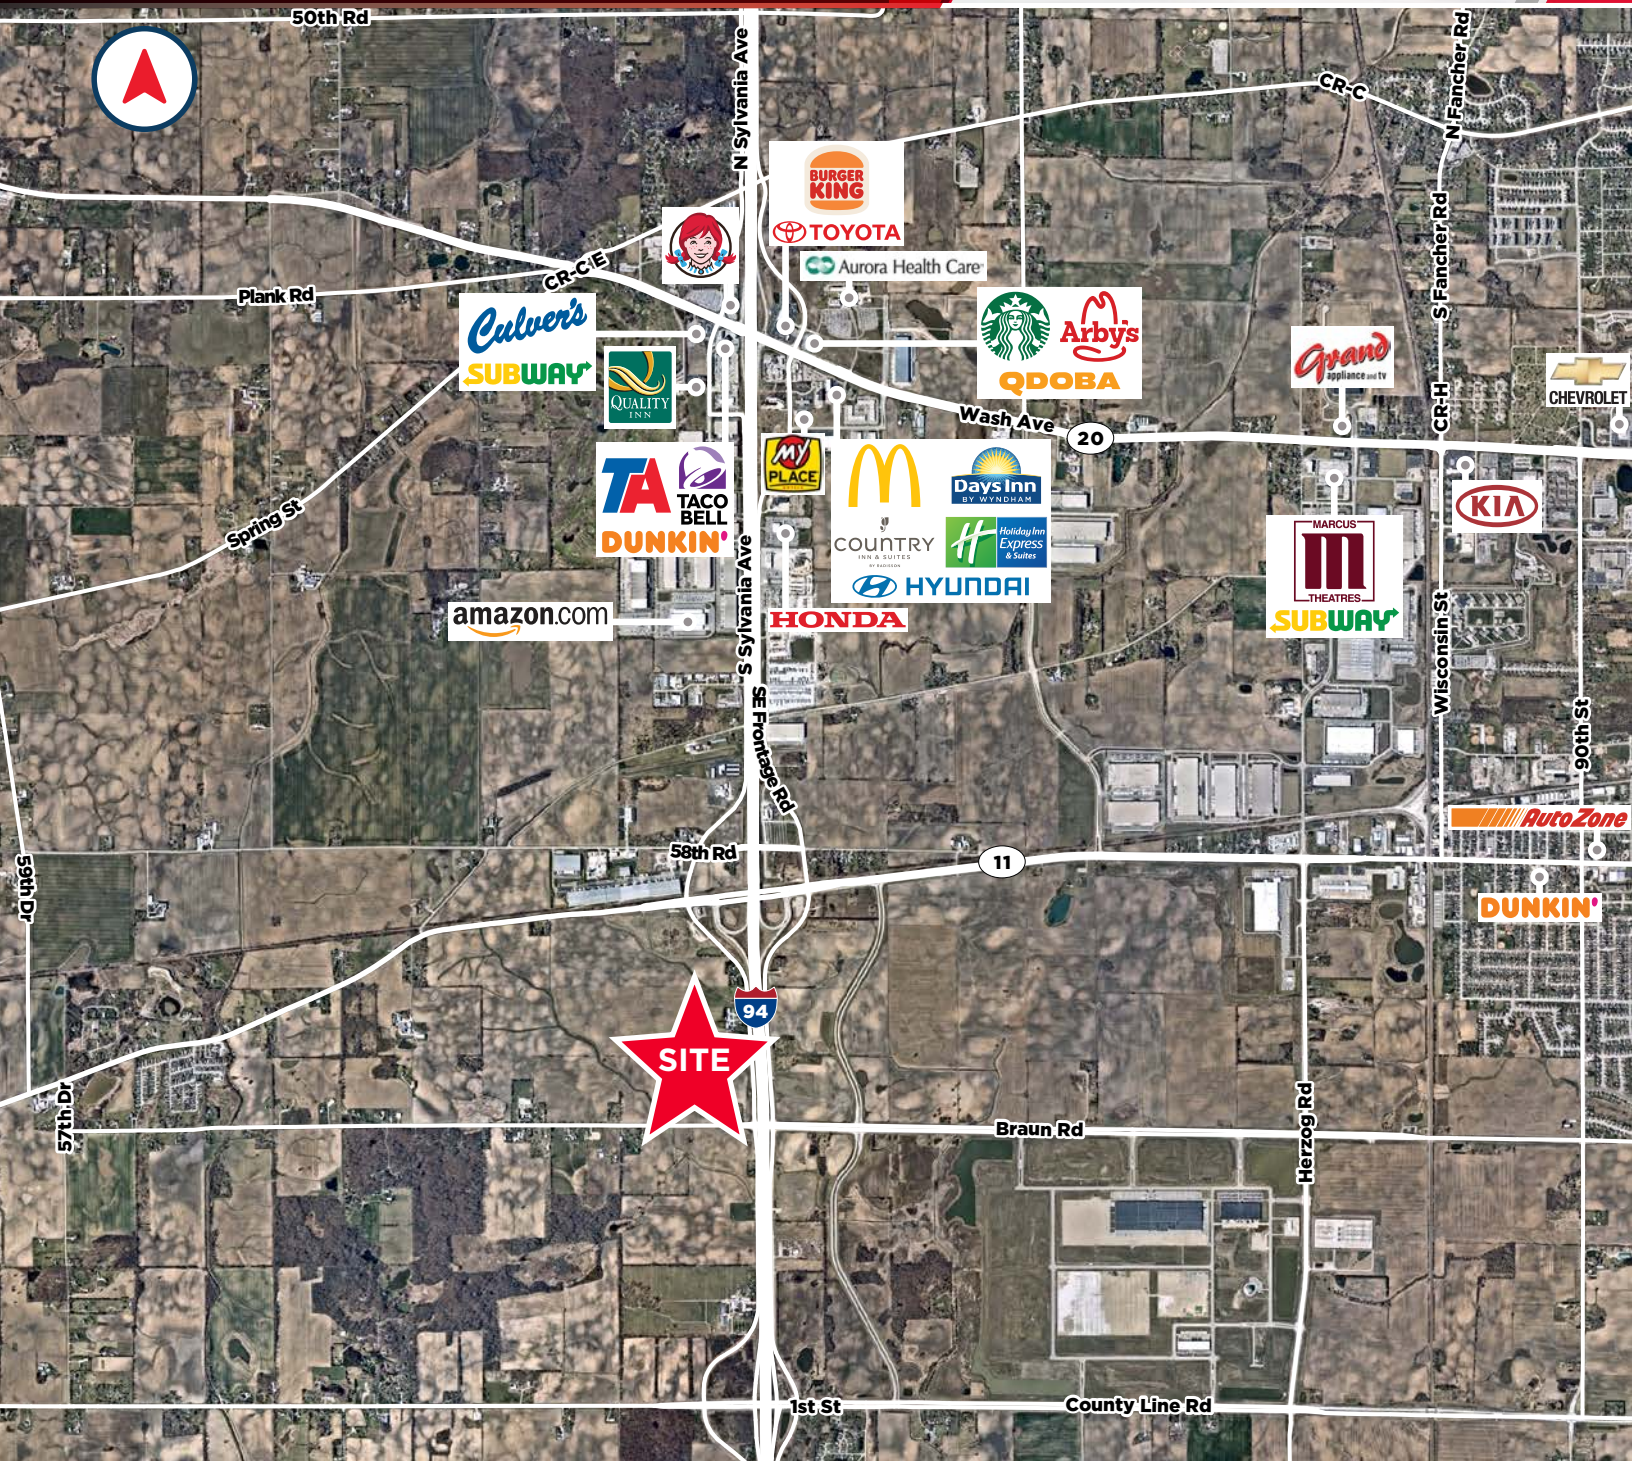

AVAILABLE 78 Acres Sturtevant, WI

Eric Fischer
Executive Managing Director
+1 847 720 1369
eric.fischer@cushwake.com

Jeff Hoffman
Principal
+1 414 203 3038
jhoffman@boerke.com

Keith Puritz
Executive Managing Director
+1 847 720 1366
keith.puritz@cushwake.com

Brett Kroner
Executive Managing Director
+1 847 720 1367
brett.kroner@cushwake.com

Cushman & Wakefield Copyright 2023. No warranty or representation, express or implied, is made to the accuracy or completeness of the information contained herein, and same is submitted subject to errors, omissions, change of price, rental or other conditions, withdrawal without notice, and to any special listing conditions imposed by the property owner(s). As applicable, we make no representation as to the condition of the property (or properties) in question.