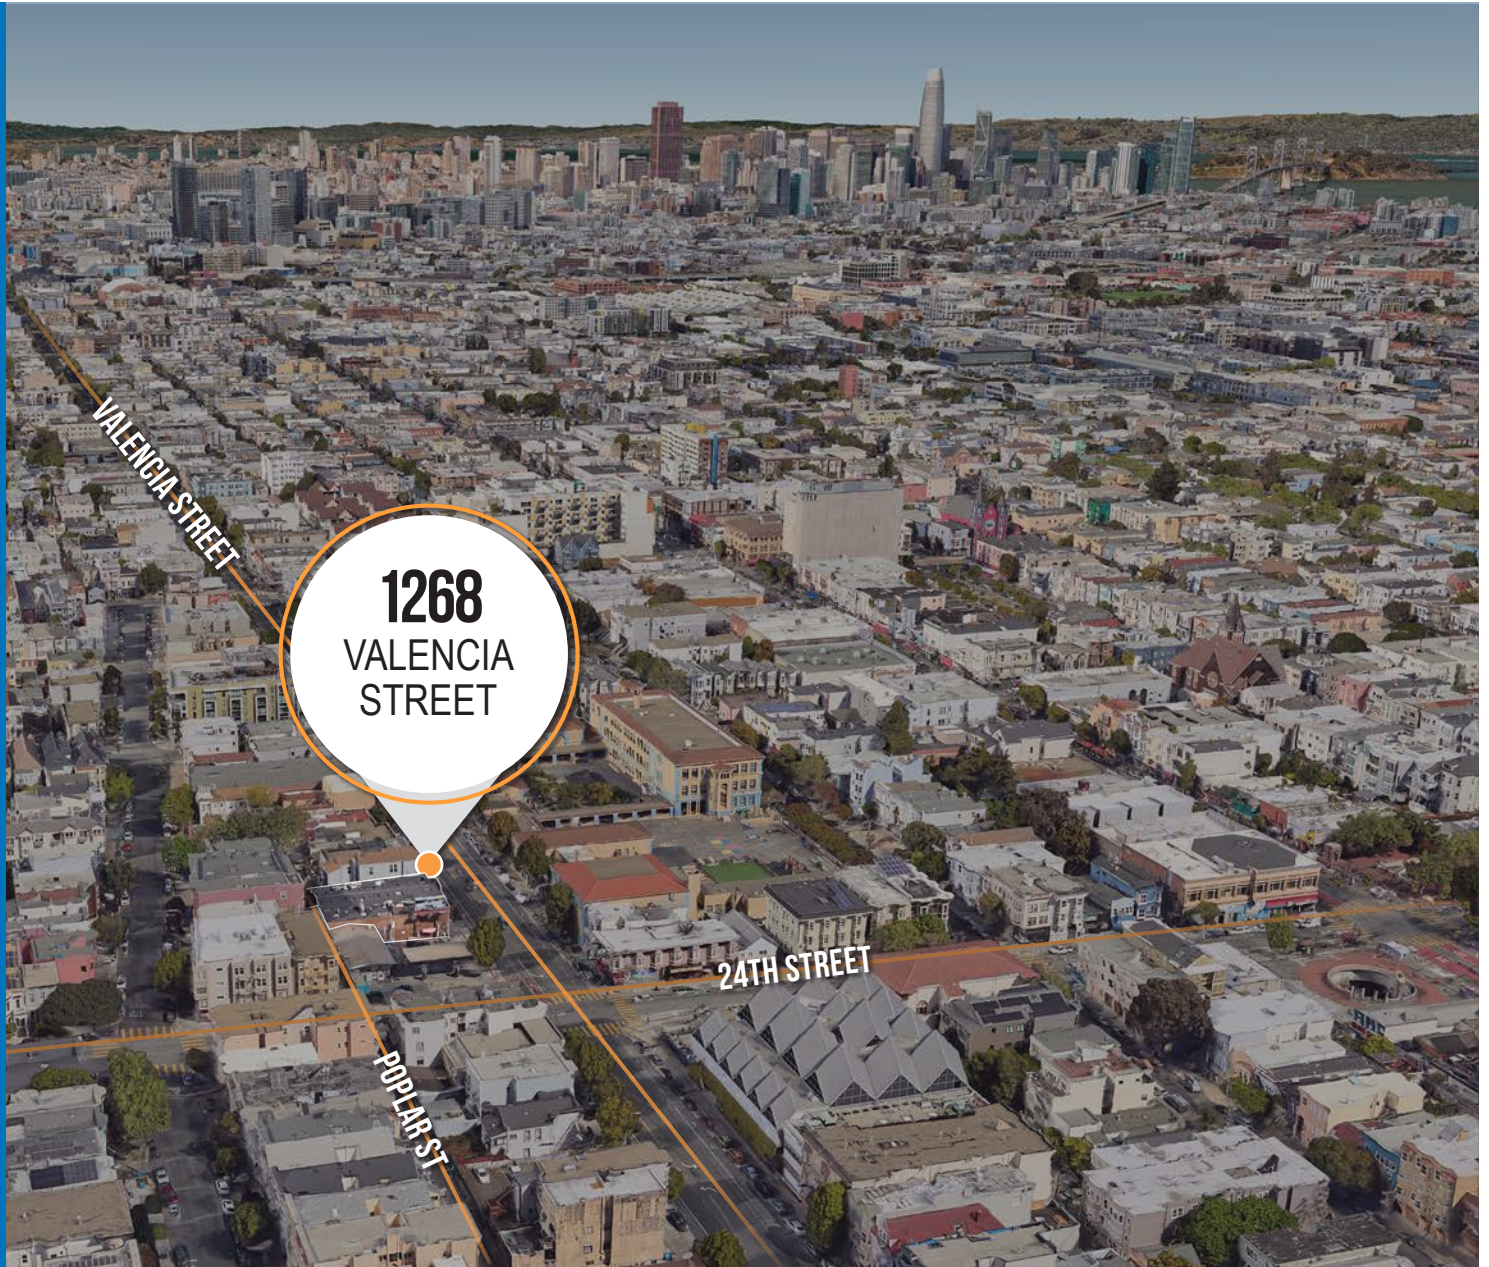

## LOCATION OVERVIEW

Located in the heart of San Francisco's Mission District the subject space is strategically located to benefit from high foot traffic.

**03 MIN** to 24th Street Bart  
**08 MIN** to Church St Muni  
**14 MIN** to Dolores Park

**05 MIN** to Mission District  
**15 MIN** to South of Market  
**20 MIN** to Financial District

**07 MIN** to 101 On-Ramp  
**12 MIN** to 280 On-Ramp  
**17 MIN** to 80 On-Ramp