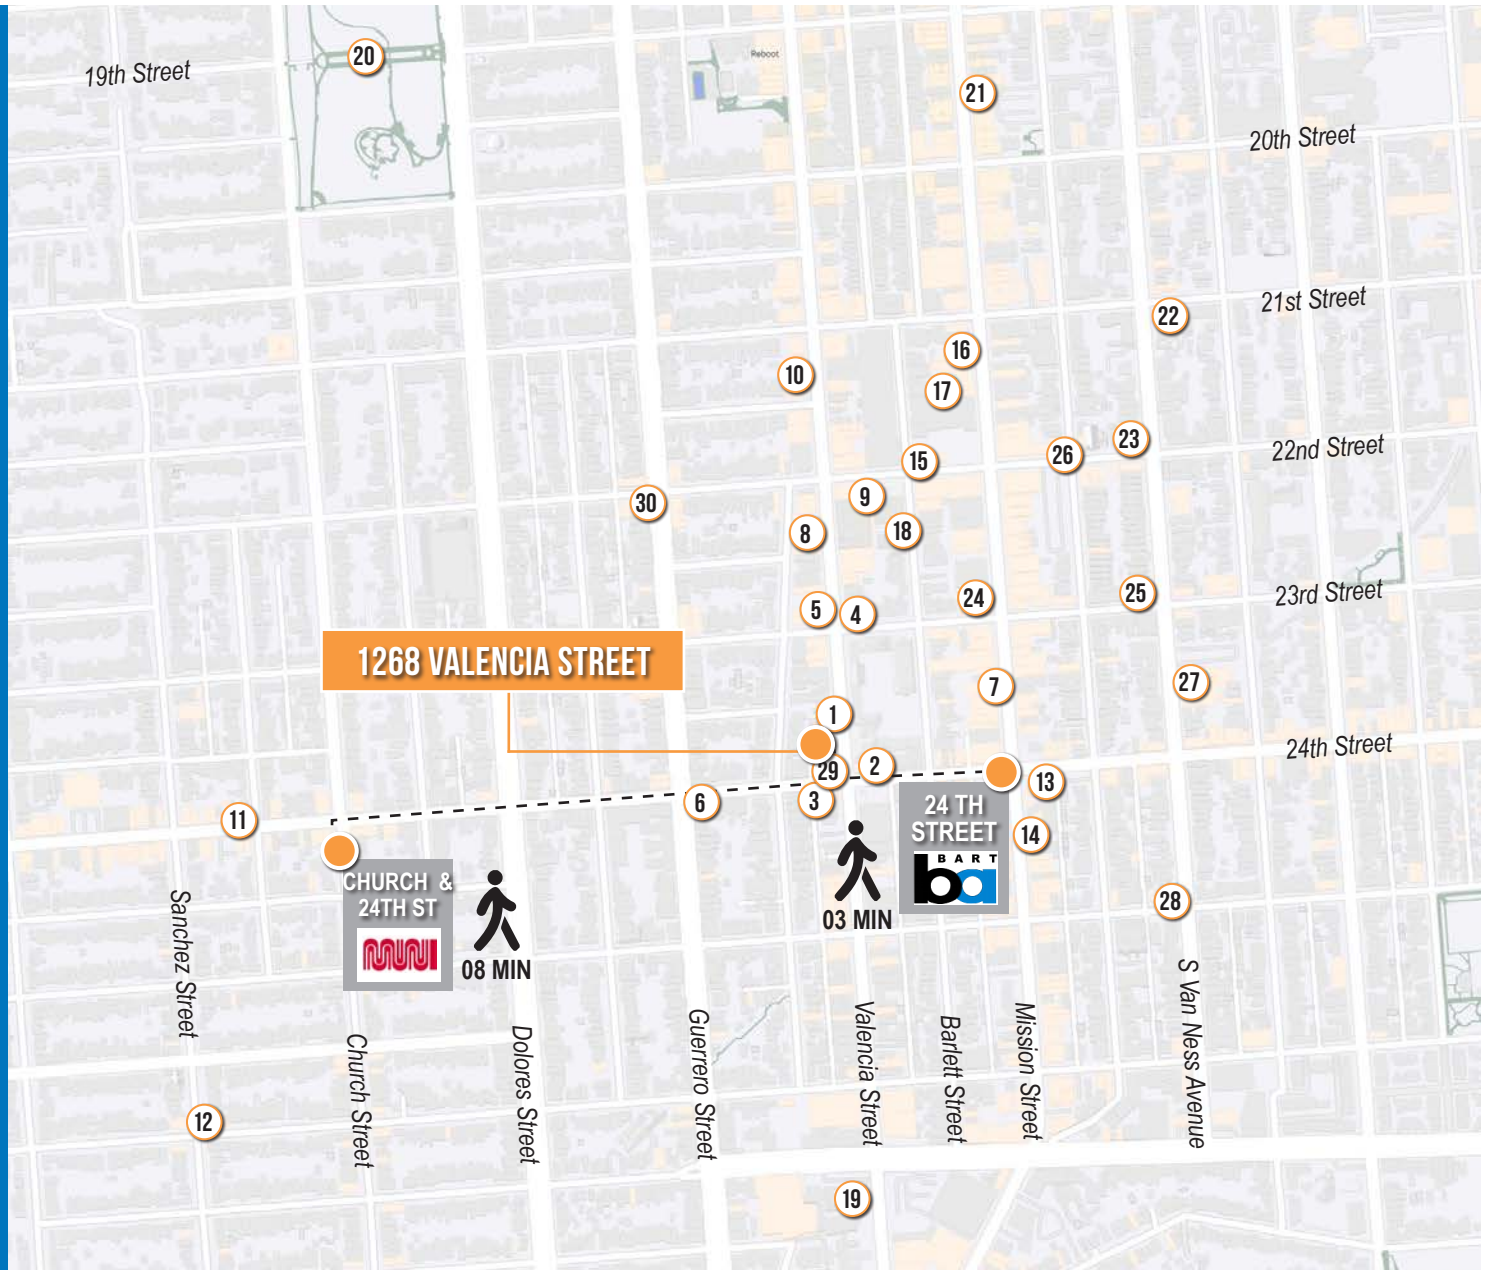

## LOCATION OVERVIEW

Located in the heart of San Francisco's Mission District the subject space is strategically located to benefit from high foot traffic.

**03 MIN** to 24th Street Bart  
**08 MIN** to Church St Muni  
**14 MIN** to Dolores Park

**05 MIN** to Mission District  
**15 MIN** to South of Market  
**20 MIN** to Financial District

**07 MIN** to 101 On-Ramp  
**12 MIN** to 280 On-Ramp  
**17 MIN** to 80 On-Ramp

## NEARBY AMENITIES

- 1..... KitTea Cat Lounge
- 2..... Valencia Farmers Market
- 3..... Papalote
- 4..... Beretta
- 5..... Sanguchon Eatery
- 6..... Fiore Caffe
- 7..... Pollo Campero
- 8..... Bottega
- 9..... Breakfast Little
- 10..... Ritual Coffee Roasters
- 11..... Saru Sushi Bar
- 12..... Noe Cafe
- 13..... McDonald's
- 14..... Ariel's Breakfast
- 15..... Al Carajo
- 16..... Lolinda
- 17..... Grand Coffee Too
- 18..... City College of SF
- 19... CPMC Mission Bernal Campus
- 20..... Mission Dolores Park
- 21..... Abanico Coffee Roasters
- 22..... Limón
- 23..... Corazon Maya
- 24..... Walgreens
- 25..... United States Postal Service
- 26..... La Copa Loca Gelato
- 27..... Grocery Outlet
- 28..... Phone Booth
- 29..... Funky Elephant Thai
- 30..... Plain Jane