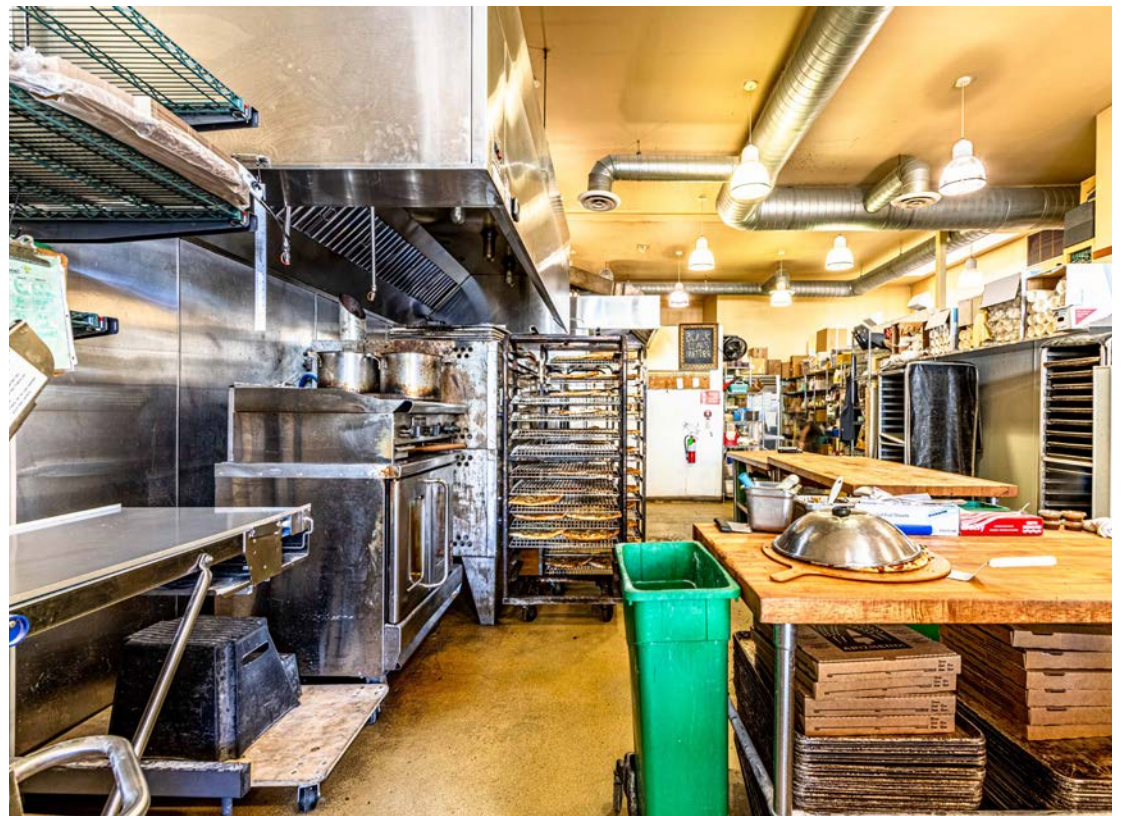

## BUILDING ATTRIBUTES

- + Well Located in Prime Location
- + Type 1 and Type 2 Hoods
- + ADA Compliant Restroom
- + Employee Restroom
- + Full HVAC
- + Parklet
- + Walk In Refrigeration
- + Prominent Storefront and Visibility
- + High Ceilings