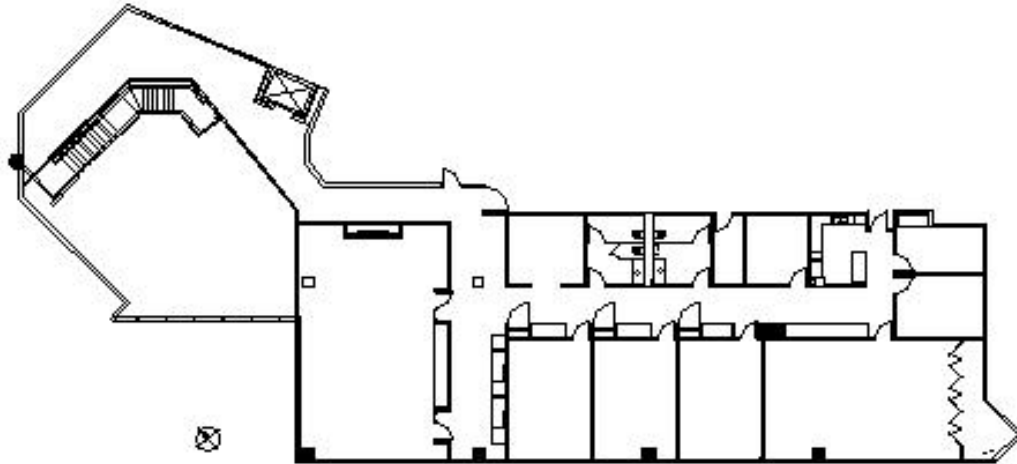

ONE PIERCE PLACE

Suite 1600 West
6,777 SF

HAMILTON
PARTNERS

Contact Information:

www.hpre.com

630-250-9700

Patrick McKillen

pmckillen@hpre.com