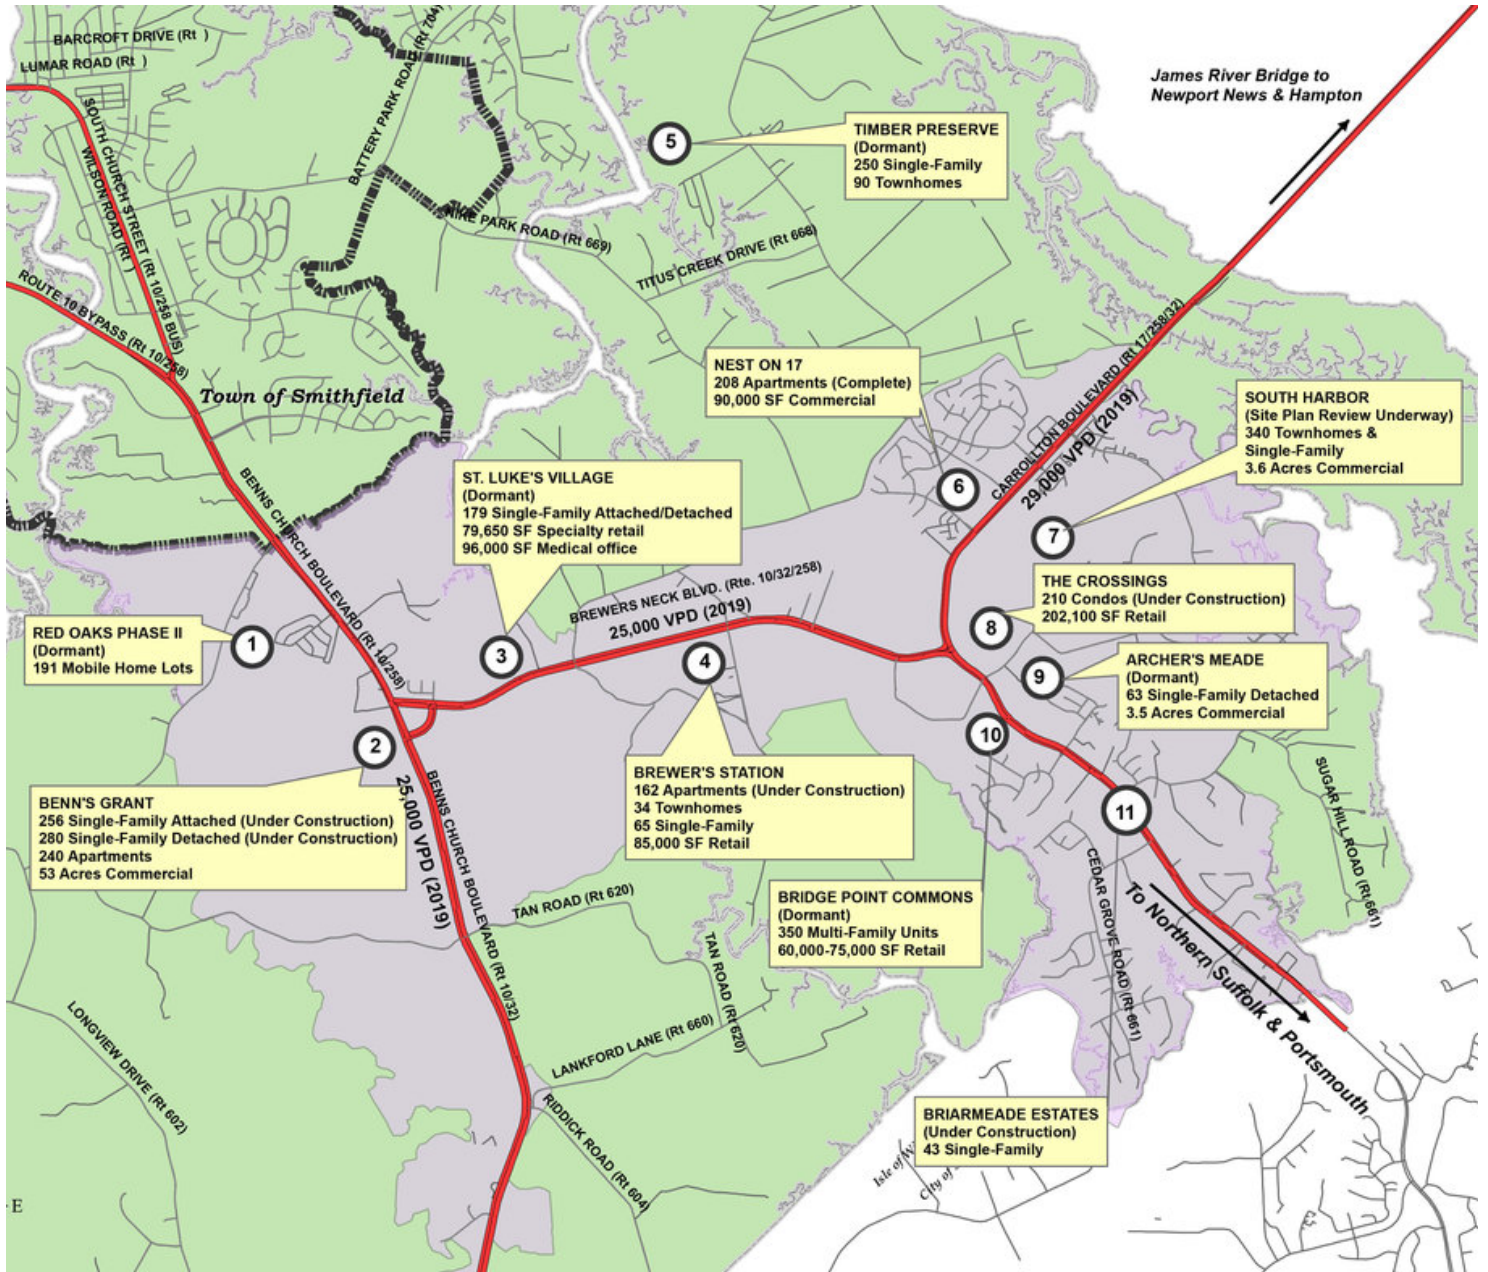

SHOPPES AT EAGLE HARBOR

13609 CARROLLTON BOULEVARD, CARROLLTON, VA 23314

FUTURE DEVELOPMENT MAP