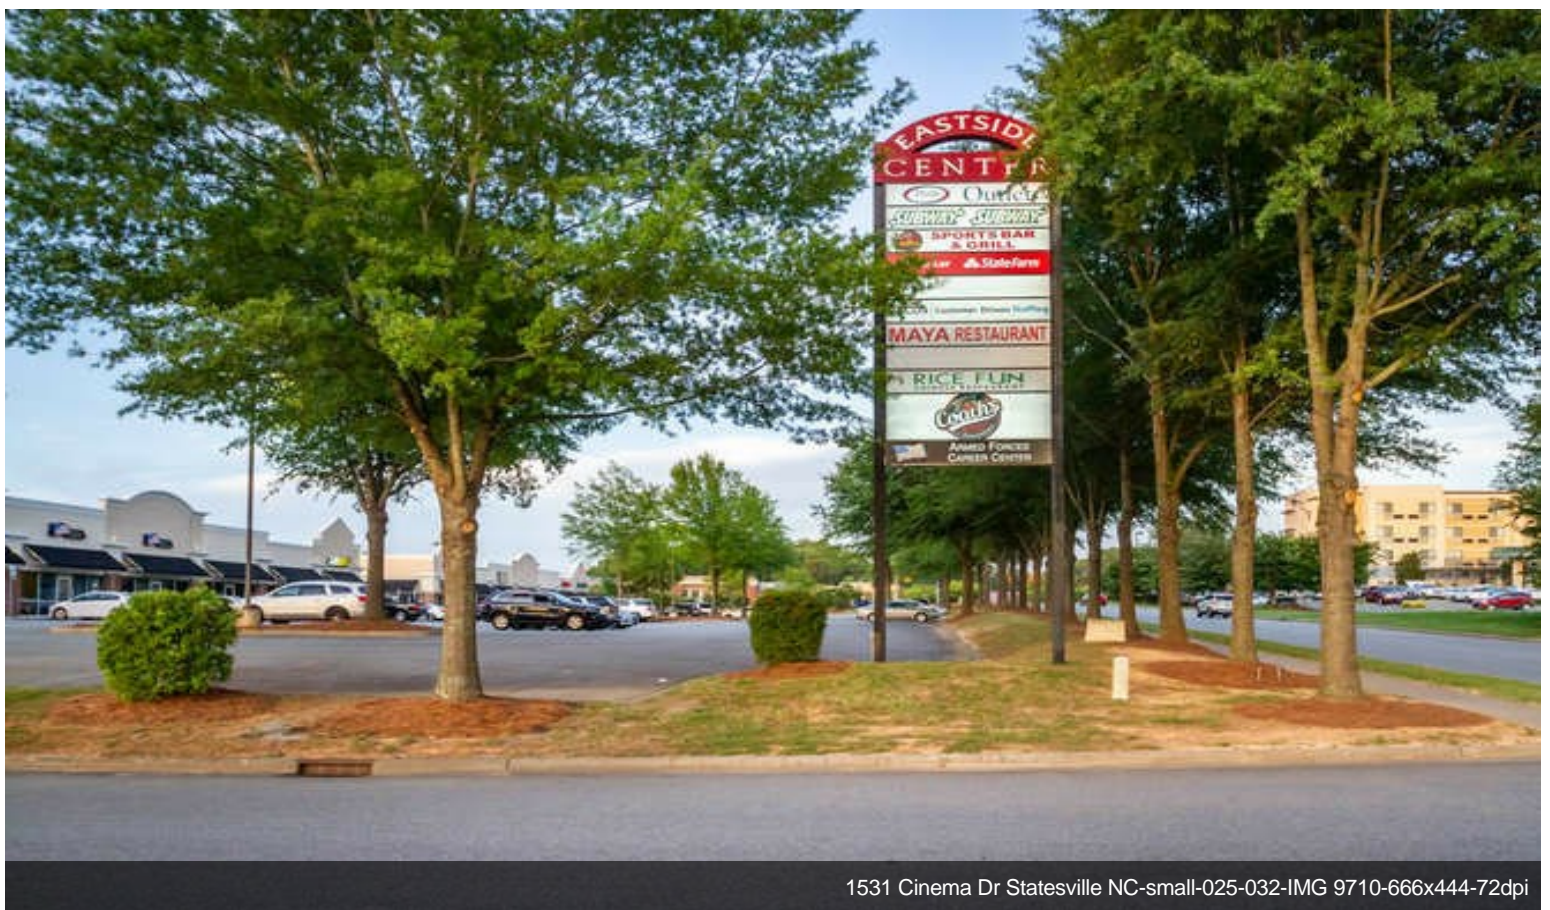

1531 Cinema Dr Statesville NC-small-025-032-IMG 9710-666x444-72dpi