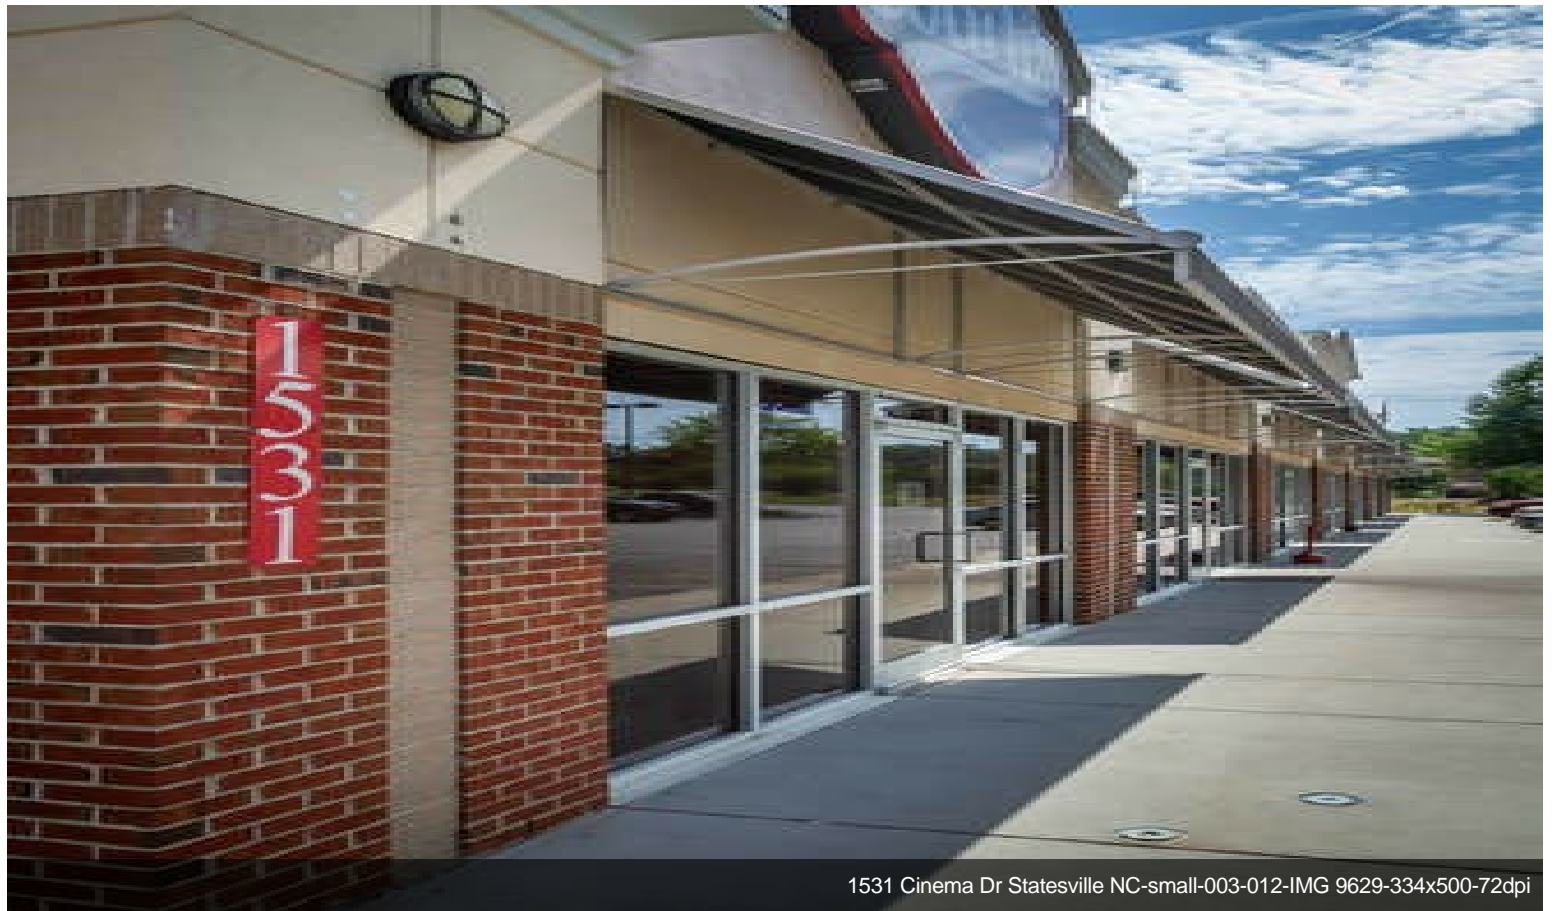

Property Photos

1531 Cinema Dr Statesville NC-small-003-012-IMG 9629-334x500-72dpi