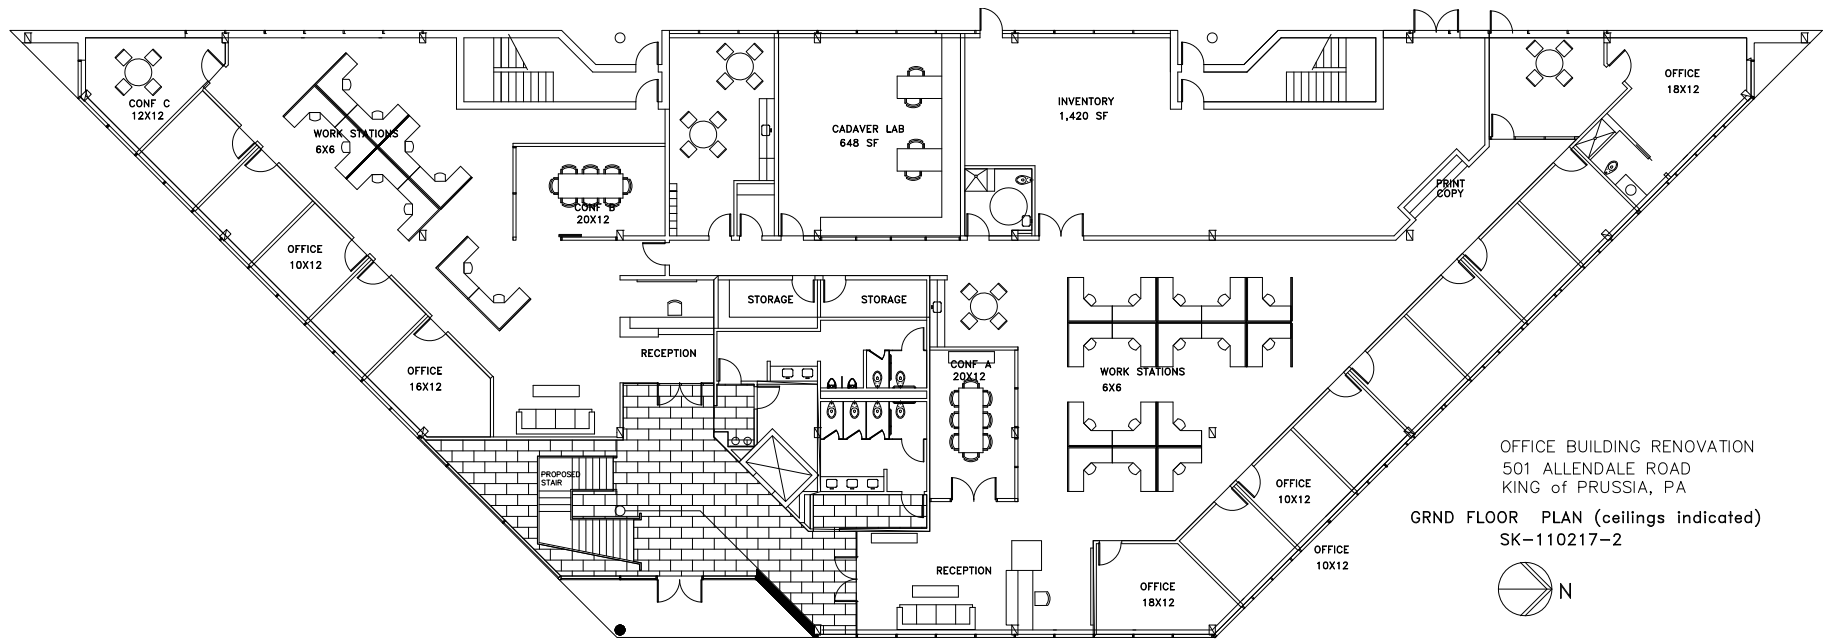

501 Allendale Road, King of Prussia, PA 19406

Available Space

- First floor
±4,000 SF to ±13,000 SF

Property Highlights

- Exceptional parking available
- Dramatic atrium lobby
- High visibility signage
- New common areas and exterior

Space Highlights

- Entrance directly off lobby
- Kitchenette
- Large conference room
- Open ceiling

501 Allendale Road, King of Prussia, PA 19406

Suite 102
3,982 RSF

501 Allendale Road, King of Prussia, PA 19406

First Floor

±4,000 SF to ±13,000 SF

501 Allendale Road, King of Prussia, PA 19406