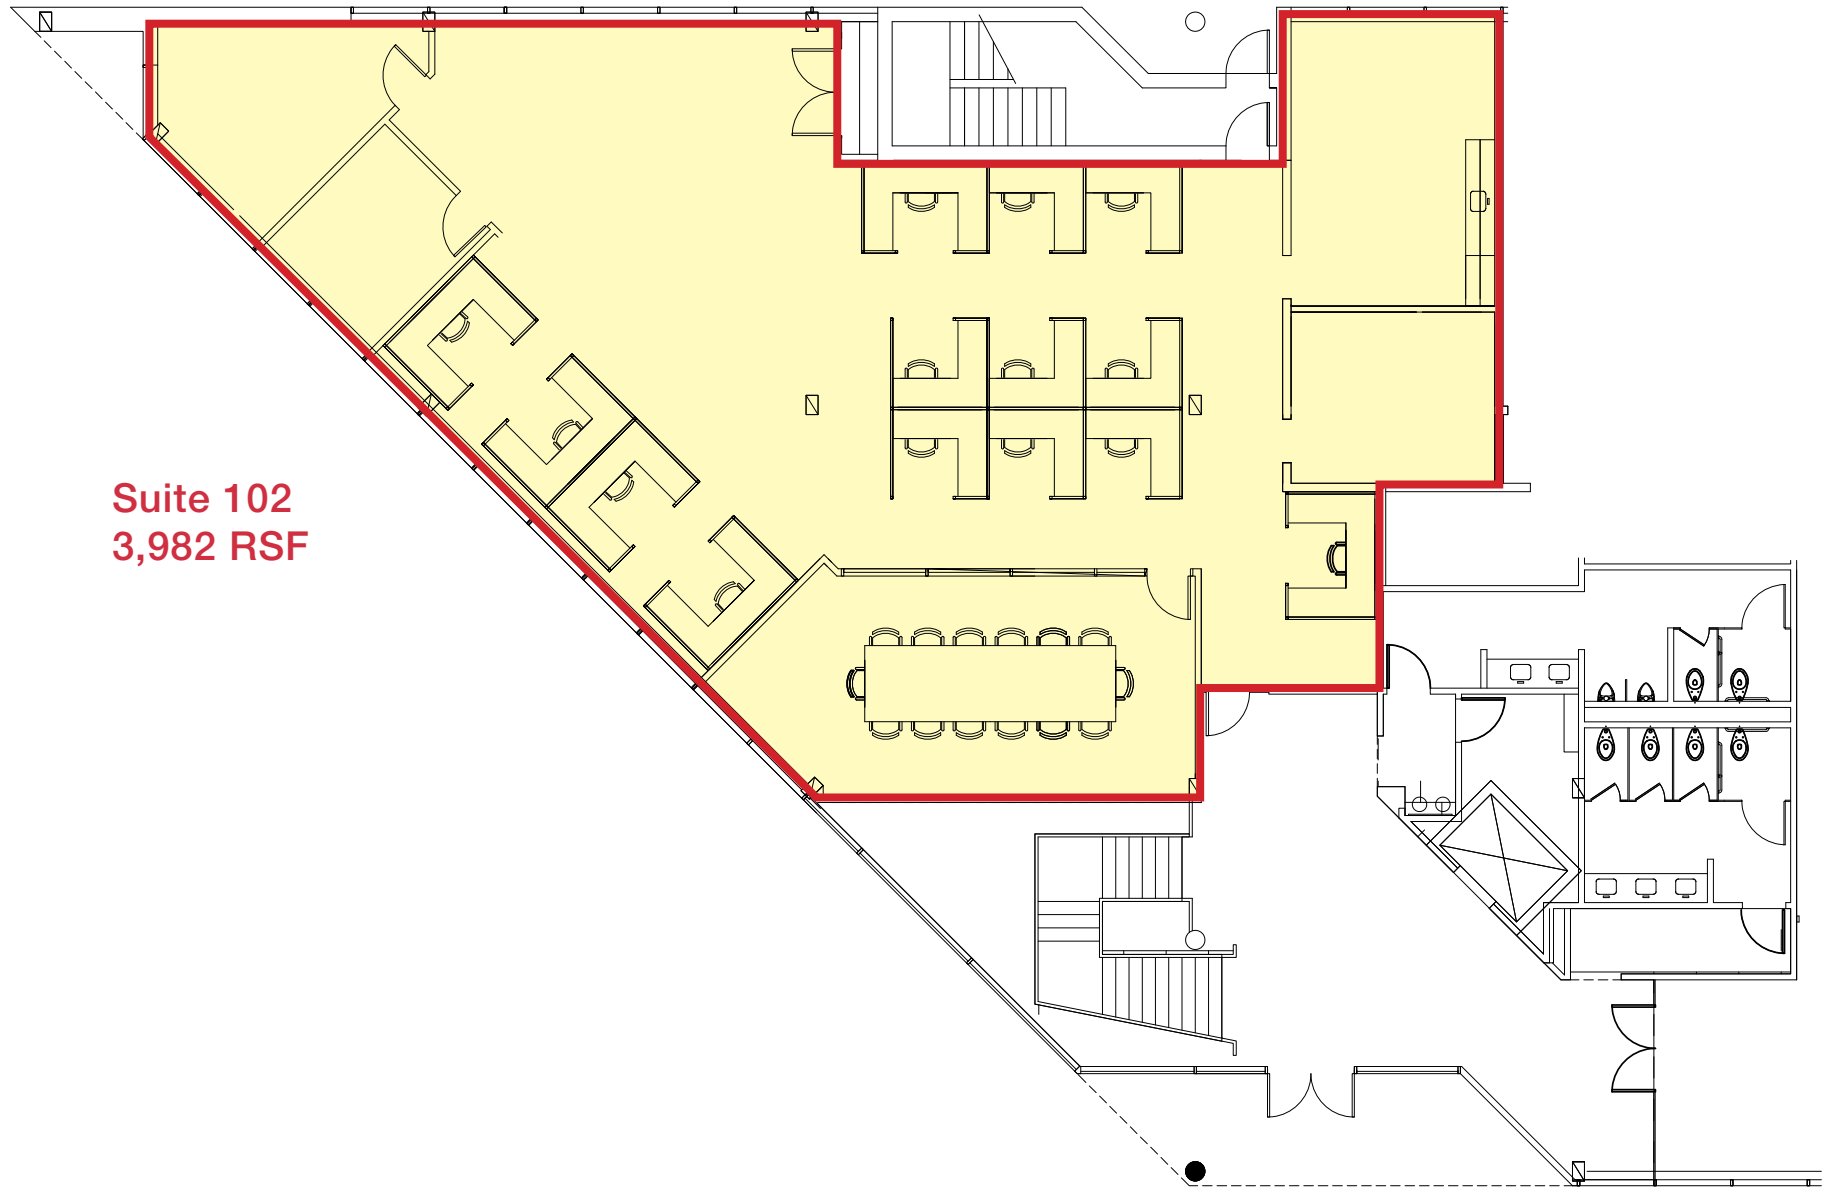

501 Allendale Road, King of Prussia, PA 19406

Available Space

- First floor
±4,000 SF to ±13,000 SF

Property Highlights

- Exceptional parking available
- Dramatic atrium lobby
- High visibility signage
- New common areas and exterior

Space Highlights

- Entrance directly off lobby
- Kitchenette
- Large conference room
- Open ceiling

501 Allendale Road, King of Prussia, PA 19406

Suite 102
3,982 RSF

501 Allendale Road, King of Prussia, PA 19406

First Floor

±4,000 SF to ±13,000 SF

501 Allendale Road, King of Prussia, PA 19406