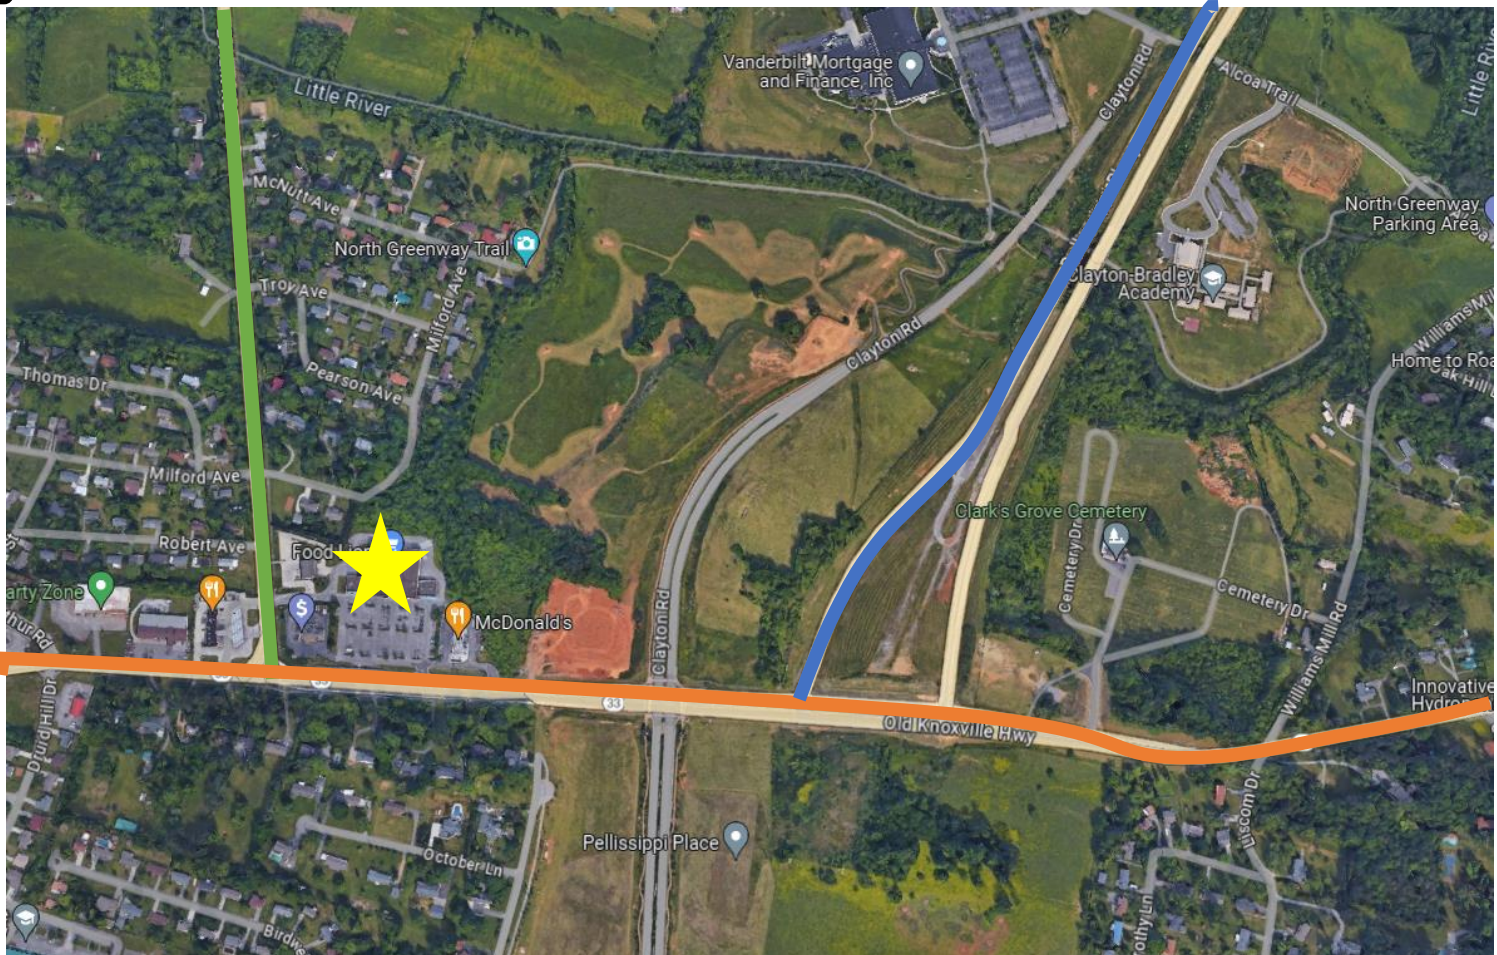

Clarks Grove Shopping Center

1,080 SF Available

2923 Old Knoxville Highway
Alcoa, TN 37804

Clarks Grove Shopping Center

Co- Tenants

Space	Tenant
1	Jim Henry's
2	Advanced Printing & Shipping
3	Salon 3131
4	Food Lion
5	Subway
6	The Artistic Bean
7	1,080 SF Available
8	Heritage Nutrition

Traffic Count

Color	Street	Vehicles Per Day
Green	E. Hunt Rd.	4,355
Orange	Old Knoxville Highway	18,133
Blue	Pellissippi Pkwy	12,773

Clarks Grove Shopping Center

Demographics

Radius	1 Mile	3 Mile	5 Mile
Population			
2028 Projection	3,435	26,241	62,561
2023 Estimate	3,352	25,192	59,988
2010 Census	3,295	22,358	52,805
Growth 2023 - 2028	2.48%	4.16%	4.29%
Growth 2010 - 2023	1.73%	12.68%	13.60%
2023 Population by Hispanic Origin			
2023 Population	3,352	25,192	59,988
White	3,132 93.44%	22,270 88.40%	54,310 90.53%
Black	113 3.37%	1,858 7.38%	3,410 5.68%
Am. Indian & Alaskan	26 0.78%	166 0.66%	329 0.55%
Asian	17 0.51%	262 1.04%	582 0.97%
Hawaiian & Pacific Island	0 0.00%	26 0.10%	72 0.12%
Other	63 1.88%	609 2.42%	1,285 2.14%
U.S. Armed Forces	0	47	111
Households			
2028 Projection	1,434	10,617	25,792
2023 Estimate	1,399	10,193	24,721
2010 Census	1,376	9,066	21,728
Growth 2023 - 2028	2.50%	4.16%	4.33%
Growth 2010 - 2023	1.67%	12.43%	13.77%
Owner Occupied	1,004 71.77%	6,959 68.27%	16,233 65.66%
Renter Occupied	395 28.23%	3,235 31.74%	8,488 34.34%
2023 Households by HH Income			
Income: <\$25,000	360 25.71%	2,304 22.60%	5,662 22.90%
Income: \$25,000 - \$50,000	336 24.00%	2,512 24.64%	5,632 22.78%
Income: \$50,000 - \$75,000	195 13.93%	1,686 16.54%	4,089 16.54%
Income: \$75,000 - \$100,000	247 17.64%	1,652 16.21%	3,397 13.74%
Income: \$100,000 - \$125,000	116 8.29%	932 9.14%	2,330 9.43%
Income: \$125,000 - \$150,000	77 5.50%	646 6.34%	1,587 6.42%
Income: \$150,000 - \$200,000	47 3.36%	300 2.94%	1,213 4.91%
Income: \$200,000+	22 1.57%	161 1.58%	811 3.28%
2023 Avg Household Income	\$64,856	\$65,962	\$72,356
2023 Med Household Income	\$50,714	\$54,396	\$56,136