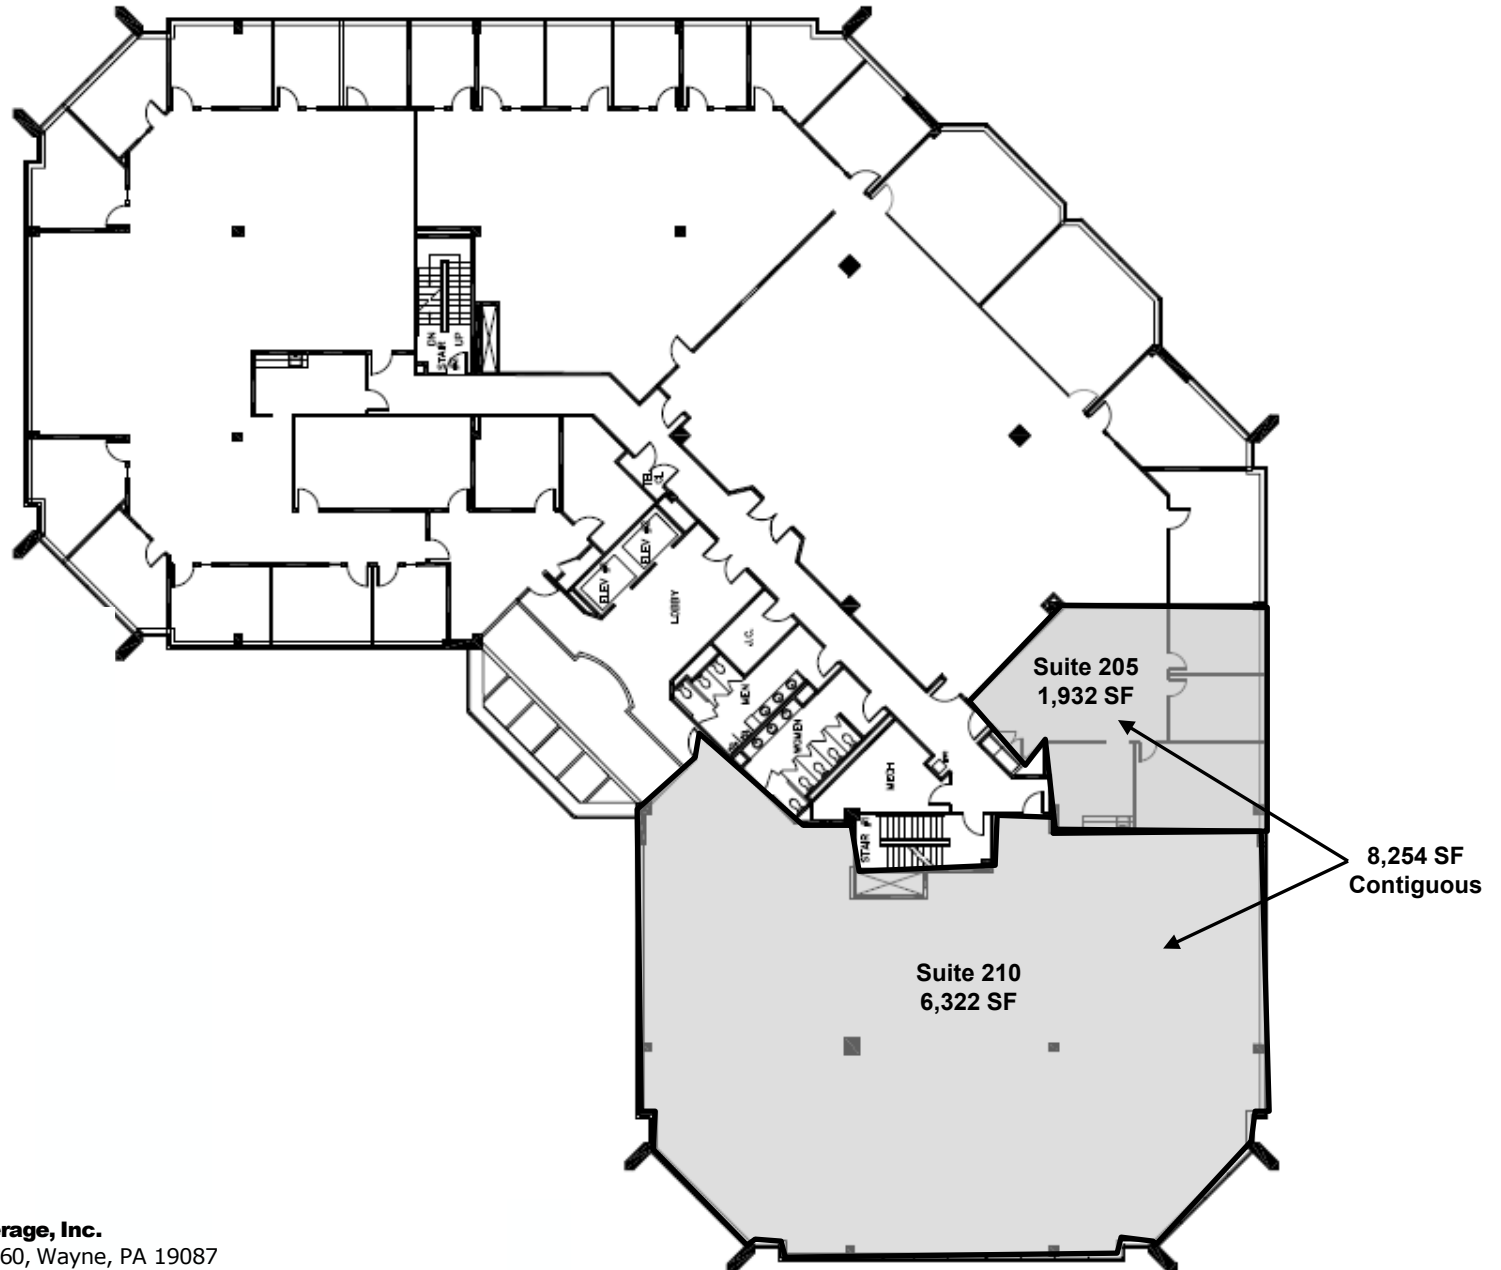

**Plymouth Meeting Executive Campus
Bldg. 610, Second Floor**

**Team
contacts**

Adam Shute
+1610 574 3869
adam.shute@jll.com

Ryan FitzPatrick
+1610 639 8980
Tryan.fitzpatrick@jll.com

JLL | Jones Lang LaSalle Brokerage, Inc.
550 E Swedesford Road, Suite 260, Wayne, PA 19087
+1610 249 2255