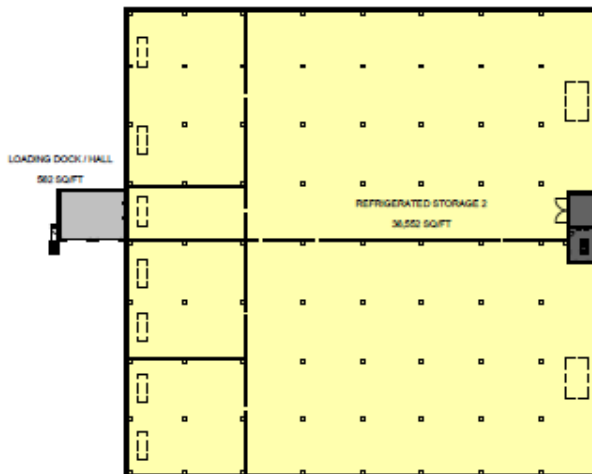

1300 Estes Dr SW | Atlanta, GA  
 Freezer, Cooler & Ambient Storage Building Specs

Lower Level Cooler

	ROOM	SQ/FT		ROOM	SQ/FT
	DRY STORAGE	61,600		LOADING DOCK / HALL	17,928
	REFRIGERATED STORAGE	57,865		ENGINE ROOM	2,645
	FREEZER STORAGE	38,552		CHARGING	1,269
	OFFICE	3,980		MAINTAINED	917
	TOTAL	161,997		HIGH VOLT	437
				TOTAL	185,193