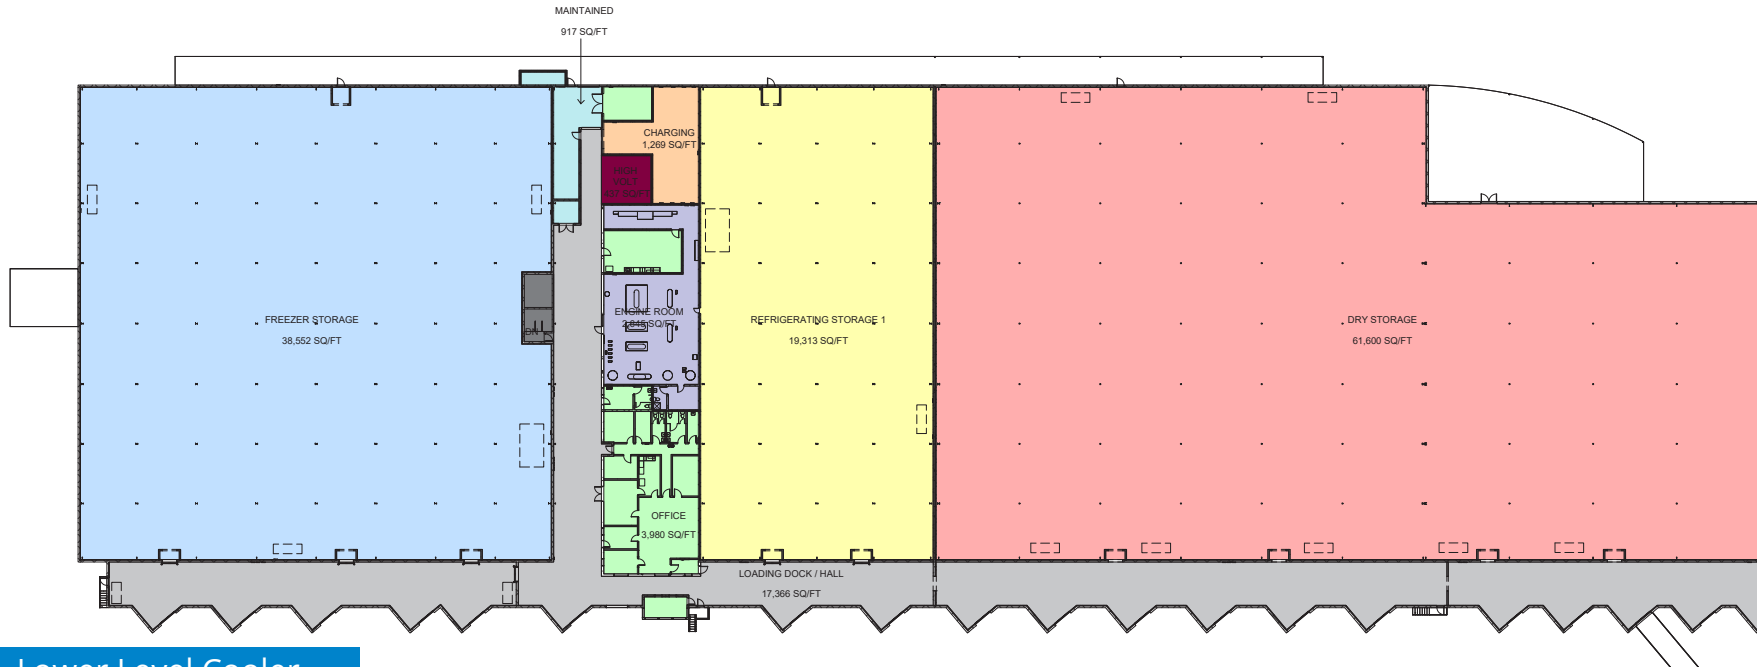

1300 Estes Dr SW | Atlanta, GA
Freezer, Cooler & Ambient Storage Building Specs

Lower Level Cooler