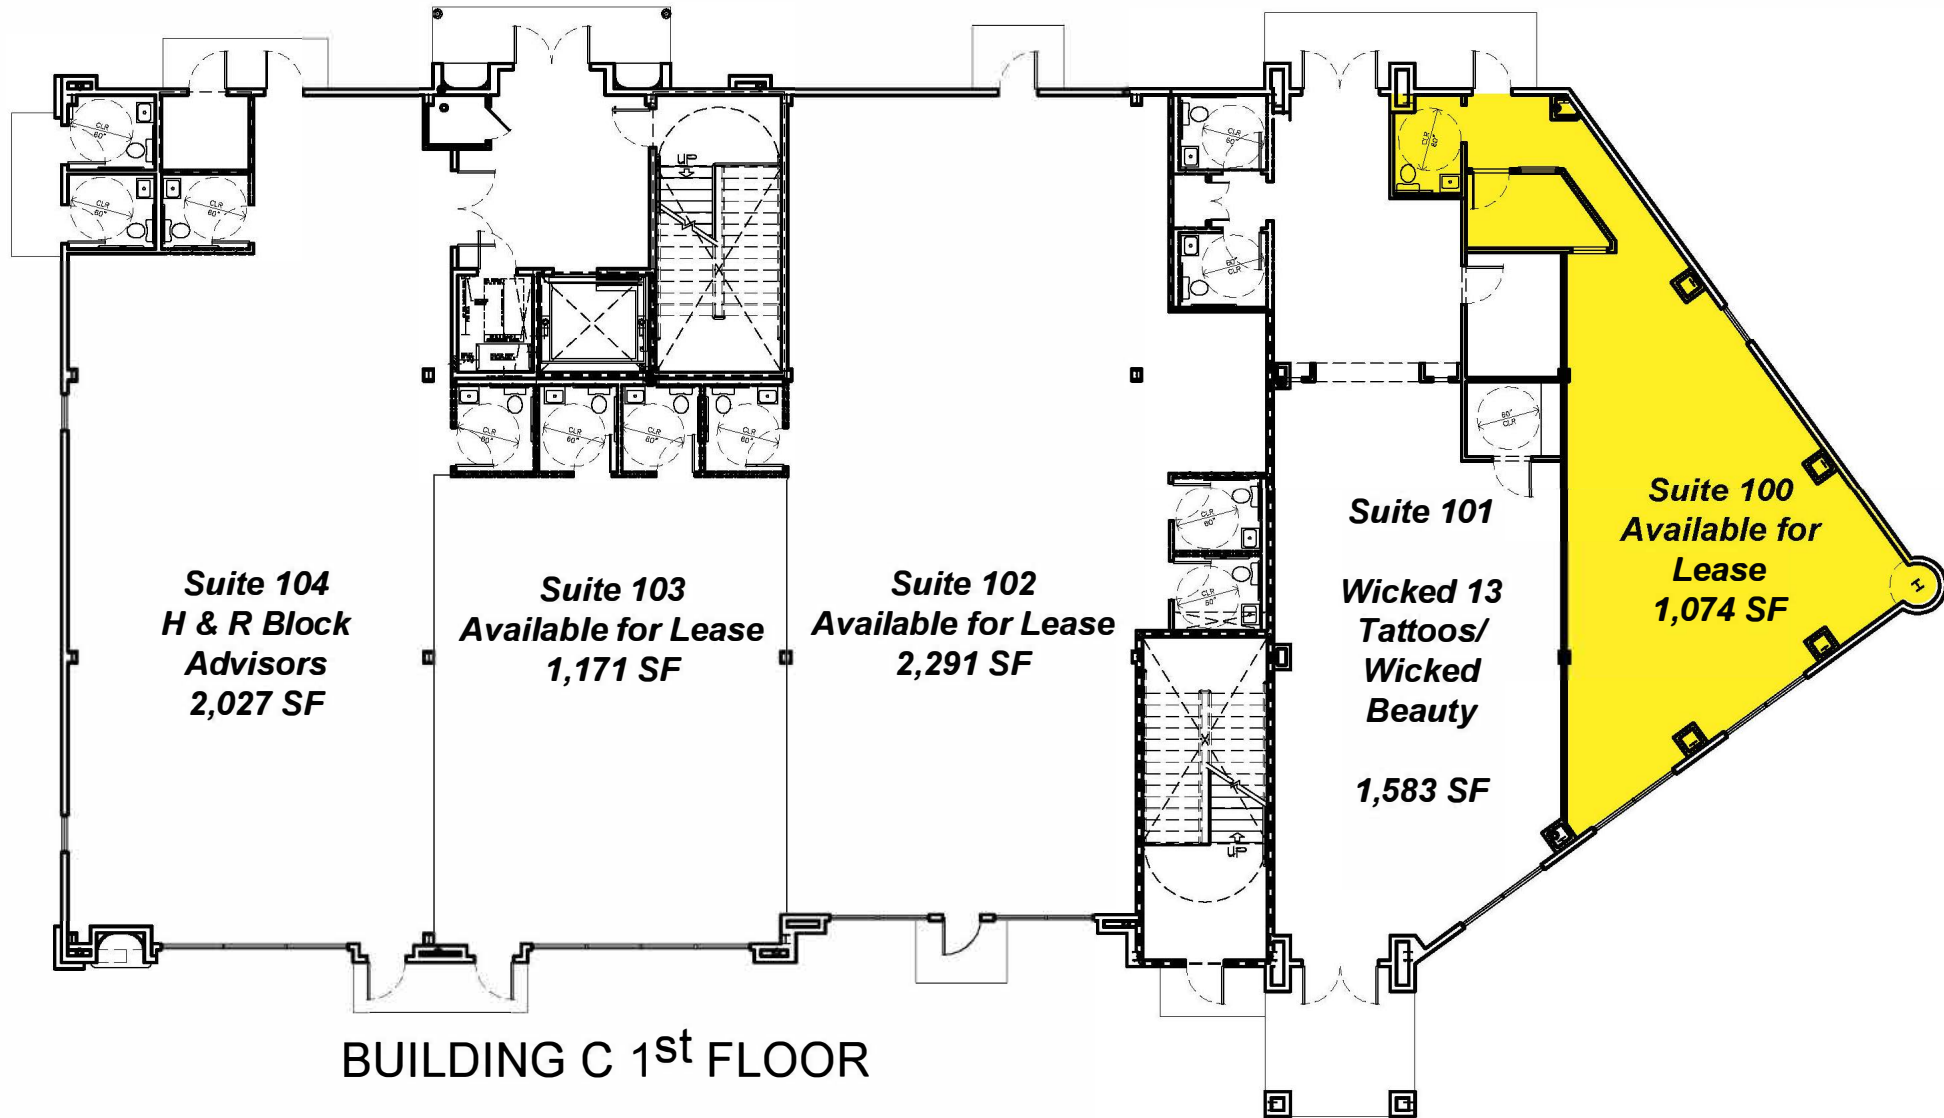

*Fountain Park Centre*

1901 Manhattan Blvd.  
Harvey, LA 70058

© 2014 Fountain Park Centre. All rights reserved. This floor plan is for informational purposes only and does not constitute an offer of space. For more information, please contact the leasing office at 281.281.1111.