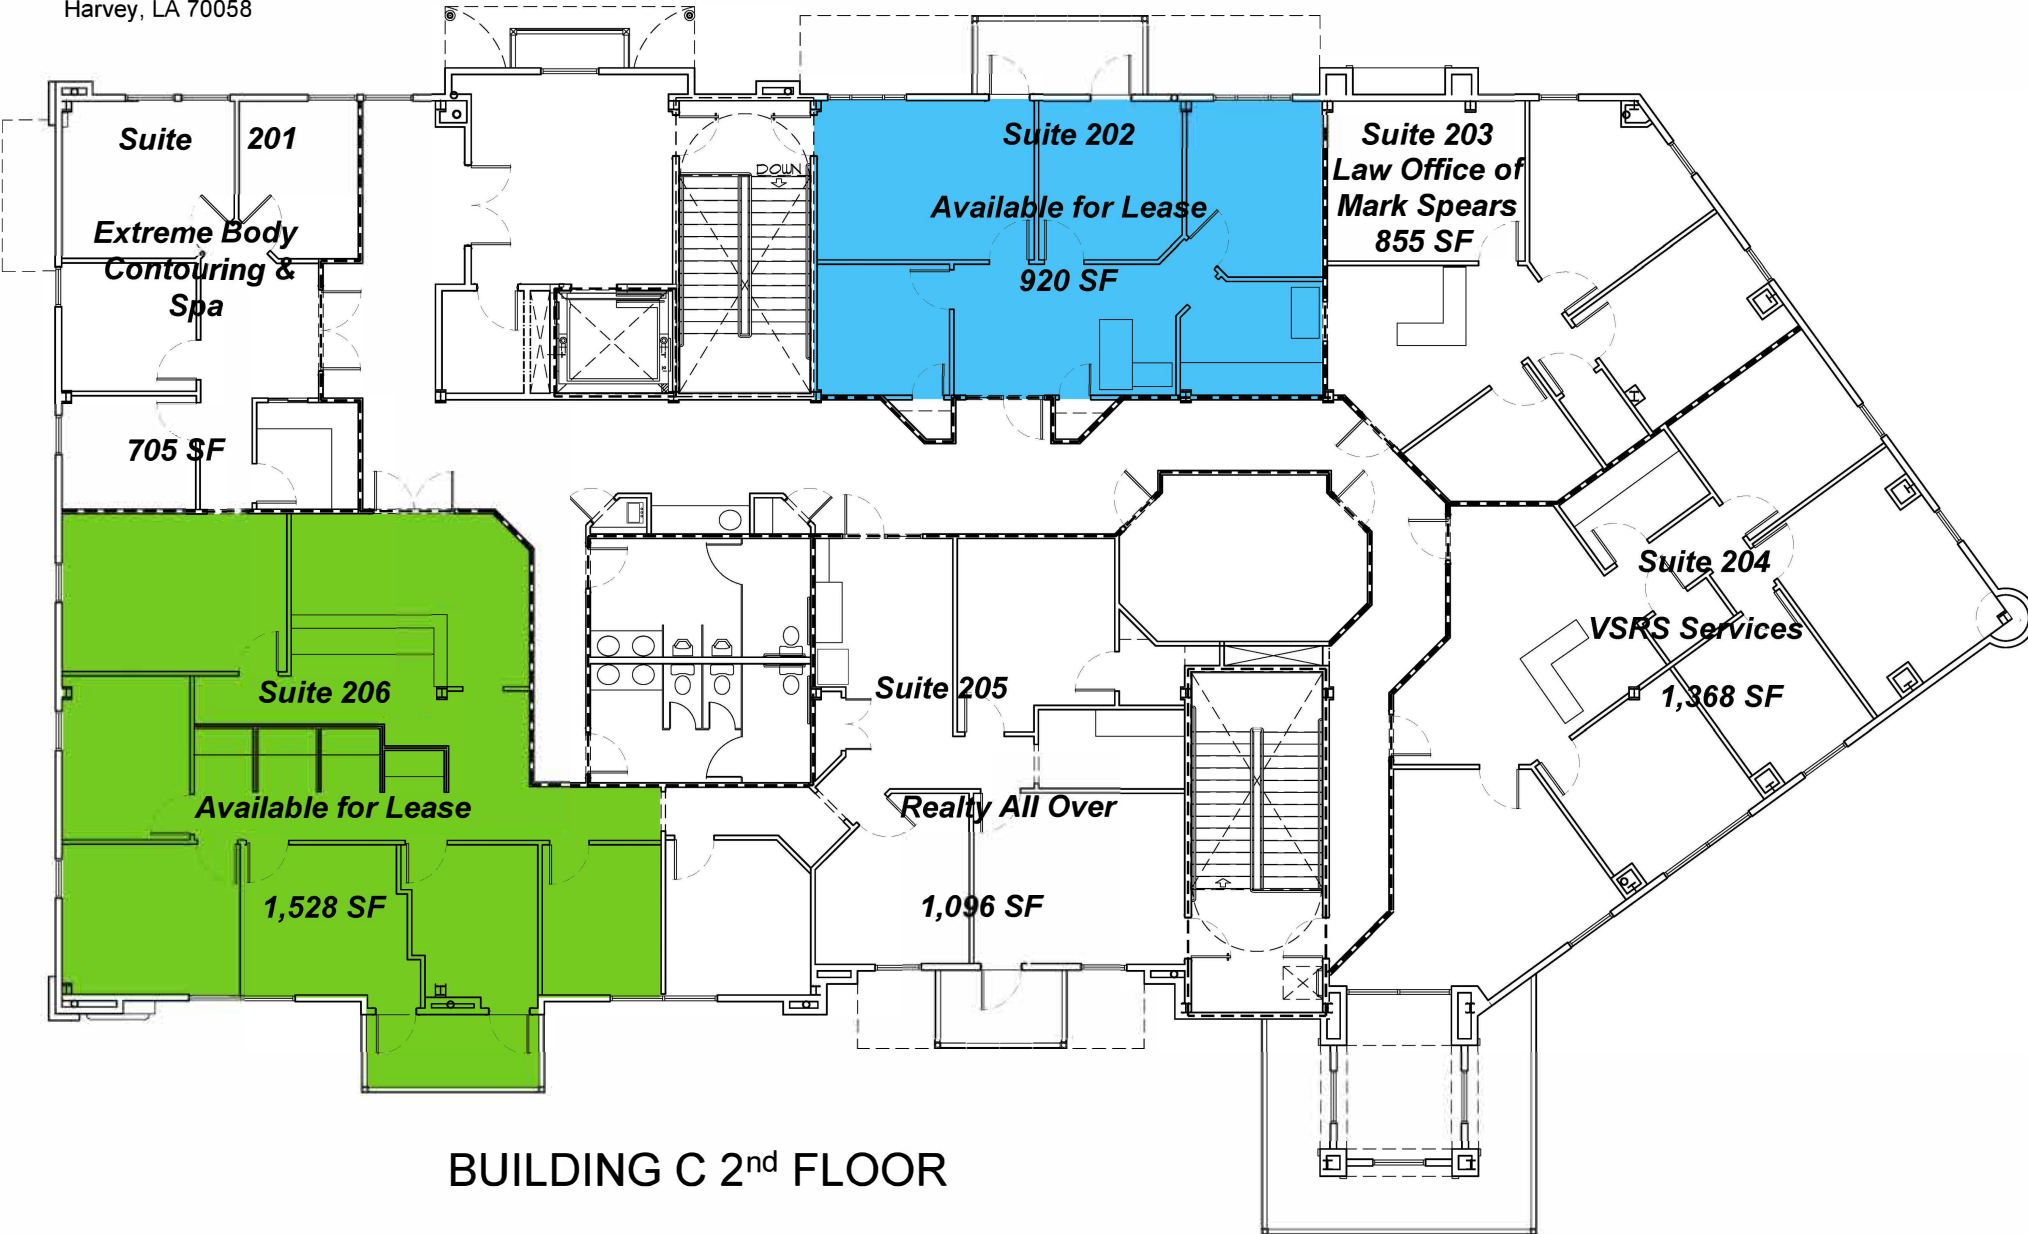

Fountain Park Centre

1901 Manhattan Blvd.
Harvey, LA 70058

BUILDING C 2nd FLOOR