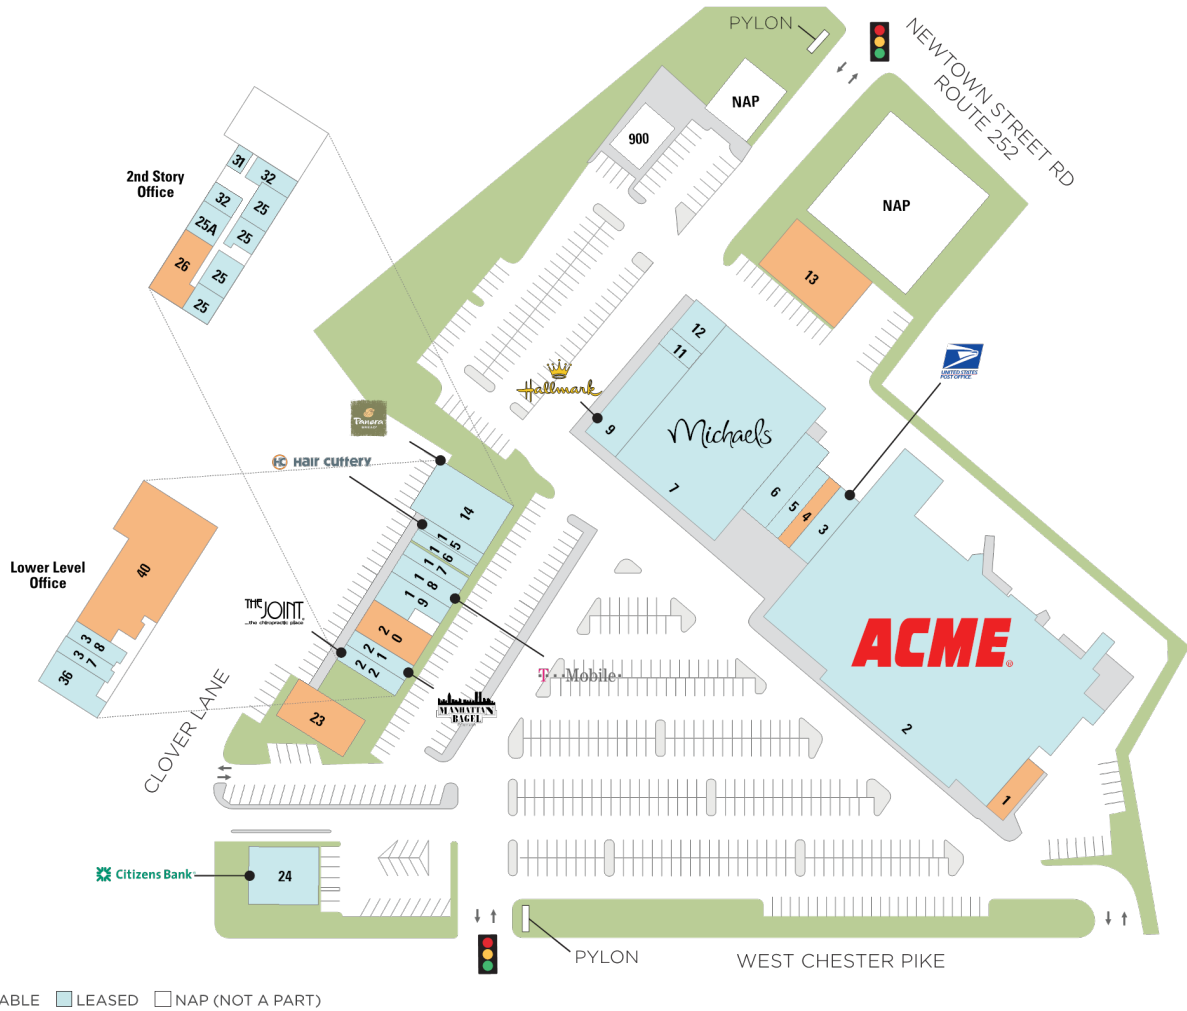

Newtown Square Shopping Center

📍 3590 West Chester Pike, Newtown Square, PA 19073

Dominant center in the market close to 200,000+ office spaces in an established, densely populated area.

Center Size: 142,571
Spaces Available: 7

Within 3 Miles

Population	41,459
Avg. Household Income	139,283
Avg. Home Value	543,408
Vehicles Per Day	39,721

Newtown Square Shopping Center

📍 3590 West Chester Pike, Newtown Square, PA 19073

Center Size: 142,571

SPACE	TENANT	SF
01	AVAILABLE	1,300
04	AVAILABLE	1,200
13	AVAILABLE	6,000
20	AVAILABLE	2,453
23	AVAILABLE	3,000
26	AVAILABLE	2,215
40	AVAILABLE	4,400
02	ACME MARKETS	56,226
03	US POST OFFICE	2,000
05	JEAN'S CUSTOM CLEANERS	1,200
06	CARMINE'S PIZZA	3,000
07	MICHAEL'S	22,633
09	HALLMARK	4,640
11	CHINA WOK	720
12	TOTAL TOBACCO	1,520
14	PANERA BREAD	5,017
15	HAIR CUTTERY	1,050
16	VISIONARY EYEWEAR	1,050
17	MAINLINE NAILS	1,050
18	T-MOBILE	1,400
19	THE ALE HOUSE	1,800
21	MANHATTAN BAGEL	1,170
22	THE JOINT	1,250
24	CITIZENS BANK	4,200
25	POLLEY ASSOCIATES	5,254
31	OSTEOPATHIC MEDICAL ASSOCIATES	640
32	LIFE FORCE ELDERLY SERVICES	1,700
36	TWIRL	2,320
37	FIT 'N' FUN	1,030
38	JDS SOFTBALL AND FITNESS INSTR	1,170
900	NEWTOWN SQUARE BEVERAGE	0