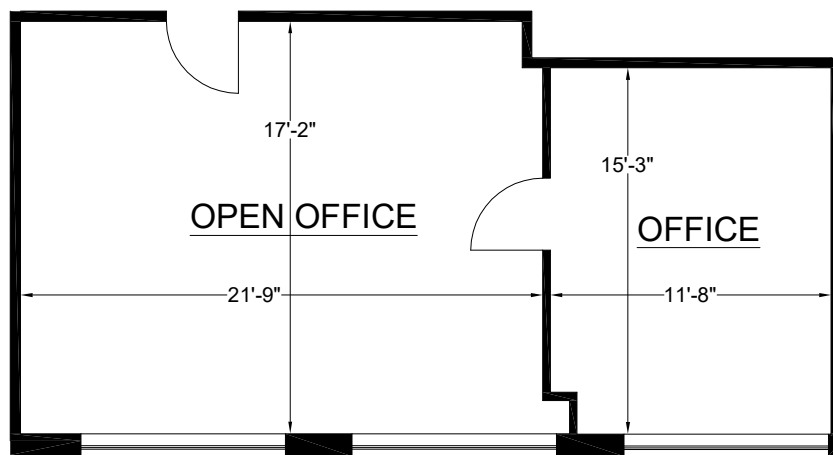

**SECOND FLOOR**

(As Measured: November 2022)  
(Last Updated: December 2022)

**SUITE 200**

*Occupant Area:* 573 s.f.  
*Capped Rentable:* 659 s.f.

**Second Floor Inset**

SCALE: 1/8" = 1'-0"

<https://lt-fp.com>