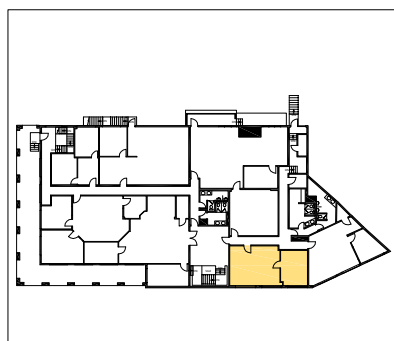

**SECOND FLOOR**

(As Measured: November 2022)  
(Last Updated: December 2022)

**SUITE 200**

*Occupant Area:* 573 s.f.  
*Capped Rentable:* 659 s.f.

**Second Floor Inset**

SCALE: 1/8" = 1'-0"

<https://lt-fp.com>