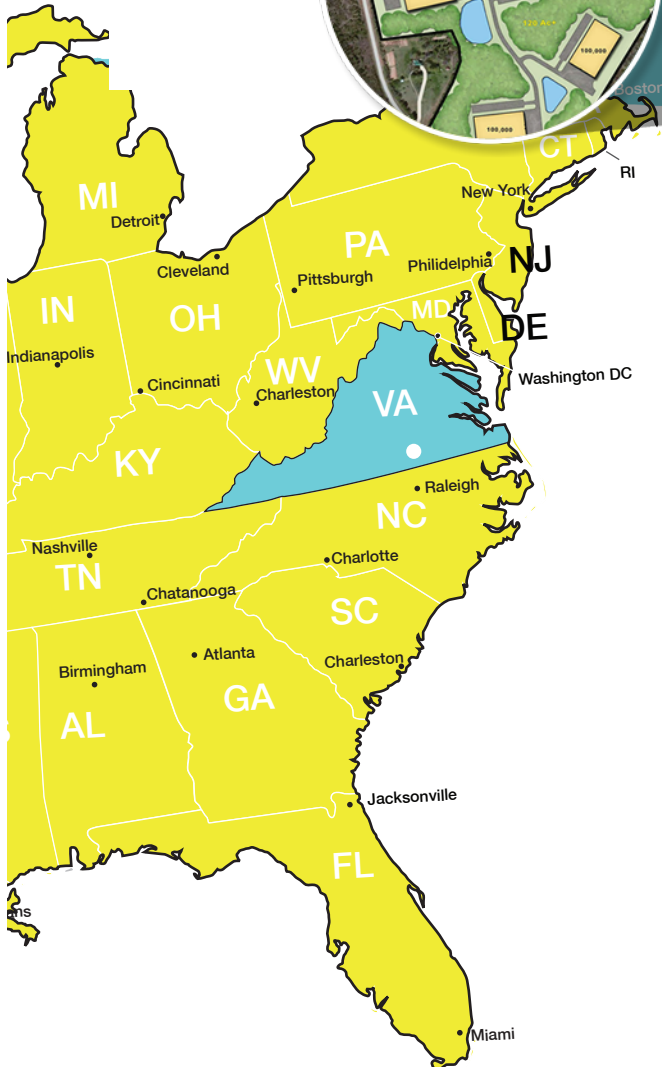

Kinderton Technology Campus

Mecklenburg County, Virginia

Mecklenburg

COUNTY, VIRGINIA *Your Path to Profit.*

"By placing your business in one of Virginia's GigaPark business, industrial and technology parks, you'll not only reap the benefits of an advanced fiber-optic network, you'll find low overhead with more efficient space. You'll find many common benefits - a high level of network redundancy, available sites and a robust power infrastructure."

- Mid-Atlantic Broadband Communities Corporation website

DID YOU KNOW?

Mecklenburg County:

- Offers more than 7 developed industrial park/sites throughout the County, including a number of GigaParks and 2 fiber nodes
- Is strategically located midway between Richmond, Va. and Raleigh, NC metropolitan areas drawing from a civilian labor force of more than 1 million
- Includes major transportation corridors of I-85 and 4-lane interstate quality Route 58, which goes to the Port of Virginia
- Has numerous sites located within 100 miles of the only East Coast Post-Panamax accommodating Virginia Ports
- Has redundant fiber-optic broadband networks crisscrossing the region, supporting world-class technology companies including Microsoft and HP
- Contains one of the most abundant hard and softwood supplies in the Southeast