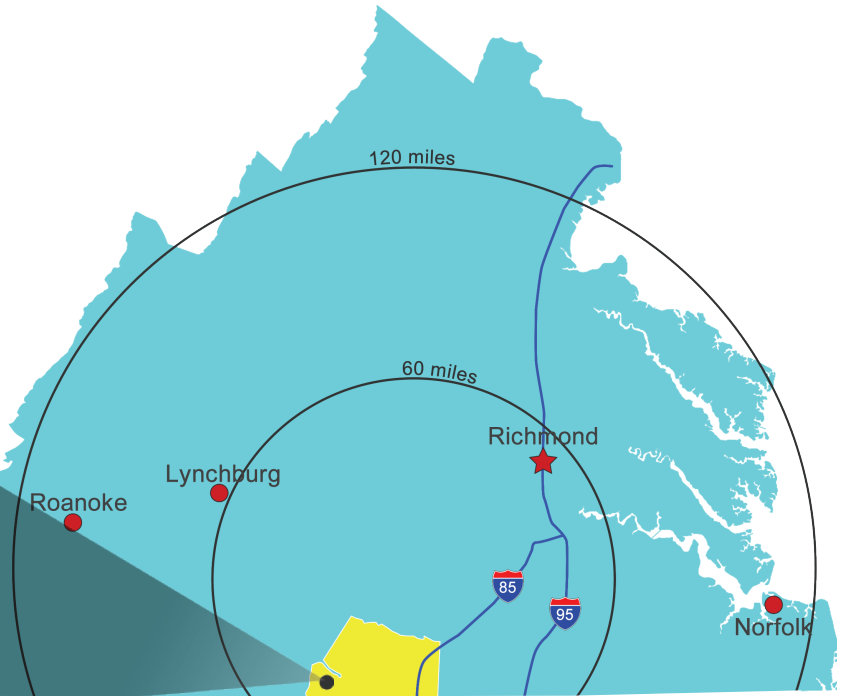

Kinderton Technology Campus

Mecklenburg County, Virginia

Mecklenburg

COUNTY, VIRGINIA *Your Path to Profit.*

"By placing your business in one of Virginia's GigaPark business, industrial and technology parks, you'll not only reap the benefits of an advanced fiber-optic network, you'll find low overhead with more efficient space. You'll find many common benefits - a high level of network redundancy, available sites and a robust power infrastructure."

- Mid-Atlantic Broadband Communities Corporation website

DID YOU KNOW?

Mecklenburg County:

- Offers more than 7 developed industrial park/sites throughout the County, including a number of GigaParks and 2 fiber nodes
- Is strategically located midway between Richmond, Va. and Raleigh, NC metropolitan areas drawing from a civilian labor force of more than 1 million
- Includes major transportation corridors of I-85 and 4-lane interstate quality Route 58, which goes to the Port of Virginia
- Has numerous sites located within 100 miles of the only East Coast Post-Panamax accommodating Virginia Ports
- Has redundant fiber-optic broadband networks crisscrossing the region, supporting world-class technology companies including Microsoft and HP
- Contains one of the most abundant hard and softwood supplies in the Southeast