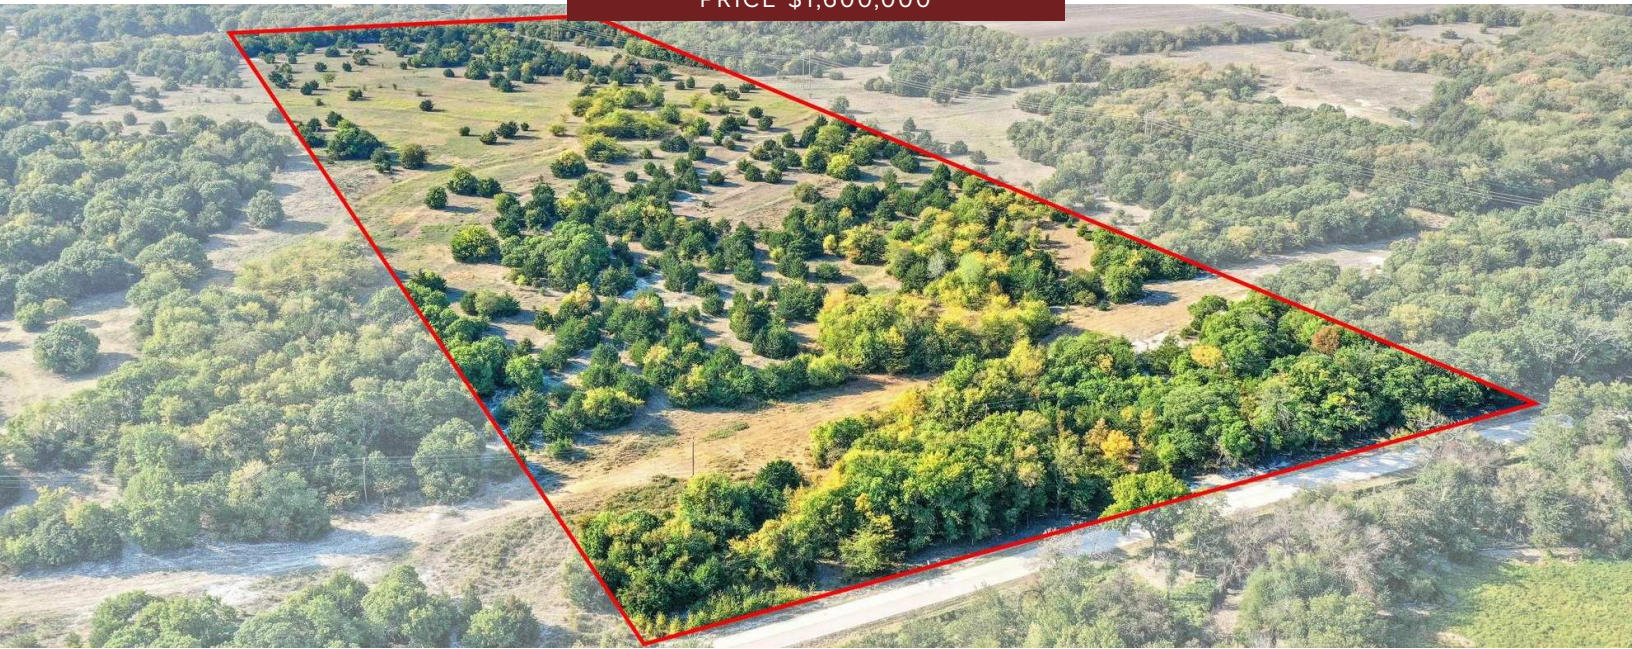

TBD County Road 429, Anna, TX 75409

Just Listed

PRICE \$1,600,000

About The Property

33 ac located in the NE Section of the Anna ETJ. There is water and electric available in the area. Beautiful rolling acreage with scattered trees. Approx 690ft of frontage on CR 429. This property is located in the Anna ISD and currently has the Ag Valuation in place.