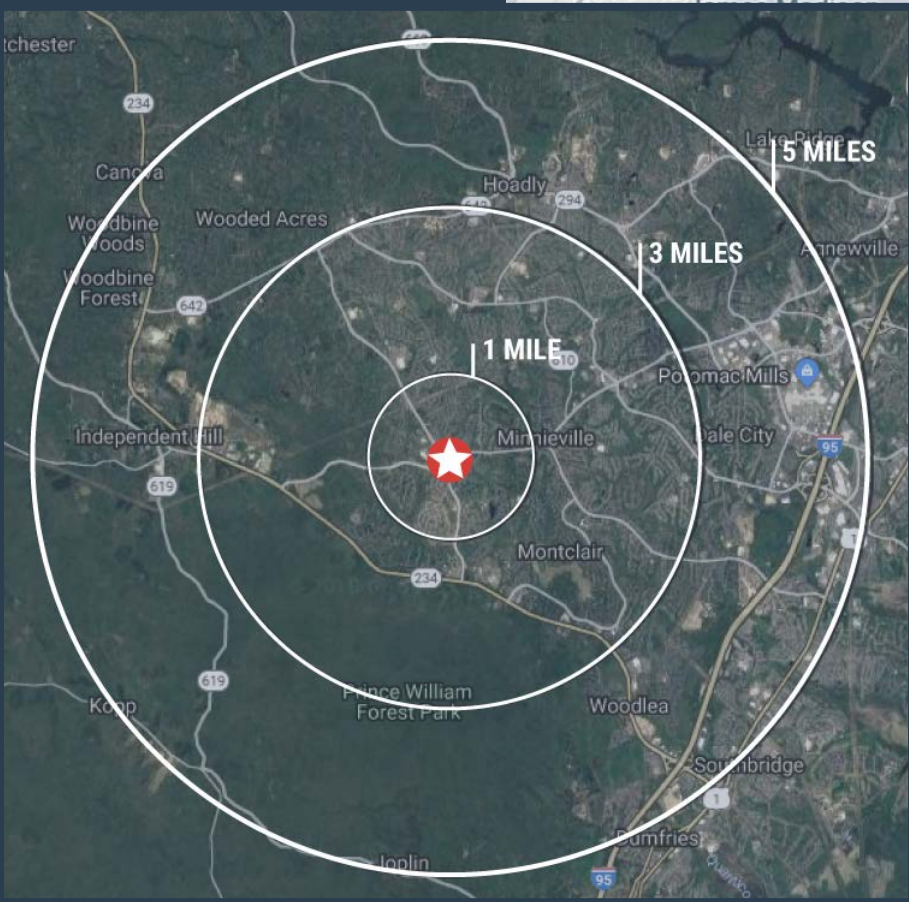

Direct | 571.765.4417

Cell | 202.664.3445

Email | acaffo@renaudconsulting.net

Larry Herbst

Direct | 571.765.4419

Cell | 716.864.2387

Email | lherbst@renaudconsulting.net

Very visible and easily accessible shopping center anchored by Kohl's and Martins; shadow anchored by Target and adjacent to Valley Mall. East Market Street has a traffic count of 29,000 VPD. James Madison University less than a mile away has approximately 21,000 students.

Tenants

| | | |
|-------------------|------------------------------|----------------|
| 1 | Virginia ABC Store | 4,300 |
| 2 | Martin's | 73,396 |
| 3 | Cici's Pizza | 3,750 |
| 4 | Kelly Services | 1,500 |
| 5 | Available | 1,850 |
| 6 | Available | 700 |
| 7 | Great Wok | 2,150 |
| 8 | Available | 900 |
| 9 | Edible Arrangements | 1,080 |
| 10 | Available | 1,170 |
| 11 | Hollywood Nails | 1,050 |
| 12 | Appalachian Physical Therapy | 3,000 |
| 13 | Razor's Edge | 2,040 |
| 14 | Kohl's | 88,248 |
| 15 | Martin's Fueling Station | 2,400 |
| 16 | Burger King | 2,950 |
| <i>Total Site</i> | | 190,484 |

Location Map

RENAUD
CONSULTING
COMMERCIAL REAL ESTATE

Radius Map

Competitive Map

RENAUD
CONSULTING
COMMERCIAL REAL ESTATE

In The Area

NEARBY RETAILERS

- Walmart
- TJ Maxx
- McDonald's
- Aldi
- Bed, Bath & Beyond
- Old Navy
- Target
- JCPenney
- Popeyes
- Wells Fargo
- IHOP
- Michael's
- Papa John's
- Firestone
- Kroger
- Home Depot
- Belk