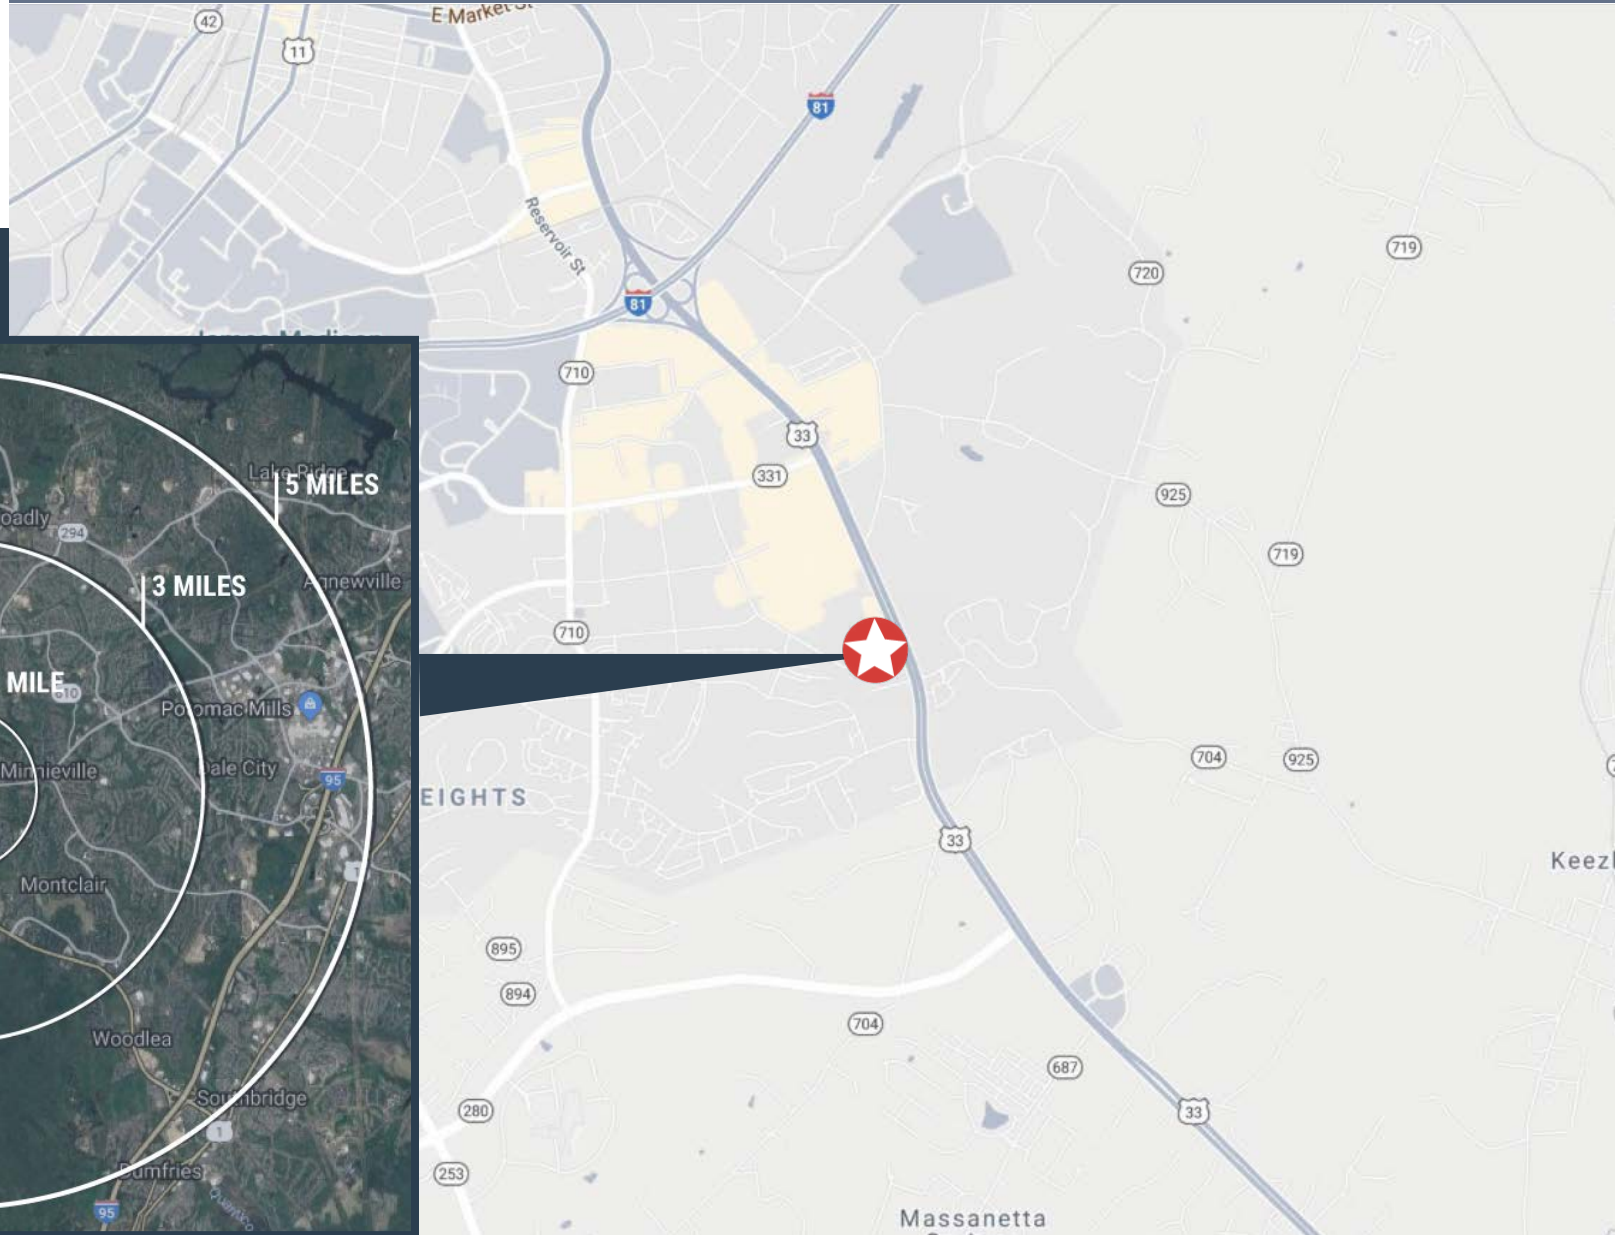

Direct | 571.765.4417

Cell | 202.664.3445

Email | acaffo@renaudconsulting.net

Larry Herbst

Direct | 571.765.4419

Cell | 716.864.2387

Email | lherbst@renaudconsulting.net

Very visible and easily accessible shopping center anchored by Kohl's and Martins; shadow anchored by Target and adjacent to Valley Mall. East Market Street has a traffic count of 29,000 VPD. James Madison University less than a mile away has approximately 21,000 students.

Tenants

| | | |
|-------------------|------------------------------|----------------|
| 1 | Virginia ABC Store | 4,300 |
| 2 | Martin's | 73,396 |
| 3 | Cici's Pizza | 3,750 |
| 4 | Kelly Services | 1,500 |
| 5 | Available | 1,850 |
| 6 | Available | 700 |
| 7 | Great Wok | 2,150 |
| 8 | Available | 900 |
| 9 | Edible Arrangements | 1,080 |
| 10 | Available | 1,170 |
| 11 | Hollywood Nails | 1,050 |
| 12 | Appalachian Physical Therapy | 3,000 |
| 13 | Razor's Edge | 2,040 |
| 14 | Kohl's | 88,248 |
| 15 | Martin's Fueling Station | 2,400 |
| 16 | Burger King | 2,950 |
| <i>Total Site</i> | | 190,484 |

Location Map

RENAUD
CONSULTING
COMMERCIAL REAL ESTATE

Radius Map

Competitive Map

RENAUD
CONSULTING
COMMERCIAL REAL ESTATE

In The Area

NEARBY RETAILERS

- Walmart
- TJ Maxx
- McDonald's
- Aldi
- Bed, Bath & Beyond
- Old Navy
- Target
- JCPenney
- Popeyes
- Wells Fargo
- IHOP
- Michael's
- Papa John's
- Firestone
- Kroger
- Home Depot
- Belk