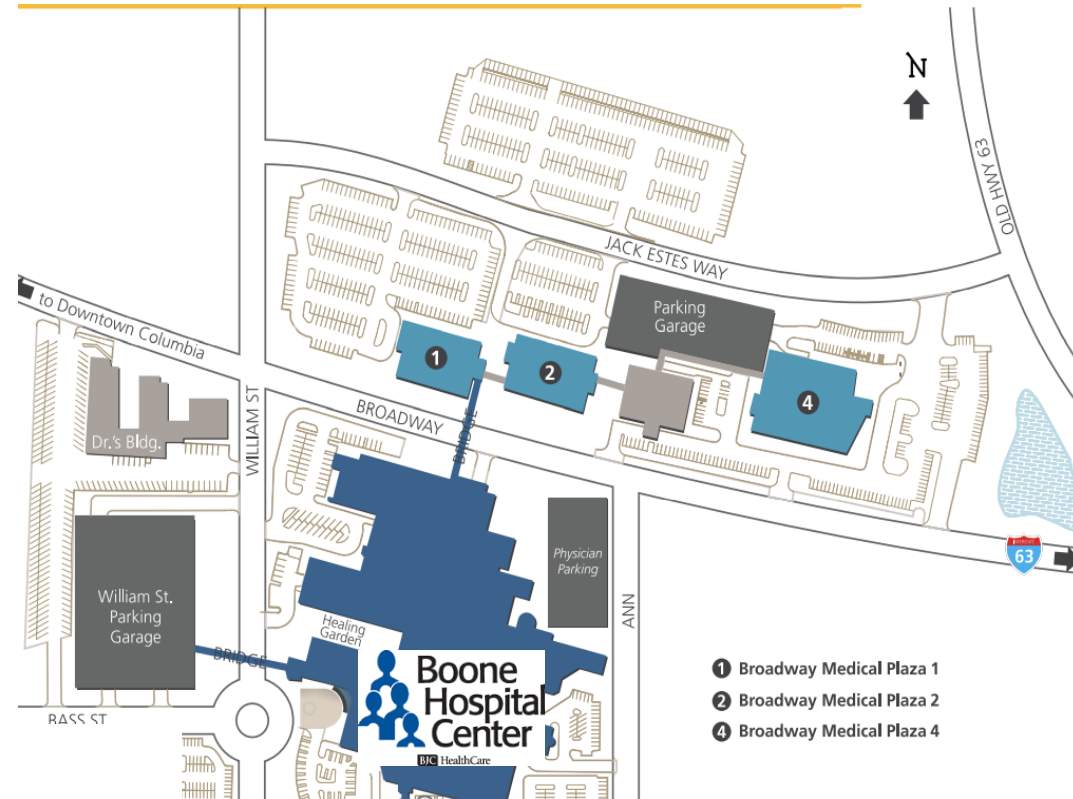

HOLLADAY
PROPERTIES
Healthcare Real Estate

welltower

Broadway Medical Plaza 4 for Lease

1705 East Broadway Columbia, MO 65201

- Three story, 67,373 RSF medical office building located directly across from Boone Hospital
- Several referring medical specialists located within the building
- New paint & lighting in the common areas
- Great location with immediate access to downtown, retail and restaurants
- Competitive Tenant Improvement Allowance to design your suite for maximum efficiency

Broadway Medical Plaza 4

Floor plans of available suites

Suite 220
3,018 RSF

Suite 200
1,581 RSF

Suites
300 & 340
7,243 – 17,901 RSF

CAMPUS MAP

- 1 Broadway Medical Plaza 1
- 2 Broadway Medical Plaza 2
- 4 Broadway Medical Plaza 4