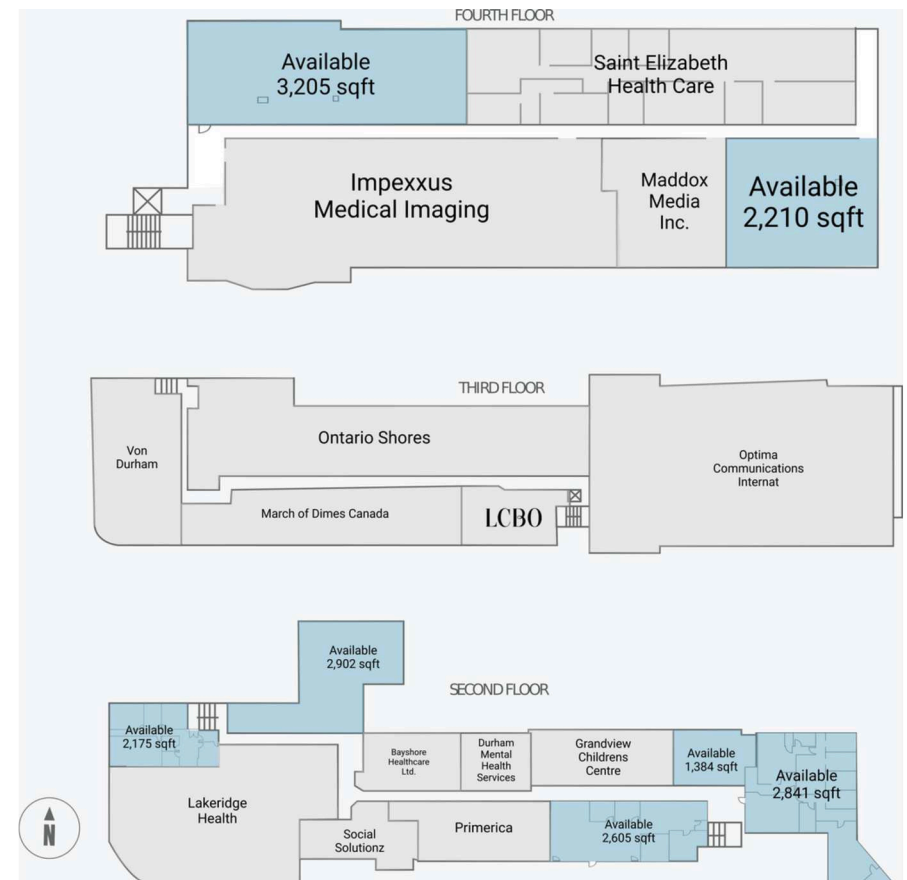

\$112,082

Households

2,430

20,365

56,268

Population

6,843

54,919

150,552

Site Plan

Second, Third & Fourth Floors - WEST Tower

Office Tower - 2nd, 3rd, 4th Floors

Current Tenants

Sobeys
Lastman's Bad Boy
Urban Planet
Dollar Power Discount Store
Passport Office
Urban Fashion
Lingerie 4 U
You & Me Fashions
Photo Plus
Whitby Medical Clinic
Talize
Bell Canada
Masman
Roche Tax Office
Butter Chicken Roti
Pardon Granted Canada
Expedia Cruises
Koodo
Coffee Time
Graziella's Fine Jewellers
Xpression The Salon
The Topaz Clothing Company
Love Shop
Cellular Link Canada
Professional Shoe Repair
FL Boutique
Shadya HairSalon
Express Alterations and Drycleaning
Mr. Pro Prints
Euro Comfort Footware
Kumon Math & Reading Centre
The Daily Planet
Spa Nails
Whitby Wraps