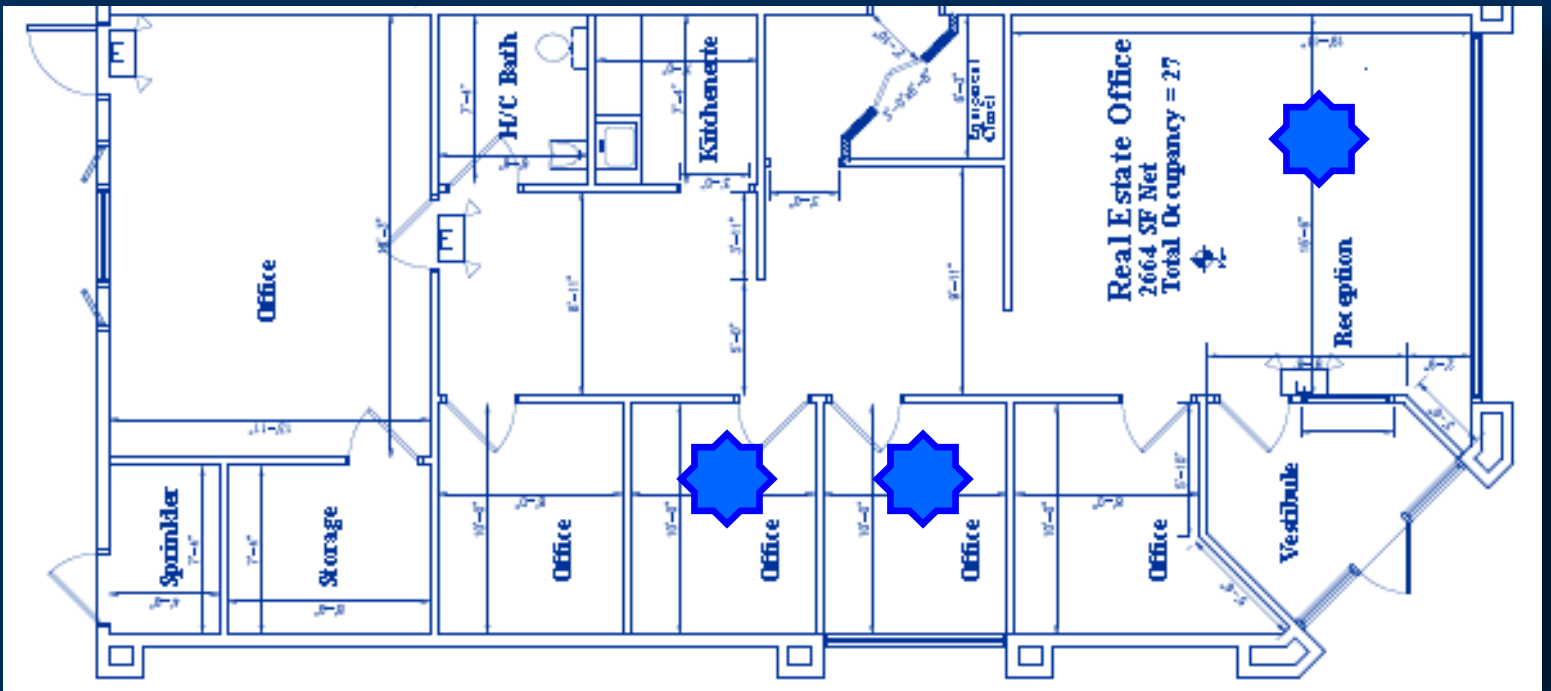

117 Executive Drive, Suite 100

Class A Professional Office Space | Sublet

River Realty Services

Lee A. Raphael, Managing Broker
Direct 914.474.8146 | Office 845.564.2800 x119 | e. LRaphael@riverrealty.com
117 Executive Drive, Suite 100, New Windsor, NY 12553

Property Brochure

COMMERCIAL
DIVISION

CELEBRATING

35
YEARS