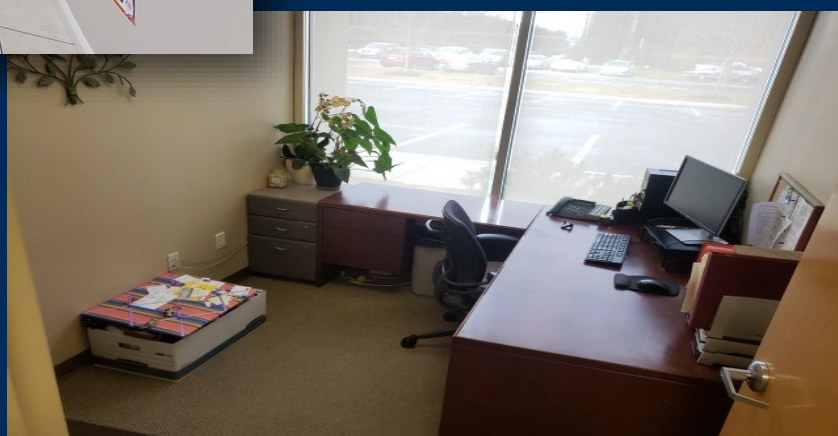

117 Executive Drive, Suite 100

Class A Professional Office Space | Sublet

River Realty Services

Lee A. Raphael, Managing Broker
Direct 914.474.8146 | Office 845.564.2800 x119 | e. LRaphael@riverrealty.com
117 Executive Drive, Suite 100, New Windsor, NY 12553

Property Brochure

COMMERCIAL
DIVISION

CELEBRATING

35
YEARS