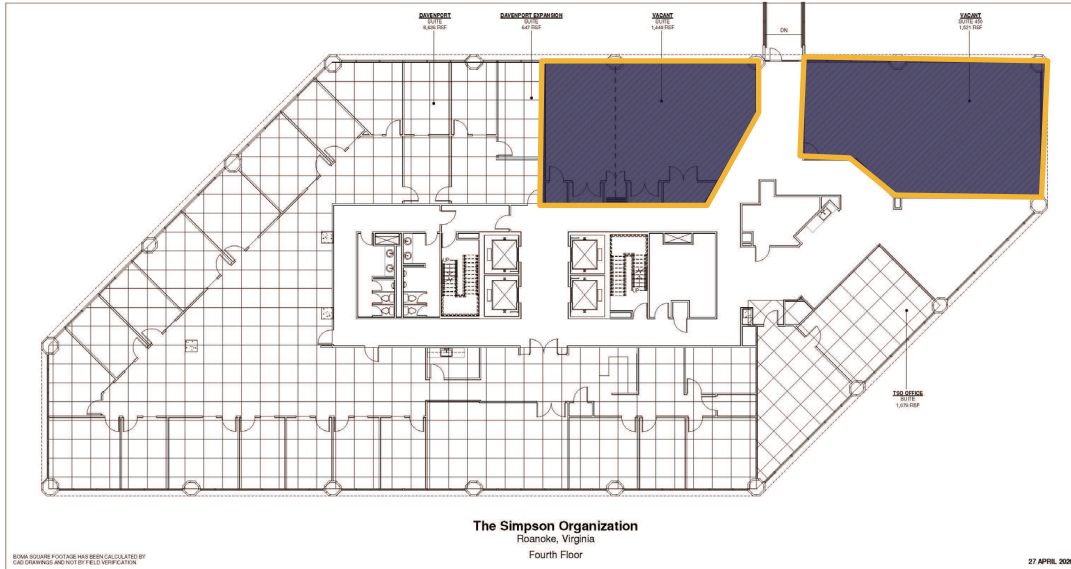

TRUIST PLAZA

510 S. Jefferson Street
Roanoke, Virginia 24011

PROPERTY OVERVIEW

TOTAL BUILDING SIZE	139,547 SF
BUILDING HEIGHT	9 Stories
AVAILABLE	1,826 SF-15,033 SF
LEASE RATE	Competitive Rates
PARKING	Attached Parking Garage

FIRST FLOOR 1,826 RSF

FLOOR PLANS

FIRST FLOOR

Entry Suite
Lease Rate

1,826 RSF
\$24.00 SF

THIRD FLOOR

Suite 310
Suite 350
Lease Rate

2,132 RSF
1,064 RSF
\$24.00 SF

THIRD FLOOR 2,132 RSF & 1,064 RSF

MODERN OFFICE SPACE

LOCATED IN THE HEART OF
DOWNTOWN ROANOKE

FOURTH FLOOR 1,449 RSF & 1,521 RSF

FLOOR PLANS

FOURTH FLOOR

Suite 400	1,449 RSF
Suite 450	1,521 RSF
Lease Rate	\$24.00 SF

SEVENTH FLOOR 15,030 RSF

SEVENTH FLOOR

Seventh Floor Suite	15,033 RSF
Lease Rate	\$24.00 SF

MODERN OFFICE SPACE

**LOCATED IN THE HEART OF
DOWNTOWN ROANOKE**

LOCATION

BUS TRANSPORT STATION

COURTHOUSE