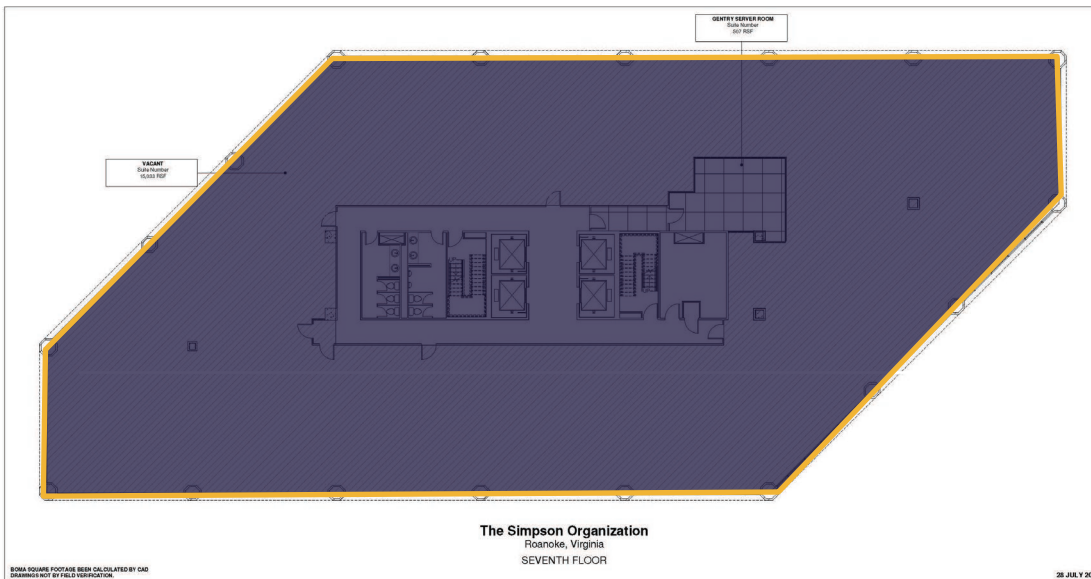

TRUIST PLAZA

510 S. Jefferson Street
Roanoke, Virginia 24011

PROPERTY OVERVIEW

TOTAL BUILDING SIZE	139,547 SF
BUILDING HEIGHT	9 Stories
AVAILABLE	1,826 SF-15,033 SF
LEASE RATE	Competitive Rates
PARKING	Attached Parking Garage

FIRST FLOOR 1,826 RSF

FLOOR PLANS

FIRST FLOOR

Entry Suite
Lease Rate

1,826 RSF
\$24.00 SF

THIRD FLOOR

Suite 310
Suite 350
Lease Rate

2,132 RSF
1,064 RSF
\$24.00 SF

THIRD FLOOR 2,132 RSF & 1,064 RSF

MODERN OFFICE SPACE

LOCATED IN THE HEART OF
DOWNTOWN ROANOKE

FOURTH FLOOR 1,449 RSF & 1,521 RSF

FLOOR PLANS

FOURTH FLOOR

Suite 400	1,449 RSF
Suite 450	1,521 RSF
Lease Rate	\$24.00 SF

SEVENTH FLOOR 15,030 RSF

SEVENTH FLOOR

Seventh Floor Suite	15,033 RSF
Lease Rate	\$24.00 SF

MODERN OFFICE SPACE

**LOCATED IN THE HEART OF
DOWNTOWN ROANOKE**

LOCATION

BUS TRANSPORT STATION

COURTHOUSE