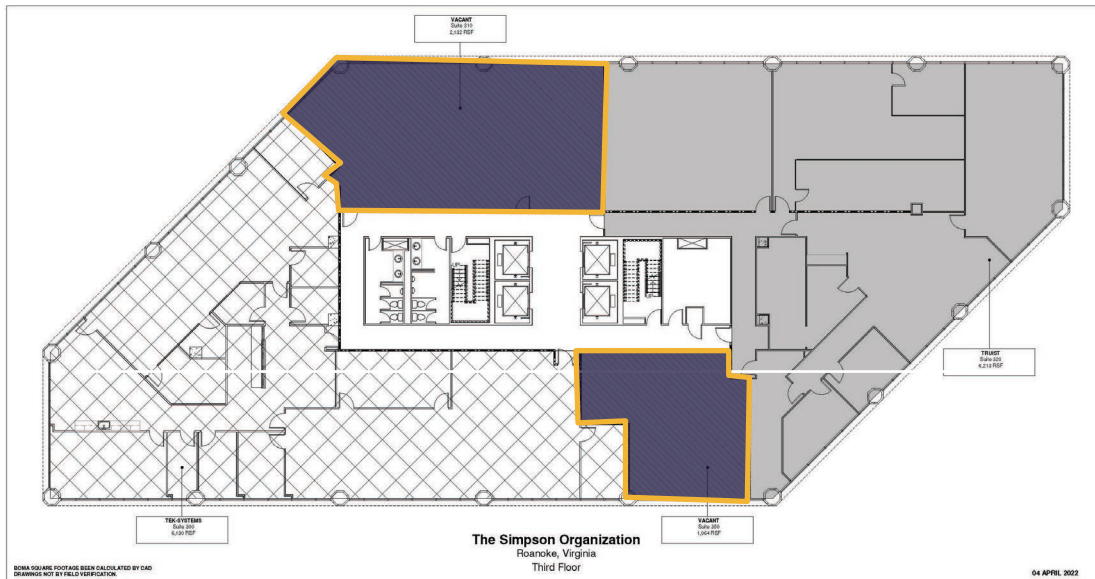

TRUIST PLAZA

510 S. Jefferson Street
Roanoke, Virginia 24011

PROPERTY OVERVIEW

TOTAL BUILDING SIZE	139,547 SF
BUILDING HEIGHT	9 Stories
AVAILABLE	1,826 SF-15,033 SF
LEASE RATE	Competitive Rates
PARKING	Attached Parking Garage

FIRST FLOOR 1,826 RSF

FLOOR PLANS

FIRST FLOOR

Entry Suite
Lease Rate

1,826 RSF
\$24.00 SF

THIRD FLOOR

Suite 310
Suite 350
Lease Rate

2,132 RSF
1,064 RSF
\$24.00 SF

THIRD FLOOR 2,132 RSF & 1,064 RSF

MODERN OFFICE SPACE

LOCATED IN THE HEART OF
DOWNTOWN ROANOKE

FOURTH FLOOR 1,449 RSF & 1,521 RSF

FLOOR PLANS

FOURTH FLOOR

Suite 400	1,449 RSF
Suite 450	1,521 RSF
Lease Rate	\$24.00 SF

SEVENTH FLOOR 15,030 RSF

SEVENTH FLOOR

Seventh Floor Suite	15,033 RSF
Lease Rate	\$24.00 SF

MODERN OFFICE SPACE

**LOCATED IN THE HEART OF
DOWNTOWN ROANOKE**

LOCATION

BUS TRANSPORT STATION

COURTHOUSE