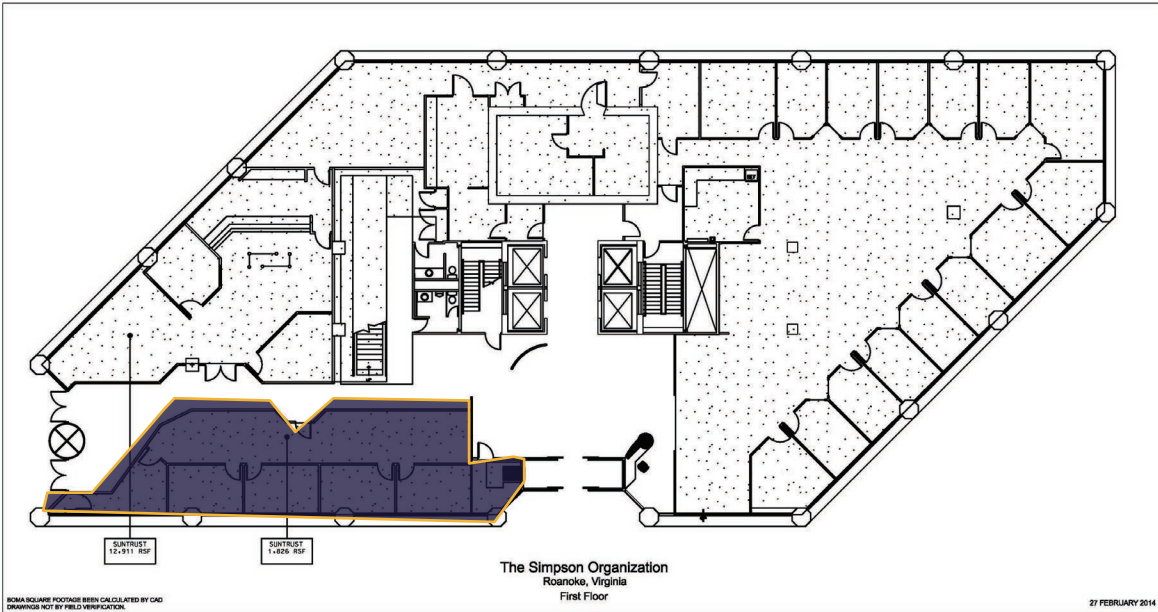

TRUIST PLAZA

510 S. Jefferson Street
Roanoke, Virginia 24011

PROPERTY OVERVIEW

TOTAL BUILDING SIZE	139,547 SF
BUILDING HEIGHT	9 Stories
AVAILABLE	1,826 SF-15,033 SF
LEASE RATE	Competitive Rates
PARKING	Attached Parking Garage

FIRST FLOOR 1,826 RSF

FLOOR PLANS

FIRST FLOOR

Entry Suite
Lease Rate

1,826 RSF
\$24.00 SF

THIRD FLOOR

Suite 310
Suite 350
Lease Rate

2,132 RSF
1,064 RSF
\$24.00 SF

THIRD FLOOR 2,132 RSF & 1,064 RSF

MODERN OFFICE SPACE

LOCATED IN THE HEART OF
DOWNTOWN ROANOKE

FOURTH FLOOR 1,449 RSF & 1,521 RSF

FLOOR PLANS

FOURTH FLOOR

Suite 400	1,449 RSF
Suite 450	1,521 RSF
Lease Rate	\$24.00 SF